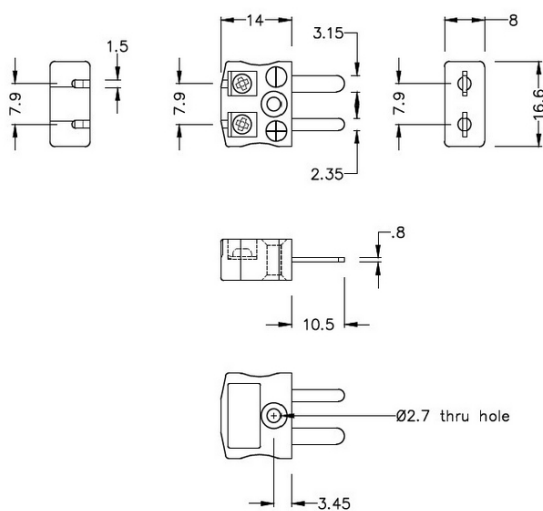

Miniature Quick Wire Thermocouple Connector Plug AM-R/S-MQ Type R/S ANSI

Miniature in-line Plug - Quick Wire
(dimensions in mm)

Labfacility are the UK's leading manufacturer of Temperature Sensors, Thermocouple Connectors and associated Temperature Instrumentation and stockings of Thermocouple Cables. The Company has been trading since 1971 and is ISO9001 accredited.

Miniature Thermocouple Connecteur Quick Wire Plug AM-R/S-MQ Type R/S ANSI

Connecteur miniature avec broches a bouchon plat. Connexion jab-in facile pour la résiliation rapide. Il suffit de pousser le fil et serrer la vis.

Spécifications**Specifications**

Product Code	XE-1321-001
General Description	Easy jab-in connection for rapid termination.
Thermocouple Type	R/S ANSI
Connector Type	Quick Wire Plug
Connector Size	Miniature
Colour	Green
Max. Temperature	220°C
Pins	Flat Pins
+Positive Contact	Copper
-Negative Contact	Copper Alloy
Standards Met	BS EN 50212:1997. RoHS