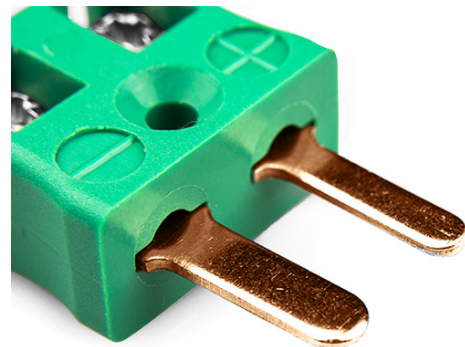

Miniature Quick Wire Thermocouple Connector Plug AM-R/S-MQ Type R/S ANSI

Miniature in-line Plug - Quick Wire
(dimensions in mm)

Labfacility are the UK's leading manufacturer of Temperature Sensors, Thermocouple Connectors and associated Temperature Instrumentation and stockings of Thermocouple Cables. The Company has been trading since 1971 and is ISO9001 accredited.

Miniature Thermocouple Connecteur Quick Wire Plug AM-R/S-MQ Type R/S ANSI

Connecteur miniature avec broches a bouchon plat. Connexion jab-in facile pour la résiliation rapide. Il suffit de pousser le fil et serrer la vis.

Spécifications**Specifications**

Product Code	XE-1321-001
General Description	Easy jab-in connection for rapid termination.
Thermocouple Type	R/S ANSI
Connector Type	Quick Wire Plug
Connector Size	Miniature
Colour	Green
Max. Temperature	220°C
Pins	Flat Pins
+Positive Contact	Copper
-Negative Contact	Copper Alloy
Standards Met	BS EN 50212:1997. RoHS