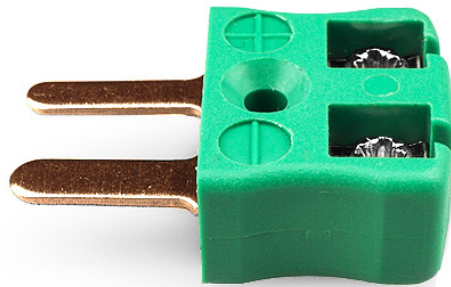

Miniature Quick Wire Thermocouple Connector Plug AM-R/S-MQ Type R/S ANSI

Miniature in-line Plug - Quick Wire
(dimensions in mm)

Labfacility are the UK's leading manufacturer of Temperature Sensors, Thermocouple Connectors and associated Temperature Instrumentation and stockings of Thermocouple Cables. The Company has been trading since 1971 and is ISO9001 accredited.

Miniature Thermocouple Connecteur Quick Wire Plug AM-R/S-MQ Type R/S ANSI

Connecteur miniature avec broches a bouchon plat. Connexion jab-in facile pour la résiliation rapide. Il suffit de pousser le fil et serrer la vis.

Spécifications**Specifications**

Product Code	XE-1321-001
General Description	Easy jab-in connection for rapid termination.
Thermocouple Type	R/S ANSI
Connector Type	Quick Wire Plug
Connector Size	Miniature
Colour	Green
Max. Temperature	220°C
Pins	Flat Pins
+Positive Contact	Copper
-Negative Contact	Copper Alloy
Standards Met	BS EN 50212:1997. RoHS