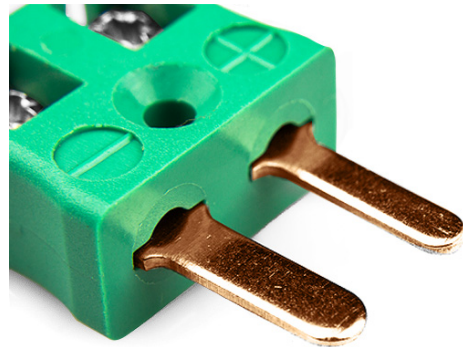

Miniature Quick Wire Thermocouple Connector Plug AM-R/S-MQ Type R/S ANSI

Miniature in-line Plug - Quick Wire
(dimensions in mm)

Labfacility are the UK's leading manufacturer of Temperature Sensors, Thermocouple Connectors and associated Temperature Instrumentation and stockings of Thermocouple Cables. The Company has been trading since 1971 and is ISO9001 accredited.

Miniature Thermocouple Connecteur Quick Wire Plug AM-R/S-MQ Type R/S ANSI

Connecteur miniature avec broches a bouchon plat. Connexion jab-in facile pour la résiliation rapide. Il suffit de pousser le fil et serrer la vis.

Spécifications**Specifications**

Product Code	XE-1321-001
General Description	Easy jab-in connection for rapid termination.
Thermocouple Type	R/S ANSI
Connector Type	Quick Wire Plug
Connector Size	Miniature
Colour	Green
Max. Temperature	220°C
Pins	Flat Pins
+Positive Contact	Copper
-Negative Contact	Copper Alloy
Standards Met	BS EN 50212:1997. RoHS