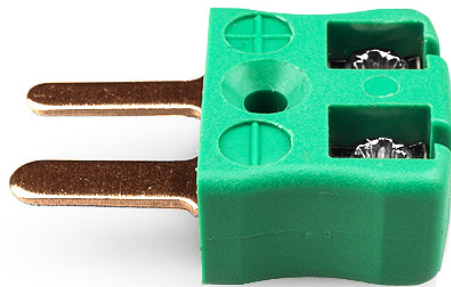

Miniature Quick Wire Thermocouple Connector Plug AM-R/S-MQ Type R/S ANSI

Miniature in-line Plug - Quick Wire
(dimensions in mm)

Labfacility are the UK's leading manufacturer of Temperature Sensors, Thermocouple Connectors and associated Temperature Instrumentation and stockings of Thermocouple Cables. The Company has been trading since 1971 and is ISO9001 accredited.

Miniature Thermocouple Connecteur Quick Wire Plug AM-R/S-MQ Type R/S ANSI

Connecteur miniature avec broches a bouchon plat. Connexion jab-in facile pour la résiliation rapide. Il suffit de pousser le fil et serrer la vis.

Spécifications**Specifications**

Product Code	XE-1321-001
General Description	Easy jab-in connection for rapid termination.
Thermocouple Type	R/S ANSI
Connector Type	Quick Wire Plug
Connector Size	Miniature
Colour	Green
Max. Temperature	220°C
Pins	Flat Pins
+Positive Contact	Copper
-Negative Contact	Copper Alloy
Standards Met	BS EN 50212:1997. RoHS