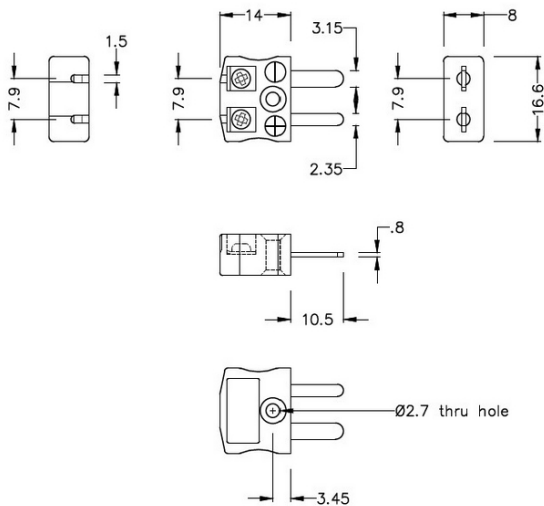

Miniature Quick Wire Thermocouple Connector Plug AM-T-MQ Type T ANSI

Miniature in-line Plug - Quick Wire
(dimensions in mm)

Labfacility are the UK's leading manufacturer of Temperature Sensors, Thermocouple Connectors and associated Temperature Instrumentation and stockings of Thermocouple Cables. The Company has been trading since 1971 and is ISO9001 accredited.

Miniature Thermocouple Connecteur Quick Wire Plug AM-T-MQ Type T ANSI

Connecteur miniature avec broches a bouchon plat. Connexion jab-in facile pour la résiliation rapide. Il suffit de pousser le fil et serrer la vis.

Spécifications**Specifications**

Product Code	XE-1231-001
General Description	Easy jab-in connection for rapid termination.
Thermocouple Type	T ANSI
Connector Type	Quick Wire Plug
Connector Size	Miniature
Colour	Blue
Max. Temperature	220°C
Pins	Flat Pins
+Positive Contact	Copper
-Negative Contact	Copper Nickel
Standards Met	BS EN 50212:1997. RoHS