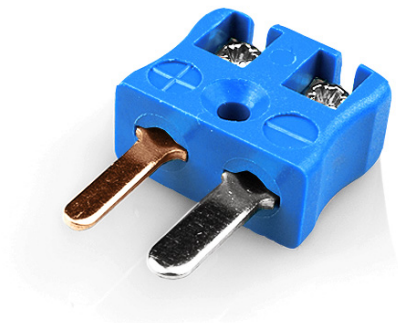

Miniature Quick Wire Thermocouple Connector Plug AM-T-MQ Type T ANSI

Miniature in-line Plug - Quick Wire
(dimensions in mm)

Labfacility are the UK's leading manufacturer of Temperature Sensors, Thermocouple Connectors and associated Temperature Instrumentation and stockings of Thermocouple Cables. The Company has been trading since 1971 and is ISO9001 accredited.

Miniature Thermocouple Connecteur Quick Wire Plug AM-T-MQ Type T ANSI

Connecteur miniature avec broches a bouchon plat. Connexion jab-in facile pour la résiliation rapide. Il suffit de pousser le fil et serrer la vis.

Spécifications**Specifications**

| | |
|----------------------------|---|
| Product Code | XE-1231-001 |
| General Description | Easy jab-in connection for rapid termination. |
| Thermocouple Type | T ANSI |
| Connector Type | Quick Wire Plug |
| Connector Size | Miniature |
| Colour | Blue |
| Max. Temperature | 220°C |
| Pins | Flat Pins |
| +Positive Contact | Copper |
| -Negative Contact | Copper Nickel |
| Standards Met | BS EN 50212:1997. RoHS |