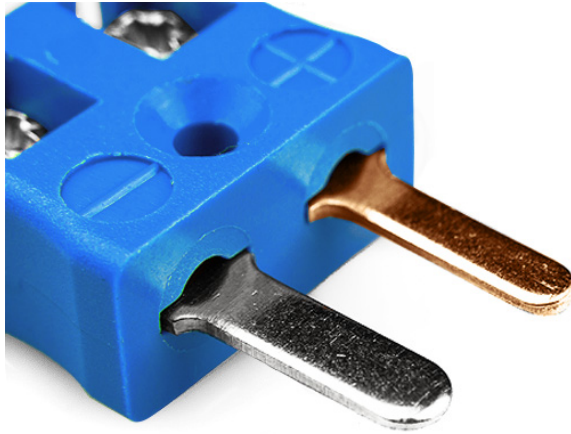

Miniature Quick Wire Thermocouple Connector Plug AM-T-MQ Type T ANSI

Miniature in-line Plug - Quick Wire
(dimensions in mm)

Labfacility are the UK's leading manufacturer of Temperature Sensors, Thermocouple Connectors and associated Temperature Instrumentation and stockings of Thermocouple Cables. The Company has been trading since 1971 and is ISO9001 accredited.

Miniature Thermocouple Connecteur Quick Wire Plug AM-T-MQ Type T ANSI

Connecteur miniature avec broches a bouchon plat. Connexion jab-in facile pour la résiliation rapide. Il suffit de pousser le fil et serrer la vis.

Spécifications**Specifications**

Product Code	XE-1231-001
General Description	Easy jab-in connection for rapid termination.
Thermocouple Type	T ANSI
Connector Type	Quick Wire Plug
Connector Size	Miniature
Colour	Blue
Max. Temperature	220°C
Pins	Flat Pins
+Positive Contact	Copper
-Negative Contact	Copper Nickel
Standards Met	BS EN 50212:1997. RoHS