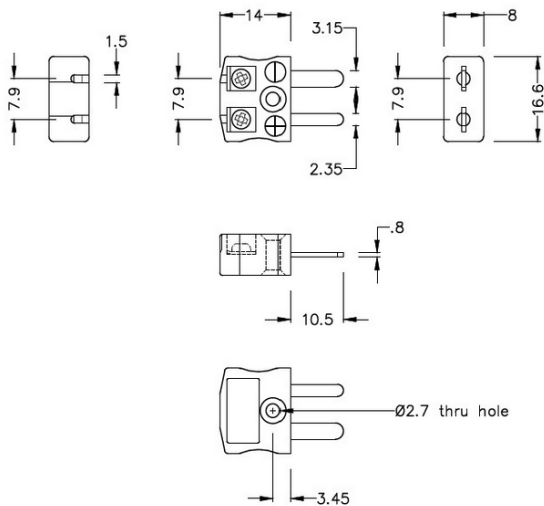

Miniature Quick Wire Thermocouple Connector Plug AM-T-MQ Type T ANSI

Miniature in-line Plug - Quick Wire
(dimensions in mm)

Labfacility are the UK's leading manufacturer of Temperature Sensors, Thermocouple Connectors and associated Temperature Instrumentation and stockings of Thermocouple Cables. The Company has been trading since 1971 and is ISO9001 accredited.

Miniature Thermocouple Connecteur Quick Wire Plug AM-T-MQ Type T ANSI

Connecteur miniature avec broches a bouchon plat. Connexion jab-in facile pour la résiliation rapide. Il suffit de pousser le fil et serrer la vis.

Spécifications**Specifications**

| | |
|----------------------------|---|
| Product Code | XE-1231-001 |
| General Description | Easy jab-in connection for rapid termination. |
| Thermocouple Type | T ANSI |
| Connector Type | Quick Wire Plug |
| Connector Size | Miniature |
| Colour | Blue |
| Max. Temperature | 220°C |
| Pins | Flat Pins |
| +Positive Contact | Copper |
| -Negative Contact | Copper Nickel |
| Standards Met | BS EN 50212:1997. RoHS |