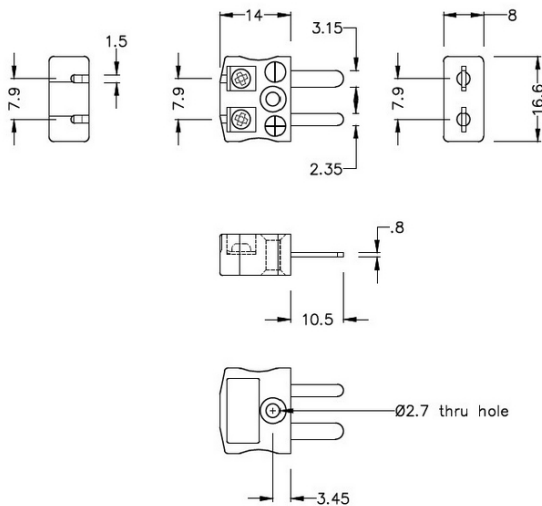

Miniature Quick Wire Thermocouple Connector Plug AM-T-MQ Type T ANSI

Miniature in-line Plug - Quick Wire
(dimensions in mm)

Labfacility are the UK's leading manufacturer of Temperature Sensors, Thermocouple Connectors and associated Temperature Instrumentation and stockings of Thermocouple Cables. The Company has been trading since 1971 and is ISO9001 accredited.

Miniature Thermocouple Connecteur Quick Wire Plug AM-T-MQ Type T ANSI

Connecteur miniature avec broches a bouchon plat. Connexion jab-in facile pour la résiliation rapide. Il suffit de pousser le fil et serrer la vis.

Spécifications**Specifications**

Product Code	XE-1231-001
General Description	Easy jab-in connection for rapid termination.
Thermocouple Type	T ANSI
Connector Type	Quick Wire Plug
Connector Size	Miniature
Colour	Blue
Max. Temperature	220°C
Pins	Flat Pins
+Positive Contact	Copper
-Negative Contact	Copper Nickel
Standards Met	BS EN 50212:1997. RoHS