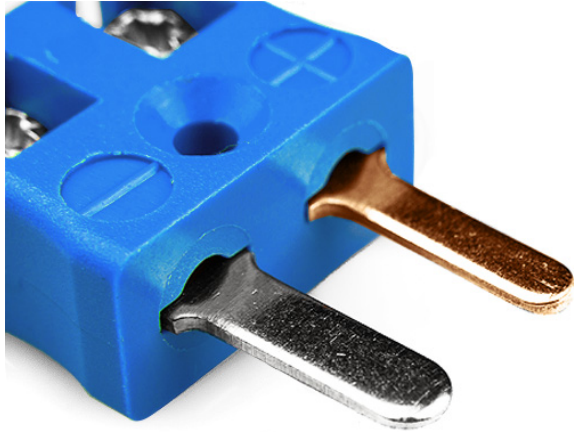

Miniature Quick Wire Thermocouple Connector Plug AM-T-MQ Type T ANSI

Miniature in-line Plug - Quick Wire
(dimensions in mm)

Labfacility are the UK's leading manufacturer of Temperature Sensors, Thermocouple Connectors and associated Temperature Instrumentation and stockings of Thermocouple Cables. The Company has been trading since 1971 and is ISO9001 accredited.

Miniature Thermocouple Connecteur Quick Wire Plug AM-T-MQ Type T ANSI

Connecteur miniature avec broches a bouchon plat. Connexion jab-in facile pour la résiliation rapide. Il suffit de pousser le fil et serrer la vis.

Spécifications**Specifications**

Product Code	XE-1231-001
General Description	Easy jab-in connection for rapid termination.
Thermocouple Type	T ANSI
Connector Type	Quick Wire Plug
Connector Size	Miniature
Colour	Blue
Max. Temperature	220°C
Pins	Flat Pins
+Positive Contact	Copper
-Negative Contact	Copper Nickel
Standards Met	BS EN 50212:1997. RoHS