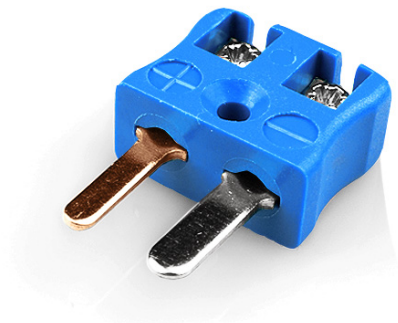

Miniature Quick Wire Thermocouple Connector Plug AM-T-MQ Type T ANSI

Miniature in-line Plug - Quick Wire
(dimensions in mm)

Labfacility are the UK's leading manufacturer of Temperature Sensors, Thermocouple Connectors and associated Temperature Instrumentation and stockings of Thermocouple Cables. The Company has been trading since 1971 and is ISO9001 accredited.

Miniature Thermocouple Connecteur Quick Wire Plug AM-T-MQ Type T ANSI

Connecteur miniature avec broches a bouchon plat. Connexion jab-in facile pour la résiliation rapide. Il suffit de pousser le fil et serrer la vis.

Spécifications**Specifications**

Product Code	XE-1231-001
General Description	Easy jab-in connection for rapid termination.
Thermocouple Type	T ANSI
Connector Type	Quick Wire Plug
Connector Size	Miniature
Colour	Blue
Max. Temperature	220°C
Pins	Flat Pins
+Positive Contact	Copper
-Negative Contact	Copper Nickel
Standards Met	BS EN 50212:1997. RoHS