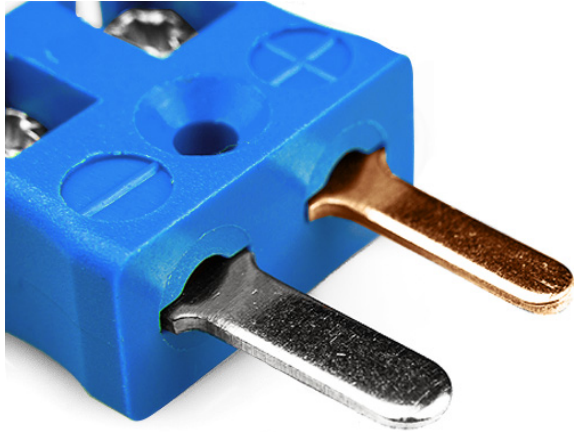

Miniature Quick Wire Thermocouple Connector Plug AM-T-MQ Type T ANSI

Miniature in-line Plug - Quick Wire
(dimensions in mm)

Labfacility are the UK's leading manufacturer of Temperature Sensors, Thermocouple Connectors and associated Temperature Instrumentation and stockings of Thermocouple Cables. The Company has been trading since 1971 and is ISO9001 accredited.

Miniature Thermocouple Connecteur Quick Wire Plug AM-T-MQ Type T ANSI

Connecteur miniature avec broches a bouchon plat. Connexion jab-in facile pour la résiliation rapide. Il suffit de pousser le fil et serrer la vis.

Spécifications**Specifications**

| | |
|----------------------------|---|
| Product Code | XE-1231-001 |
| General Description | Easy jab-in connection for rapid termination. |
| Thermocouple Type | T ANSI |
| Connector Type | Quick Wire Plug |
| Connector Size | Miniature |
| Colour | Blue |
| Max. Temperature | 220°C |
| Pins | Flat Pins |
| +Positive Contact | Copper |
| -Negative Contact | Copper Nickel |
| Standards Met | BS EN 50212:1997. RoHS |