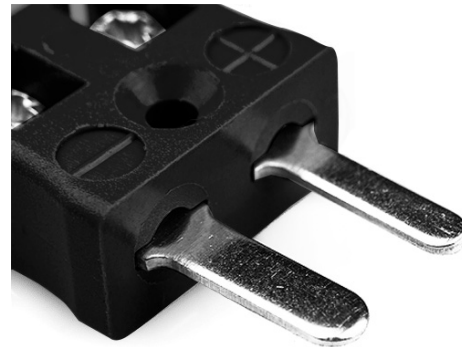

Miniature Quick Wire Thermocouple Connector Plug AM-J-MQ Type J ANSI

Miniature in-line Plug - Quick Wire
(dimensions in mm)

Labfacility are the UK's leading manufacturer of Temperature Sensors, Thermocouple Connectors and associated Temperature Instrumentation and stockings of Thermocouple Cables. The Company has been trading since 1971 and is ISO9001 accredited.

Miniature Thermocouple Connector Quick Wire Plug AM-J-MQ Type J ANSI

Connecteur miniature avec broches a bouchon plat. Connexion jab-in facile pour la résiliation rapide. Il suffit de pousser le fil et serrer la vis.

Spécifications**Specifications**

Product Code	XE-9071-001
General Description	Easy jab-in connection for rapid termination.
Thermocouple Type	J ANSI
Connector Type	Quick Wire Plug
Connector Size	Miniature
Colour	Black
Max. Temperature	220°C
Pins	Flat Pins
+Positive Contact	Iron
-Negative Contact	Copper Nickel
Standards Met	BS EN 50212:1997. RoHS