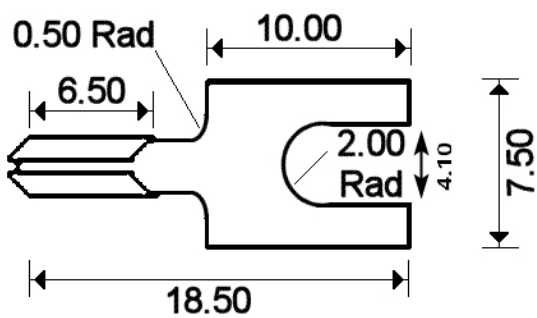

Thermocouple Terminales de bÃfÃache Type CU

Thermocouple Spade Terminal

Labfacility are the UK's leading manufacturer of Temperature Sensors, Thermocouple Connectors and associated Temperature Instrumentation and stockings of Thermocouple Cables. The Company has been trading since 1971 and is ISO9001 accredited.

Bornes a beche sertie

Prix par paquet de 20 paires

Convient aux types d'étalonnage IEC, ANSI et JIS.

Fabriqué a partir d'un matériau thermocouple compatible

Type de thermocouple estampillé sur le terminal

Convient Labfacility et autres terminaux de barriere

Pour les tailles de fil 0,5 a 1,0 mm + contact positif

Specifications

Product Code	XE-1986-020
General Description	pack of 20 pairs
+Positive Contact	Copper
-Negative Contact	Copper