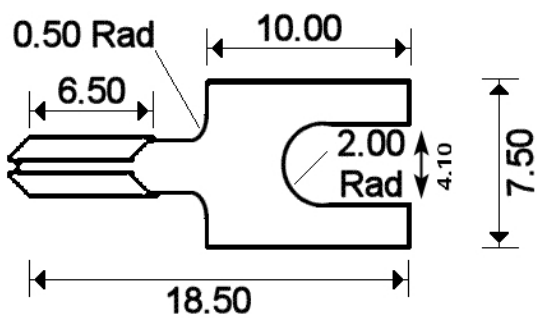

Thermocouple Terminales de bÃfÃche Type CU

Thermocouple Spade Terminal

Labfacility are the UK's leading manufacturer of Temperature Sensors, Thermocouple Connectors and associated Temperature Instrumentation and stockings of Thermocouple Cables. The Company has been trading since 1971 and is ISO9001 accredited.

Bornes a beche sertie

Prix par paquet de 20 paires

Convient aux types d'étalonnage IEC, ANSI et JIS.

Fabriqué a partir d'un matériau thermocouple compatible

Type de thermocouple estampillé sur le terminal

Convient Labfacility et autres terminaux de barriere

Pour les tailles de fil 0,5 a 1,0 mm + contact positif

Specifications

Product Code	XE-1986-020
General Description	pack of 20 pairs
+Positive Contact	Copper
-Negative Contact	Copper