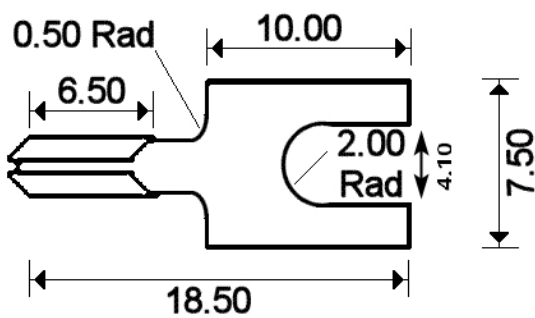

Thermocouple Terminales de bÃfÃache Type CU

Thermocouple Spade Terminal

Labfacility are the UK's leading manufacturer of Temperature Sensors, Thermocouple Connectors and associated Temperature Instrumentation and stockings of Thermocouple Cables. The Company has been trading since 1971 and is ISO9001 accredited.

Bornes a beche sertie

Prix par paquet de 20 paires

Convient aux types d'étalonnage IEC, ANSI et JIS.

Fabriqué a partir d'un matériau thermocouple compatible

Type de thermocouple estampillé sur le terminal

Convient Labfacility et autres terminaux de barriere

Pour les tailles de fil 0,5 a 1,0 mm + contact positif

Specifications

Product Code	XE-1986-020
General Description	pack of 20 pairs
+Positive Contact	Copper
-Negative Contact	Copper