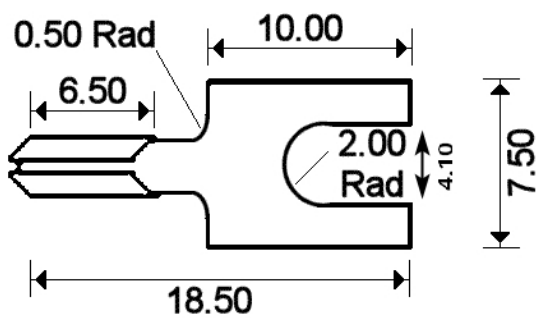

Terminales de bÃ¢che thermocouple Type T

Thermocouple Spade Terminal

Labfacility are the UK's leading manufacturer of Temperature Sensors, Thermocouple Connectors and associated Temperature Instrumentation and stockings of Thermocouple Cables. The Company has been trading since 1971 and is ISO9001 accredited.

Bornes a beche sertie

Prix par paquet de 20 paires

Convient aux types d'étalonnage IEC, ANSI et JIS.

Fabriqué a partir d'un matériau thermocouple compatible

Type de thermocouple estampillé sur le terminal

Convient Labfacility et autres terminaux de barriere

Pour les tailles de fil de 0,5 a 1,0 mm

Specifications

Product Code	XE-1983-020
General Description	pack of 20 pairs
+Positive Contact	Copper
-Negative Contact	Copper Nickel