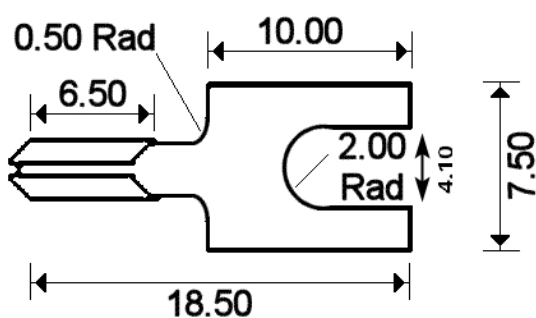

Terminales de bÃ¢che thermocouple Type T

Thermocouple Spade Terminal

Labfacility are the UK's leading manufacturer of Temperature Sensors, Thermocouple Connectors and associated Temperature Instrumentation and stockings of Thermocouple Cables. The Company has been trading since 1971 and is ISO9001 accredited.

Bornes a beche sertie

Prix par paquet de 20 paires

Convient aux types d'étalonnage IEC, ANSI et JIS.

Fabriqué a partir d'un matériau thermocouple compatible

Type de thermocouple estampillé sur le terminal

Convient Labfacility et autres terminaux de barriere

Pour les tailles de fil de 0,5 a 1,0 mm

Specifications

Product Code	XE-1983-020
General Description	pack of 20 pairs
+Positive Contact	Copper
-Negative Contact	Copper Nickel