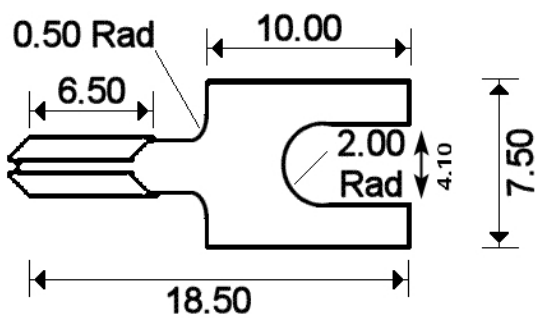

Terminales de bÃ¢che thermocouple Type T

Thermocouple Spade Terminal

Labfacility are the UK's leading manufacturer of Temperature Sensors, Thermocouple Connectors and associated Temperature Instrumentation and stockings of Thermocouple Cables. The Company has been trading since 1971 and is ISO9001 accredited.

Bornes a beche sertie

Prix par paquet de 20 paires

Convient aux types d'étalonnage IEC, ANSI et JIS.

Fabriqué a partir d'un matériau thermocouple compatible

Type de thermocouple estampillé sur le terminal

Convient Labfacility et autres terminaux de barriere

Pour les tailles de fil de 0,5 a 1,0 mm

Specifications

Product Code	XE-1983-020
General Description	pack of 20 pairs
+Positive Contact	Copper
-Negative Contact	Copper Nickel