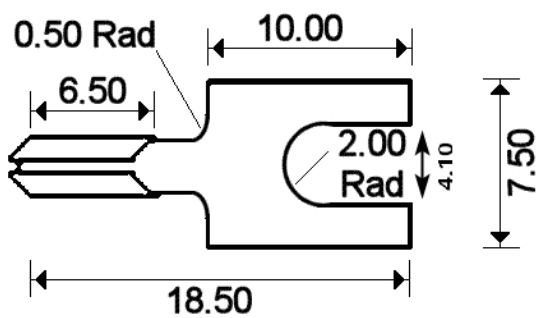

Terminaux bche thermocouple Type K

Thermocouple Spade Terminal

Labfacility are the UK's leading manufacturer of Temperature Sensors, Thermocouple Connectors and associated Temperature Instrumentation and stockings of Thermocouple Cables. The Company has been trading since 1971 and is ISO9001 accredited.

Terminaux bche sertissagePrix par paquet de 20 paires Convient aux types dtalonnage IEC, ANSI et JIS.Fabriqu partir de matriau thermocouple compatibleType de thermocouple estampill sur terminalSuits Labfacility & autres bornes barrires Pour les tailles de fil de 0,5 1,0 mm<p></p>

Specifications

Product Code	XE-1982-020
General Description	pack of 20 pairs
+Positive Contact	Nickel Chromium
-Negative Contact	Nickel Alloy