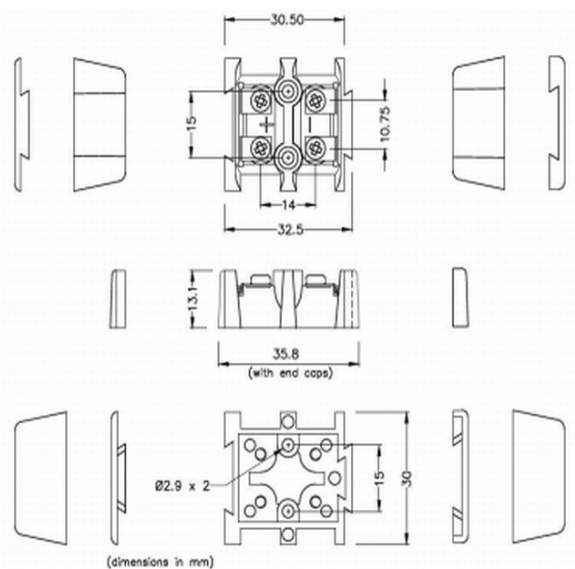

## Barrier Terminal Block Thermocouple Connector IS-R/S-BTS Type R/S IEC

Labfacility are the UK's leading manufacturer of Temperature Sensors, Thermocouple Connectors and associated Temperature Instrumentation and stockings of Thermocouple Cables. The Company has been trading since 1971 and is ISO9001 accredited.

**Barrier Terminal Block Thermocouple Connecteur IS-R/S-BTS Type R/S IEC**

Fourni en paires simples et imbriquées. Connexions dans le matériel thermocouple

**Spécifications****Specifications**

<b>Product Code</b>	XE-1943-001
<b>General Description</b>	Supplied in single, interlocking pairs. Connections in thermocouple material
<b>Thermocouple Type</b>	R/S IEC
<b>Connector Type</b>	Barrier Terminal Blocks
<b>Colour</b>	Orange
<b>Dimensions</b>	See Schematic Drawing (Product Literature Tab)
<b>Max. Temperature</b>	220°C
<b>+Positive Contact</b>	Copper
<b>-Negative Contact</b>	Copper Alloy
<b>Standards Met</b>	BS EN 50212:1997. RoHS