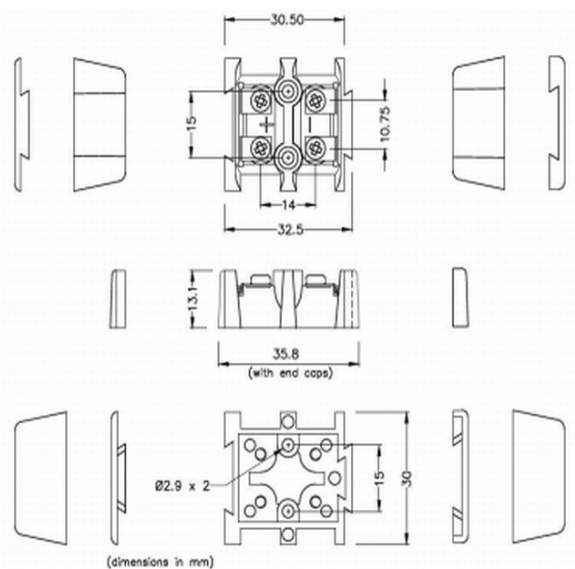

Barrier Terminal Block Thermocouple Connector IS-R/S-BTS Type R/S IEC

Labfacility are the UK's leading manufacturer of Temperature Sensors, Thermocouple Connectors and associated Temperature Instrumentation and stockings of Thermocouple Cables. The Company has been trading since 1971 and is ISO9001 accredited.

Barrier Terminal Block Thermocouple Connecteur IS-R/S-BTS Type R/S IEC

Fourni en paires simples et imbriquées. Connexions dans le matériel thermocouple

Spécifications**Specifications**

Product Code	XE-1943-001
General Description	Supplied in single, interlocking pairs. Connections in thermocouple material
Thermocouple Type	R/S IEC
Connector Type	Barrier Terminal Blocks
Colour	Orange
Dimensions	See Schematic Drawing (Product Literature Tab)
Max. Temperature	220°C
+Positive Contact	Copper
-Negative Contact	Copper Alloy
Standards Met	BS EN 50212:1997. RoHS