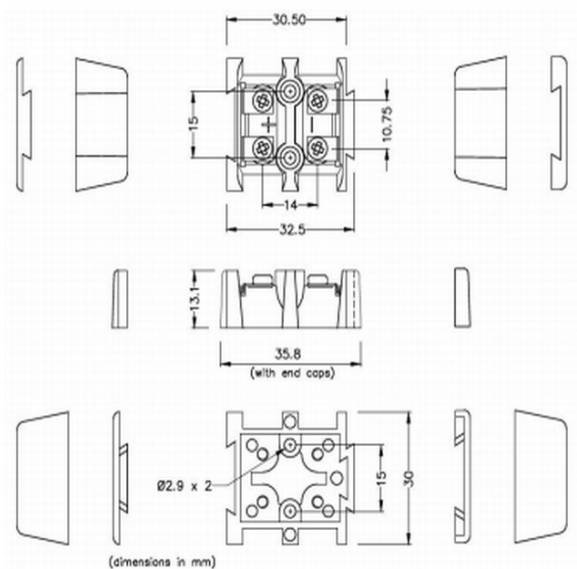

Barrier Terminal Block Thermocouple Connector IS-T-BTS Type T IEC

Labfacility are the UK's leading manufacturer of Temperature Sensors, Thermocouple Connectors and associated Temperature Instrumentation and stockings of Thermocouple Cables. The Company has been trading since 1971 and is ISO9001 accredited.