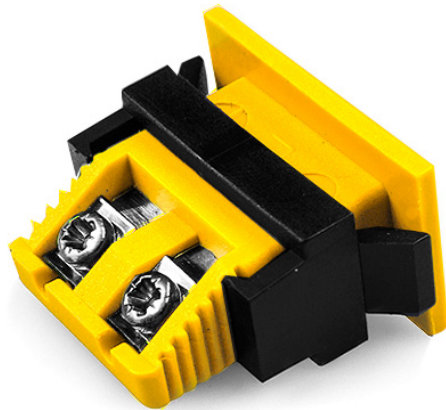

Connecteur de thermocouple prise de fascia rectangulaire miniature BM-K-FF Type K BS

Miniature Fascia Socket (with nylon mounting clip)
(dimensions in mm)

Labfacility are the UK's leading manufacturer of Temperature Sensors, Thermocouple Connectors and associated Temperature Instrumentation and stockings of Thermocouple Cables. The Company has been trading since 1971 and is ISO9001 accredited.

Connecteur de thermocouple rectangulaire miniature Prise de faade BM-K-FF Type K BS

Clip en nylon pour une fixation simple et rapide au panneau. Toutes les douilles de montage de faade sont polarises au moyen de broches de taille ingale

Spcifications**Specifications**

Product Code	XE-1383-001
General Description	All fascia mounting sockets are polarised by means of unequally sized pins
Thermocouple Type	K BS
Connector Type	Fascia mounting socket
Connector Size	Miniature
Colour	Yellow
Dimensions	See Schematic Drawing (Product Literature Tab)
Max. Temperature	120°C
+Positive Contact	Nickel Chromium
-Negative Contact	Nickel Alloy
Standards Met	BS EN 50212:1997. RoHS