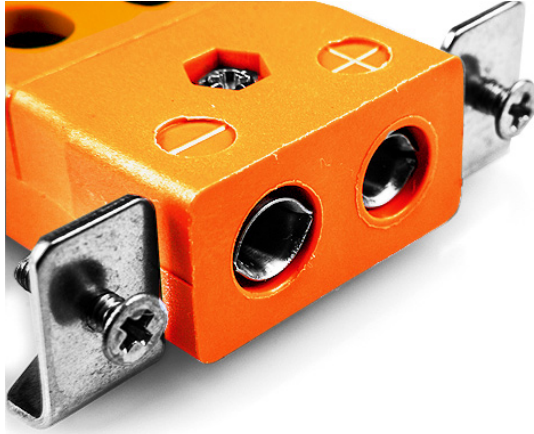

Standard Quick Wire Panel Mount Thermocouple Connector avec Stainless Steel Bracket IS-R/S-SSPFQ Type R/S IEC

Standard Socket - Quick Wire with stainless steel mounting bracket
(dimensions in mm)

Labfacility are the UK's leading manufacturer of Temperature Sensors, Thermocouple Connectors and associated Temperature Instrumentation and stockings of Thermocouple Cables. The Company has been trading since 1971 and is ISO9001 accredited.

Standard Quick Wire Panel Mount Thermocouple Connector avec Stainless Steel Bracket IS-R/S-SSPFQ Type R/S IEC

Destiné a etre utilisé dans des procédés plus industriels, mais peut etre utilisé dans toutes les applications comme souhaité. Connexion facile 'jab-in' pour la terminaison rapide, il suffit de pousser le fil et serrer la vis

Spécifications**Specifications**

Product Code	XE-1599-001
General Description	Easy 'jab-in' connection for rapid termination, just push wire in and tighten screw
Thermocouple Type	R/S IEC
Connector Type	Quick Wire Socket with SS Bracket
Connector Size	Standard
Colour	Orange
Max. Temperature	220°C
+Positive Contact	Copper
-Negative Contact	Copper Alloy
Standards Met	BS EN 50212:1997. RoHS