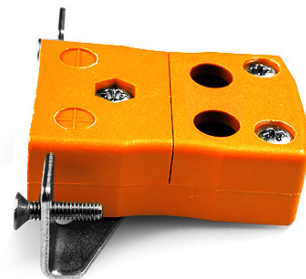

Standard Quick Wire Panel Mount Thermocouple Connector avec Stainless Steel Bracket IS-R/S-SSPFQ Type R/S IEC

Standard Socket - Quick Wire with stainless steel mounting bracket
(dimensions in mm)

Labfacility are the UK's leading manufacturer of Temperature Sensors, Thermocouple Connectors and associated Temperature Instrumentation and stockings of Thermocouple Cables. The Company has been trading since 1971 and is ISO9001 accredited.

Standard Quick Wire Panel Mount Thermocouple Connector avec Stainless Steel Bracket IS-R/S-SSPFQ Type R/S IEC

Destiné a etre utilisé dans des procédés plus industriels, mais peut etre utilisé dans toutes les applications comme souhaité. Connexion facile 'jab-in' pour la terminaison rapide, il suffit de pousser le fil et serrer la vis

Spécifications**Specifications**

Product Code	XE-1599-001
General Description	Easy 'jab-in' connection for rapid termination, just push wire in and tighten screw
Thermocouple Type	R/S IEC
Connector Type	Quick Wire Socket with SS Bracket
Connector Size	Standard
Colour	Orange
Max. Temperature	220°C
+Positive Contact	Copper
-Negative Contact	Copper Alloy
Standards Met	BS EN 50212:1997. RoHS