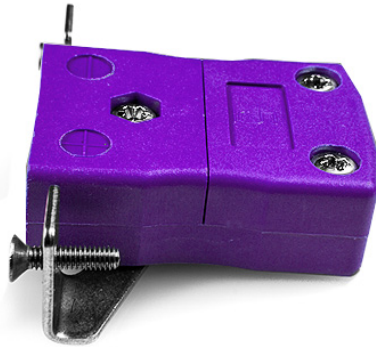

Standard Panel Mount Thermocouple Connector avec Stainless Steel Bracket IS-E-SSPF Type E IEC

Standard in-line Socket with stainless steel mounting bracket
(dimensions in mm)

Labfacility are the UK's leading manufacturer of Temperature Sensors, Thermocouple Connectors and associated Temperature Instrumentation and stockings of Thermocouple Cables. The Company has been trading since 1971 and is ISO9001 accredited.

Standard Panel Mount Thermocouple Connector avec Stainless Steel Bracket IS-E-SSPF Type E IEC

Destiné a etre utilisé dans des procédés plus industriels, mais peut etre utilisé dans toutes les applications souhaitées

Spécifications**Specifications**

| | |
|----------------------------|--|
| Product Code | XE-1638-001 |
| General Description | Intended for use in more industrial processes but can be used in all applications as desired |
| Thermocouple Type | E IEC |
| Connector Type | Socket with SS Bracket |
| Connector Size | Standard |
| Colour | Violet |
| Max. Temperature | 220°C |
| +Positive Contact | Nickel Chromium |
| -Negative Contact | Copper Nickel |
| Standards Met | BS EN 50212:1997. RoHS |