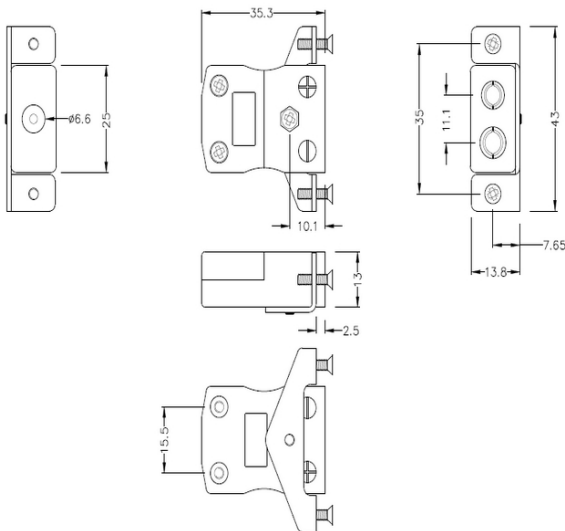

# Standard Panel Mount Thermocouple Connector avec Stainless Steel Bracket IS-B-SSPF Type B IEC

**Standard in-line Socket with stainless steel mounting bracket**  
(dimensions in mm)

Labfacility are the UK's leading manufacturer of Temperature Sensors, Thermocouple Connectors and associated Temperature Instrumentation and stockings of Thermocouple Cables. The Company has been trading since 1971 and is ISO9001 accredited.

**Standard Panel Mount Thermocouple Connector avec Stainless Steel Bracket IS-B-SSPF Type B IEC**

Destiné a etre utilisé dans des procédés plus industriels, mais peut etre utilisé dans toutes les applications souhaitées

**Spécifications****Specifications**

<b>Product Code</b>	XE-1658-001
<b>General Description</b>	Intended for use in more industrial processes but can be used in all applications as desired
<b>Thermocouple Type</b>	B IEC
<b>Connector Type</b>	Socket with SS Bracket
<b>Connector Size</b>	Standard
<b>Colour</b>	Grey
<b>Max. Temperature</b>	220°C
<b>+Positive Contact</b>	Copper
<b>-Negative Contact</b>	Copper
<b>Standards Met</b>	BS EN 50212:1997. RoHS