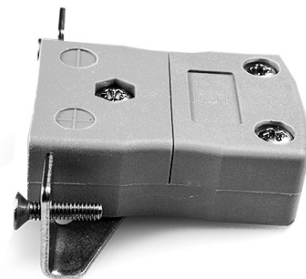

Standard Panel Mount Thermocouple Connector avec Stainless Steel Bracket IS-B-SSPF Type B IEC

Standard in-line Socket with stainless steel mounting bracket
(dimensions in mm)

Labfacility are the UK's leading manufacturer of Temperature Sensors, Thermocouple Connectors and associated Temperature Instrumentation and stockings of Thermocouple Cables. The Company has been trading since 1971 and is ISO9001 accredited.

Standard Panel Mount Thermocouple Connector avec Stainless Steel Bracket IS-B-SSPF Type B IEC

Destiné a etre utilisé dans des procédés plus industriels, mais peut etre utilisé dans toutes les applications souhaitées

Spécifications**Specifications**

Product Code	XE-1658-001
General Description	Intended for use in more industrial processes but can be used in all applications as desired
Thermocouple Type	B IEC
Connector Type	Socket with SS Bracket
Connector Size	Standard
Colour	Grey
Max. Temperature	220°C
+Positive Contact	Copper
-Negative Contact	Copper
Standards Met	BS EN 50212:1997. RoHS