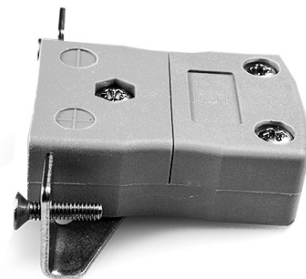

# Standard Panel Mount Thermocouple Connector avec Stainless Steel Bracket IS-B-SSPF Type B IEC

**Standard in-line Socket with stainless steel mounting bracket**  
(dimensions in mm)

Labfacility are the UK's leading manufacturer of Temperature Sensors, Thermocouple Connectors and associated Temperature Instrumentation and stockings of Thermocouple Cables. The Company has been trading since 1971 and is ISO9001 accredited.

**Standard Panel Mount Thermocouple Connector avec Stainless Steel Bracket IS-B-SSPF Type B IEC**

Destiné a etre utilisé dans des procédés plus industriels, mais peut etre utilisé dans toutes les applications souhaitées

**Spécifications****Specifications**

<b>Product Code</b>	XE-1658-001
<b>General Description</b>	Intended for use in more industrial processes but can be used in all applications as desired
<b>Thermocouple Type</b>	B IEC
<b>Connector Type</b>	Socket with SS Bracket
<b>Connector Size</b>	Standard
<b>Colour</b>	Grey
<b>Max. Temperature</b>	220°C
<b>+Positive Contact</b>	Copper
<b>-Negative Contact</b>	Copper
<b>Standards Met</b>	BS EN 50212:1997. RoHS