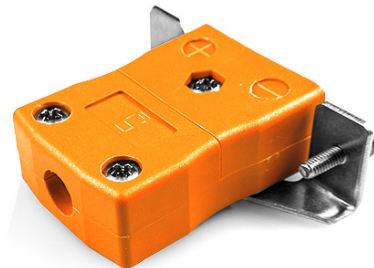

Standard Panel Mount Thermocouple Connector avec Stainless Steel Bracket IS-R/S-SSPF Type R/S IEC

Standard in-line Socket with stainless steel mounting bracket
(dimensions in mm)

Labfacility are the UK's leading manufacturer of Temperature Sensors, Thermocouple Connectors and associated Temperature Instrumentation and stockings of Thermocouple Cables. The Company has been trading since 1971 and is ISO9001 accredited.

Standard Panel Mount Thermocouple Connector avec Stainless Steel Bracket IS-R/S-SSPF Type R/S IEC

Destiné a etre utilisé dans des procédés plus industriels, mais peut etre utilisé dans toutes les applications souhaitées

Spécifications**Specifications**

Product Code	XE-1598-001
General Description	Intended for use in more industrial processes but can be used in all applications as desired
Thermocouple Type	R/S IEC
Connector Type	Socket with SS Bracket
Connector Size	Standard
Colour	Orange
Max. Temperature	220°C
+Positive Contact	Copper
-Negative Contact	Copper Alloy
Standards Met	BS EN 50212:1997. RoHS