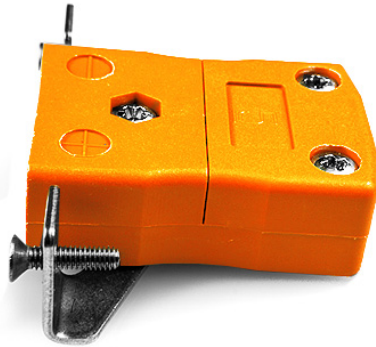

Standard Panel Mount Thermocouple Connector avec Stainless Steel Bracket IS-R/S-SSPF Type R/S IEC

Standard in-line Socket with stainless steel mounting bracket
(dimensions in mm)

Labfacility are the UK's leading manufacturer of Temperature Sensors, Thermocouple Connectors and associated Temperature Instrumentation and stockings of Thermocouple Cables. The Company has been trading since 1971 and is ISO9001 accredited.

Standard Panel Mount Thermocouple Connector avec Stainless Steel Bracket IS-R/S-SSPF Type R/S IEC

Destiné a etre utilisé dans des procédés plus industriels, mais peut etre utilisé dans toutes les applications souhaitées

Spécifications**Specifications**

Product Code	XE-1598-001
General Description	Intended for use in more industrial processes but can be used in all applications as desired
Thermocouple Type	R/S IEC
Connector Type	Socket with SS Bracket
Connector Size	Standard
Colour	Orange
Max. Temperature	220°C
+Positive Contact	Copper
-Negative Contact	Copper Alloy
Standards Met	BS EN 50212:1997. RoHS