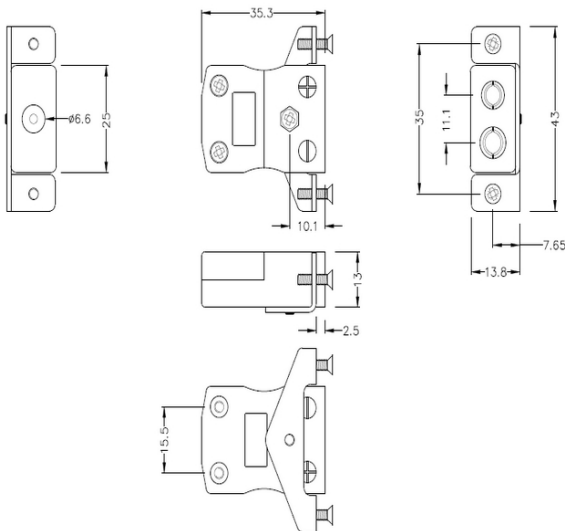

Standard Panel Mount Thermocouple Connector avec Stainless Steel Bracket IS-R/S-SSPF Type R/S IEC

Standard in-line Socket with stainless steel mounting bracket
(dimensions in mm)

Labfacility are the UK's leading manufacturer of Temperature Sensors, Thermocouple Connectors and associated Temperature Instrumentation and stockings of Thermocouple Cables. The Company has been trading since 1971 and is ISO9001 accredited.

Standard Panel Mount Thermocouple Connector avec Stainless Steel Bracket IS-R/S-SSPF Type R/S IEC

Destiné a etre utilisé dans des procédés plus industriels, mais peut etre utilisé dans toutes les applications souhaitées

Spécifications**Specifications**

Product Code	XE-1598-001
General Description	Intended for use in more industrial processes but can be used in all applications as desired
Thermocouple Type	R/S IEC
Connector Type	Socket with SS Bracket
Connector Size	Standard
Colour	Orange
Max. Temperature	220°C
+Positive Contact	Copper
-Negative Contact	Copper Alloy
Standards Met	BS EN 50212:1997. RoHS