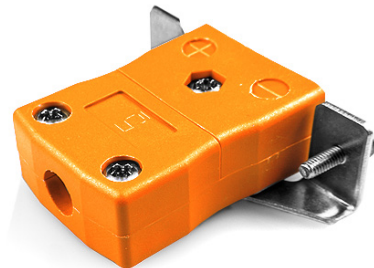

# Standard Panel Mount Thermocouple Connector avec Stainless Steel Bracket IS-R/S-SSPF Type R/S IEC

**Standard in-line Socket with stainless steel mounting bracket**  
(dimensions in mm)

Labfacility are the UK's leading manufacturer of Temperature Sensors, Thermocouple Connectors and associated Temperature Instrumentation and stockings of Thermocouple Cables. The Company has been trading since 1971 and is ISO9001 accredited.

**Standard Panel Mount Thermocouple Connector avec Stainless Steel Bracket IS-R/S-SSPF Type R/S IEC**

Destiné a etre utilisé dans des procédés plus industriels, mais peut etre utilisé dans toutes les applications souhaitées

**Spécifications****Specifications**

<b>Product Code</b>	XE-1598-001
<b>General Description</b>	Intended for use in more industrial processes but can be used in all applications as desired
<b>Thermocouple Type</b>	R/S IEC
<b>Connector Type</b>	Socket with SS Bracket
<b>Connector Size</b>	Standard
<b>Colour</b>	Orange
<b>Max. Temperature</b>	220°C
<b>+Positive Contact</b>	Copper
<b>-Negative Contact</b>	Copper Alloy
<b>Standards Met</b>	BS EN 50212:1997. RoHS