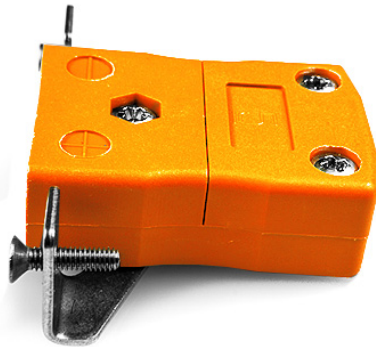

Standard Panel Mount Thermocouple Connector avec Stainless Steel Bracket IS-R/S-SSPF Type R/S IEC

Standard in-line Socket with stainless steel mounting bracket
(dimensions in mm)

Labfacility are the UK's leading manufacturer of Temperature Sensors, Thermocouple Connectors and associated Temperature Instrumentation and stockings of Thermocouple Cables. The Company has been trading since 1971 and is ISO9001 accredited.

Standard Panel Mount Thermocouple Connector avec Stainless Steel Bracket IS-R/S-SSPF Type R/S IEC

Destiné a etre utilisé dans des procédés plus industriels, mais peut etre utilisé dans toutes les applications souhaitées

Spécifications**Specifications**

Product Code	XE-1598-001
General Description	Intended for use in more industrial processes but can be used in all applications as desired
Thermocouple Type	R/S IEC
Connector Type	Socket with SS Bracket
Connector Size	Standard
Colour	Orange
Max. Temperature	220°C
+Positive Contact	Copper
-Negative Contact	Copper Alloy
Standards Met	BS EN 50212:1997. RoHS