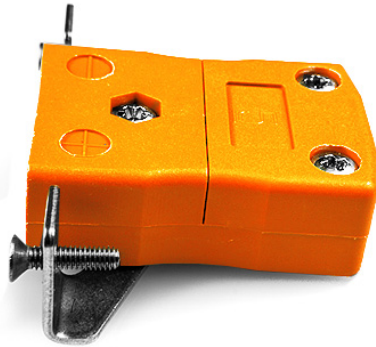

# Standard Panel Mount Thermocouple Connector avec Stainless Steel Bracket IS-R/S-SSPF Type R/S IEC

**Standard in-line Socket with stainless steel mounting bracket**  
(dimensions in mm)

Labfacility are the UK's leading manufacturer of Temperature Sensors, Thermocouple Connectors and associated Temperature Instrumentation and stockings of Thermocouple Cables. The Company has been trading since 1971 and is ISO9001 accredited.

**Standard Panel Mount Thermocouple Connector avec Stainless Steel Bracket IS-R/S-SSPF Type R/S IEC**

Destiné a etre utilisé dans des procédés plus industriels, mais peut etre utilisé dans toutes les applications souhaitées

**Spécifications****Specifications**

<b>Product Code</b>	XE-1598-001
<b>General Description</b>	Intended for use in more industrial processes but can be used in all applications as desired
<b>Thermocouple Type</b>	R/S IEC
<b>Connector Type</b>	Socket with SS Bracket
<b>Connector Size</b>	Standard
<b>Colour</b>	Orange
<b>Max. Temperature</b>	220°C
<b>+Positive Contact</b>	Copper
<b>-Negative Contact</b>	Copper Alloy
<b>Standards Met</b>	BS EN 50212:1997. RoHS