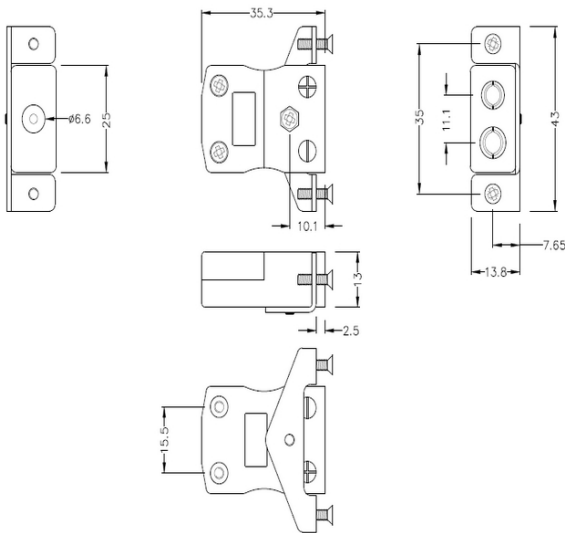

Standard Panel Mount Thermocouple Connector avec Stainless Steel Bracket IS-N-SSPF Type N IEC

Standard in-line Socket with stainless steel mounting bracket
(dimensions in mm)

Labfacility are the UK's leading manufacturer of Temperature Sensors, Thermocouple Connectors and associated Temperature Instrumentation and stockings of Thermocouple Cables. The Company has been trading since 1971 and is ISO9001 accredited.

Standard Panel Mount Thermocouple Connector avec Stainless Steel Bracket IS-N-SSPF Type N IEC

Destiné a etre utilisé dans des procédés plus industriels, mais peut etre utilisé dans toutes les applications souhaitées

Spécifications**Specifications**

Product Code	XE-1558-001
General Description	Intended for use in more industrial processes but can be used in all applications as desired
Thermocouple Type	N IEC
Connector Type	Socket with SS Bracket
Connector Size	Standard
Colour	Pink
Max. Temperature	220°C
+Positive Contact	Nickel / Chromium / Silicon
-Negative Contact	Nickel Silicon
Standards Met	BS EN 50212:1997. RoHS