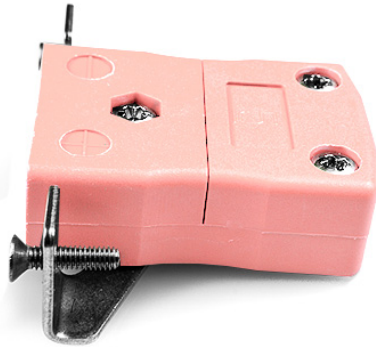

Standard Panel Mount Thermocouple Connector avec Stainless Steel Bracket IS-N-SSPF Type N IEC

Standard in-line Socket with stainless steel mounting bracket
(dimensions in mm)

Labfacility are the UK's leading manufacturer of Temperature Sensors, Thermocouple Connectors and associated Temperature Instrumentation and stockings of Thermocouple Cables. The Company has been trading since 1971 and is ISO9001 accredited.

Standard Panel Mount Thermocouple Connector avec Stainless Steel Bracket IS-N-SSPF Type N IEC

Destiné a etre utilisé dans des procédés plus industriels, mais peut etre utilisé dans toutes les applications souhaitées

Spécifications**Specifications**

Product Code	XE-1558-001
General Description	Intended for use in more industrial processes but can be used in all applications as desired
Thermocouple Type	N IEC
Connector Type	Socket with SS Bracket
Connector Size	Standard
Colour	Pink
Max. Temperature	220°C
+Positive Contact	Nickel / Chromium / Silicon
-Negative Contact	Nickel Silicon
Standards Met	BS EN 50212:1997. RoHS