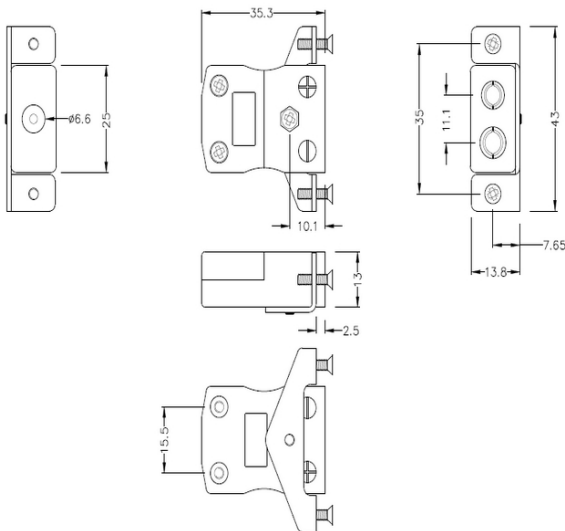

Standard Panel Mount Thermocouple Connector avec Stainless Steel Bracket IS-N-SSPF Type N IEC

Standard in-line Socket with stainless steel mounting bracket
(dimensions in mm)

Labfacility are the UK's leading manufacturer of Temperature Sensors, Thermocouple Connectors and associated Temperature Instrumentation and stockings of Thermocouple Cables. The Company has been trading since 1971 and is ISO9001 accredited.

Standard Panel Mount Thermocouple Connector avec Stainless Steel Bracket IS-N-SSPF Type N IEC

Destiné a etre utilisé dans des procédés plus industriels, mais peut etre utilisé dans toutes les applications souhaitées

Spécifications**Specifications**

Product Code	XE-1558-001
General Description	Intended for use in more industrial processes but can be used in all applications as desired
Thermocouple Type	N IEC
Connector Type	Socket with SS Bracket
Connector Size	Standard
Colour	Pink
Max. Temperature	220°C
+Positive Contact	Nickel / Chromium / Silicon
-Negative Contact	Nickel Silicon
Standards Met	BS EN 50212:1997. RoHS