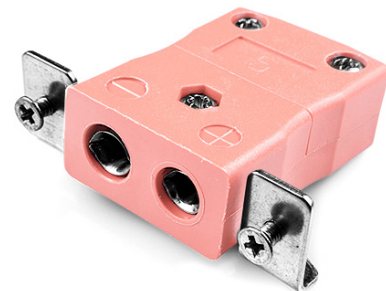

Standard Panel Mount Thermocouple Connector avec Stainless Steel Bracket IS-N-SSPF Type N IEC

Standard in-line Socket with stainless steel mounting bracket
(dimensions in mm)

Labfacility are the UK's leading manufacturer of Temperature Sensors, Thermocouple Connectors and associated Temperature Instrumentation and stockings of Thermocouple Cables. The Company has been trading since 1971 and is ISO9001 accredited.

Standard Panel Mount Thermocouple Connector avec Stainless Steel Bracket IS-N-SSPF Type N IEC

Destiné a etre utilisé dans des procédés plus industriels, mais peut etre utilisé dans toutes les applications souhaitées

Spécifications**Specifications**

Product Code	XE-1558-001
General Description	Intended for use in more industrial processes but can be used in all applications as desired
Thermocouple Type	N IEC
Connector Type	Socket with SS Bracket
Connector Size	Standard
Colour	Pink
Max. Temperature	220°C
+Positive Contact	Nickel / Chromium / Silicon
-Negative Contact	Nickel Silicon
Standards Met	BS EN 50212:1997. RoHS