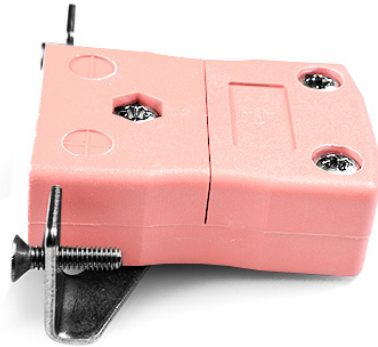

Standard Panel Mount Thermocouple Connector avec Stainless Steel Bracket IS-N-SSPF Type N IEC

Standard in-line Socket with stainless steel mounting bracket
(dimensions in mm)

Labfacility are the UK's leading manufacturer of Temperature Sensors, Thermocouple Connectors and associated Temperature Instrumentation and stockings of Thermocouple Cables. The Company has been trading since 1971 and is ISO9001 accredited.

Standard Panel Mount Thermocouple Connector avec Stainless Steel Bracket IS-N-SSPF Type N IEC

Destiné a etre utilisé dans des procédés plus industriels, mais peut etre utilisé dans toutes les applications souhaitées

Spécifications**Specifications**

Product Code	XE-1558-001
General Description	Intended for use in more industrial processes but can be used in all applications as desired
Thermocouple Type	N IEC
Connector Type	Socket with SS Bracket
Connector Size	Standard
Colour	Pink
Max. Temperature	220°C
+Positive Contact	Nickel / Chromium / Silicon
-Negative Contact	Nickel Silicon
Standards Met	BS EN 50212:1997. RoHS