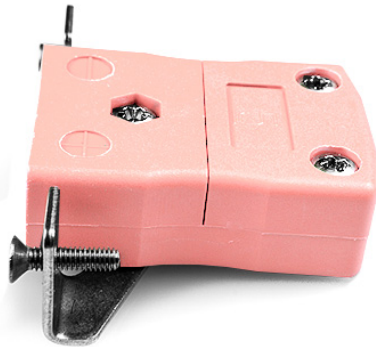

Standard Panel Mount Thermocouple Connector avec Stainless Steel Bracket IS-N-SSPF Type N IEC

Standard in-line Socket with stainless steel mounting bracket
(dimensions in mm)

Labfacility are the UK's leading manufacturer of Temperature Sensors, Thermocouple Connectors and associated Temperature Instrumentation and stockings of Thermocouple Cables. The Company has been trading since 1971 and is ISO9001 accredited.

Standard Panel Mount Thermocouple Connector avec Stainless Steel Bracket IS-N-SSPF Type N IEC

Destiné a etre utilisé dans des procédés plus industriels, mais peut etre utilisé dans toutes les applications souhaitées

Spécifications**Specifications**

Product Code	XE-1558-001
General Description	Intended for use in more industrial processes but can be used in all applications as desired
Thermocouple Type	N IEC
Connector Type	Socket with SS Bracket
Connector Size	Standard
Colour	Pink
Max. Temperature	220°C
+Positive Contact	Nickel / Chromium / Silicon
-Negative Contact	Nickel Silicon
Standards Met	BS EN 50212:1997. RoHS