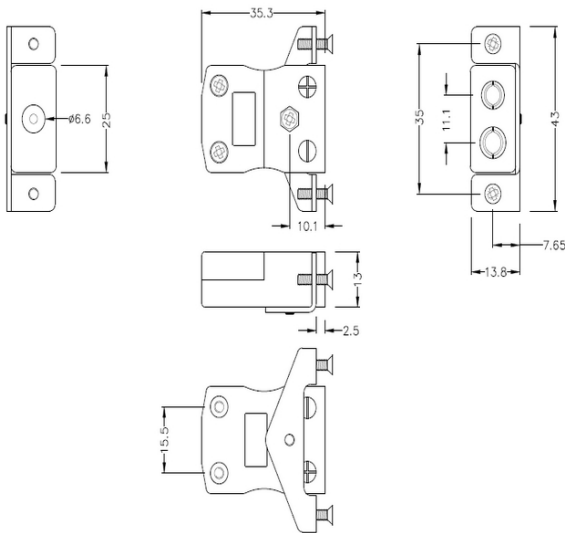

Standard Panel Mount Thermocouple Connector avec Stainless Steel Bracket IS-T-SSPF Type T IEC

Standard in-line Socket with stainless steel mounting bracket
(dimensions in mm)

Labfacility are the UK's leading manufacturer of Temperature Sensors, Thermocouple Connectors and associated Temperature Instrumentation and stockings of Thermocouple Cables. The Company has been trading since 1971 and is ISO9001 accredited.

Standard Panel Mount Thermocouple Connector avec Stainless Steel Bracket IS-T-SSPF Type T IEC

Destiné a etre utilisé dans des procédés plus industriels, mais peut etre utilisé dans toutes les applications souhaitées

Spécifications**Specifications**

Product Code	XE-1498-001
General Description	Intended for use in more industrial processes but can be used in all applications as desired
Thermocouple Type	T IEC
Connector Type	Socket with SS Bracket
Connector Size	Standard
Colour	Brown
Max. Temperature	220°C
+Positive Contact	Copper
-Negative Contact	Copper Nickel
Standards Met	BS EN 50212:1997. RoHS