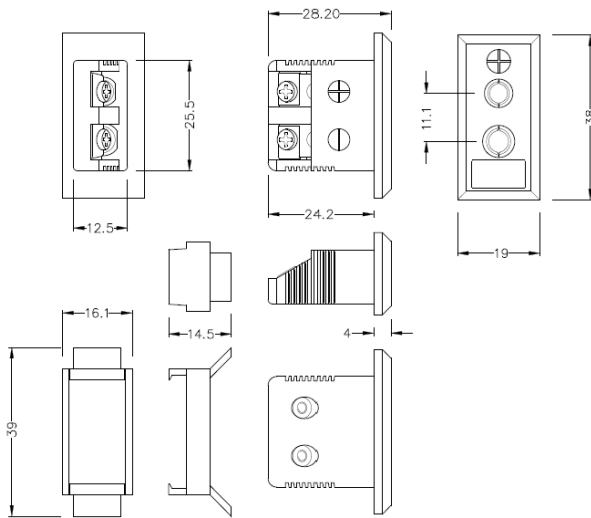

# Connecteur thermocouple rectangulaire standard Fascia Socket IS-E-FF Type E IEC

**Standard Fascia Socket (with nylon mounting clip)**  
(dimensions in mm)

Labfacility are the UK's leading manufacturer of Temperature Sensors, Thermocouple Connectors and associated Temperature Instrumentation and stockings of Thermocouple Cables. The Company has been trading since 1971 and is ISO9001 accredited.

**Connecteur thermocouple rectangulaire standard Fascia Socket IS-E-FF Type E IEC**

Clip en nylon pour une fixation rapide et simple au panneau. Toutes les prises de montage fascia sont polarisées au moyen de broches de taille inégale

**Spécifications****Specifications**

<b>Product Code</b>	XE-1637-001
<b>General Description</b>	Accepts standard round pin plug connector. Nylon clip for quick, simple fixing to panel
<b>Thermocouple Type</b>	E IEC
<b>Connector Type</b>	Fascia Mounting Socket
<b>Connector Size</b>	Standard
<b>Colour</b>	Violet
<b>Max. Temperature</b>	120°C
<b>+Positive Contact</b>	Nickel Chromium
<b>-Negative Contact</b>	Copper Nickel
<b>Standards Met</b>	BS EN 50212:1997. RoHS