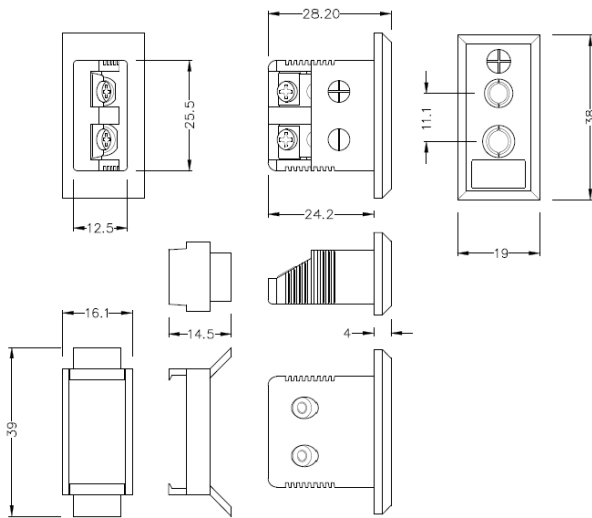

# Connecteur thermocouple rectangulaire standard Fascia Socket IS-B-FF Type B IEC

**Standard Fascia Socket (with nylon mounting clip)**  
(dimensions in mm)

Labfacility are the UK's leading manufacturer of Temperature Sensors, Thermocouple Connectors and associated Temperature Instrumentation and stockings of Thermocouple Cables. The Company has been trading since 1971 and is ISO9001 accredited.

**Connecteur thermocouple rectangulaire standard Fascia Socket IS-B-FF Type B IEC**

Clip en nylon pour une fixation rapide et simple au panneau. Toutes les prises de montage fascia sont polarisées au moyen de broches de taille inégale

**Spécifications****Specifications**

<b>Product Code</b>	XE-1657-001
<b>General Description</b>	Accepts standard round pin plug connector. Nylon clip for quick, simple fixing to panel
<b>Thermocouple Type</b>	B IEC
<b>Connector Type</b>	Fascia Mounting Socket
<b>Connector Size</b>	Standard
<b>Colour</b>	Grey
<b>Max. Temperature</b>	120°C
<b>+Positive Contact</b>	Copper
<b>-Negative Contact</b>	Copper
<b>Standards Met</b>	BS EN 50212:1997. RoHS