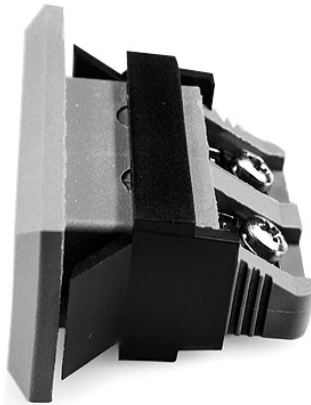

# Connecteur thermocouple rectangulaire standard Fascia Socket IS-B-FF Type B IEC

**Standard Fascia Socket (with nylon mounting clip)**  
(dimensions in mm)

Labfacility are the UK's leading manufacturer of Temperature Sensors, Thermocouple Connectors and associated Temperature Instrumentation and stockings of Thermocouple Cables. The Company has been trading since 1971 and is ISO9001 accredited.

**Connecteur thermocouple rectangulaire standard Fascia Socket IS-B-FF Type B IEC**

Clip en nylon pour une fixation rapide et simple au panneau. Toutes les prises de montage fascia sont polarisées au moyen de broches de taille inégale

**Spécifications****Specifications**

<b>Product Code</b>	XE-1657-001
<b>General Description</b>	Accepts standard round pin plug connector. Nylon clip for quick, simple fixing to panel
<b>Thermocouple Type</b>	B IEC
<b>Connector Type</b>	Fascia Mounting Socket
<b>Connector Size</b>	Standard
<b>Colour</b>	Grey
<b>Max. Temperature</b>	120°C
<b>+Positive Contact</b>	Copper
<b>-Negative Contact</b>	Copper
<b>Standards Met</b>	BS EN 50212:1997. RoHS