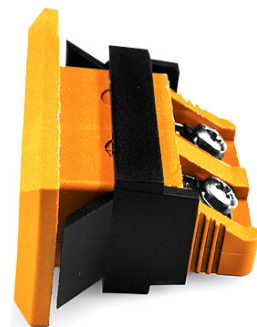

# Connecteur thermocouple rectangulaire standard Fascia Socket IS-R/S-FF Type R/S IEC

**Standard Fascia Socket (with nylon mounting clip)**  
(dimensions in mm)

Labfacility are the UK's leading manufacturer of Temperature Sensors, Thermocouple Connectors and associated Temperature Instrumentation and stockings of Thermocouple Cables. The Company has been trading since 1971 and is ISO9001 accredited.

**Connecteur thermocouple rectangulaire standard Fascia Socket IS-R/S-FF Type R/S IEC**

Clip en nylon pour une fixation rapide et simple au panneau. Toutes les prises de montage fascia sont polarisées au moyen de broches de taille inégale

**Spécifications****Specifications**

<b>Product Code</b>	XE-1597-001
<b>General Description</b>	Accepts standard round pin plug connector. Nylon clip for quick, simple fixing to panel
<b>Thermocouple Type</b>	R/S IEC
<b>Connector Type</b>	Fascia Mounting Socket
<b>Connector Size</b>	Standard
<b>Colour</b>	Orange
<b>Max. Temperature</b>	120°C
<b>+Positive Contact</b>	Copper
<b>-Negative Contact</b>	Copper Alloy
<b>Standards Met</b>	BS EN 50212:1997. RoHS