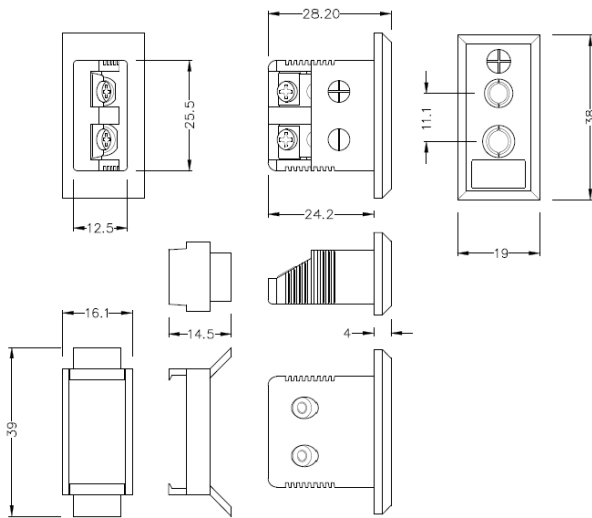

# Connecteur thermocouple rectangulaire standard Fascia Socket IS-R/S-FF Type R/S IEC

**Standard Fascia Socket (with nylon mounting clip)**  
(dimensions in mm)

Labfacility are the UK's leading manufacturer of Temperature Sensors, Thermocouple Connectors and associated Temperature Instrumentation and stockings of Thermocouple Cables. The Company has been trading since 1971 and is ISO9001 accredited.

**Connecteur thermocouple rectangulaire standard Fascia Socket IS-R/S-FF Type R/S IEC**

Clip en nylon pour une fixation rapide et simple au panneau. Toutes les prises de montage fascia sont polarisées au moyen de broches de taille inégale

**Spécifications****Specifications**

<b>Product Code</b>	XE-1597-001
<b>General Description</b>	Accepts standard round pin plug connector. Nylon clip for quick, simple fixing to panel
<b>Thermocouple Type</b>	R/S IEC
<b>Connector Type</b>	Fascia Mounting Socket
<b>Connector Size</b>	Standard
<b>Colour</b>	Orange
<b>Max. Temperature</b>	120°C
<b>+Positive Contact</b>	Copper
<b>-Negative Contact</b>	Copper Alloy
<b>Standards Met</b>	BS EN 50212:1997. RoHS