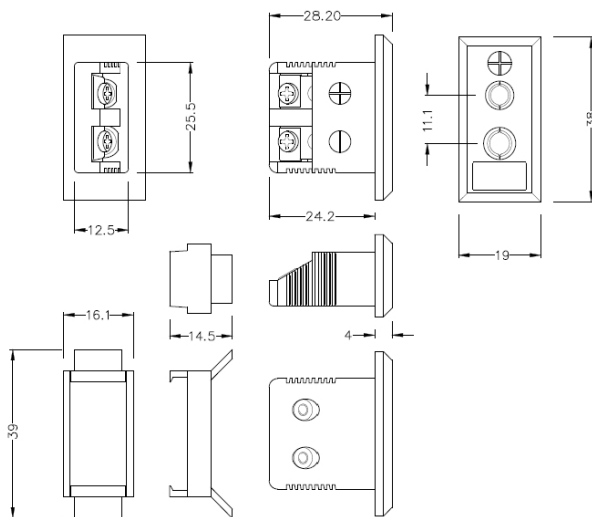

Connecteur thermocouple rectangulaire standard Fascia Socket IS-T-FF Type T IEC

Standard Fascia Socket (with nylon mounting clip)
(dimensions in mm)

Labfacility are the UK's leading manufacturer of Temperature Sensors, Thermocouple Connectors and associated Temperature Instrumentation and stockings of Thermocouple Cables. The Company has been trading since 1971 and is ISO9001 accredited.

Connecteur thermocouple rectangulaire standard Fascia Socket IS-T-FF Type T IEC

Clip en nylon pour une fixation rapide et simple au panneau. Toutes les prises de montage fascia sont polarisées au moyen de broches de taille inégale

Spécifications**Specifications**

Product Code	XE-1497-001
General Description	Accepts standard round pin plug connector. Nylon clip for quick, simple fixing to panel
Thermocouple Type	T IEC
Connector Type	Fascia Mounting Socket
Connector Size	Standard
Colour	Brown
Max. Temperature	120°C
+Positive Contact	Copper
-Negative Contact	Copper Nickel
Standards Met	BS EN 50212:1997. RoHS