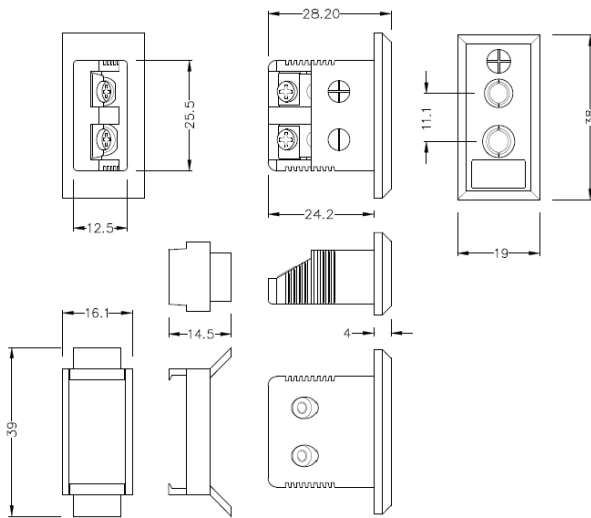

Connecteur thermocouple rectangulaire standard Fascia Socket IS-T-FF Type T IEC

Standard Fascia Socket (with nylon mounting clip)
(dimensions in mm)

Labfacility are the UK's leading manufacturer of Temperature Sensors, Thermocouple Connectors and associated Temperature Instrumentation and stockings of Thermocouple Cables. The Company has been trading since 1971 and is ISO9001 accredited.

Connecteur thermocouple rectangulaire standard Fascia Socket IS-T-FF Type T IEC

Clip en nylon pour une fixation rapide et simple au panneau. Toutes les prises de montage fascia sont polarisées au moyen de broches de taille inégale

Spécifications**Specifications**

Product Code	XE-1497-001
General Description	Accepts standard round pin plug connector. Nylon clip for quick, simple fixing to panel
Thermocouple Type	T IEC
Connector Type	Fascia Mounting Socket
Connector Size	Standard
Colour	Brown
Max. Temperature	120°C
+Positive Contact	Copper
-Negative Contact	Copper Nickel
Standards Met	BS EN 50212:1997. RoHS