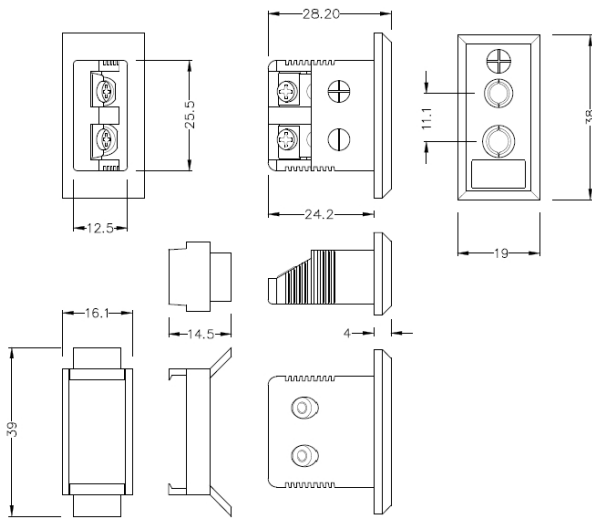

## Connecteur thermocouple rectangulaire standard Fascia Socket IS-T-FF Type T IEC

**Standard Fascia Socket (with nylon mounting clip)**  
(dimensions in mm)

Labfacility are the UK's leading manufacturer of Temperature Sensors, Thermocouple Connectors and associated Temperature Instrumentation and stockings of Thermocouple Cables. The Company has been trading since 1971 and is ISO9001 accredited.

**Connecteur thermocouple rectangulaire standard Fascia Socket IS-T-FF Type T IEC**

Clip en nylon pour une fixation rapide et simple au panneau. Toutes les prises de montage fascia sont polarisées au moyen de broches de taille inégale

**Spécifications****Specifications**

<b>Product Code</b>	XE-1497-001
<b>General Description</b>	Accepts standard round pin plug connector. Nylon clip for quick, simple fixing to panel
<b>Thermocouple Type</b>	T IEC
<b>Connector Type</b>	Fascia Mounting Socket
<b>Connector Size</b>	Standard
<b>Colour</b>	Brown
<b>Max. Temperature</b>	120°C
<b>+Positive Contact</b>	Copper
<b>-Negative Contact</b>	Copper Nickel
<b>Standards Met</b>	BS EN 50212:1997. RoHS