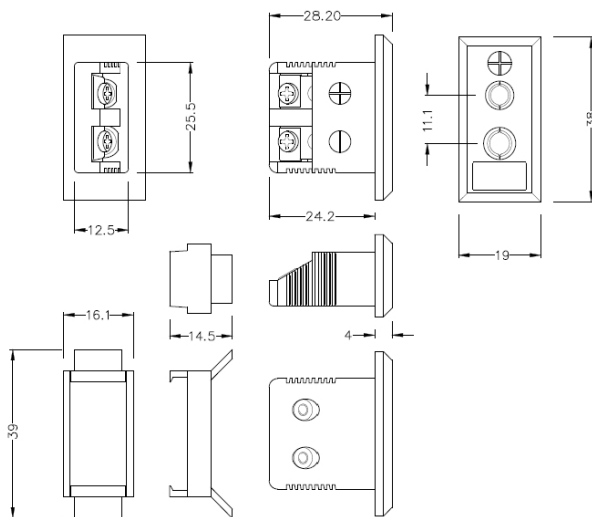

Standard Rectangulaire Thermocouple Connecteur Fascia Socket IS-J-FF Type J IEC

Standard Fascia Socket (with nylon mounting clip)
(dimensions in mm)

Labfacility are the UK's leading manufacturer of Temperature Sensors, Thermocouple Connectors and associated Temperature Instrumentation and stockings of Thermocouple Cables. The Company has been trading since 1971 and is ISO9001 accredited.

Standard Rectangulaire Thermocouple Connecteur Fascia Socket IS-J-FF Type J IEC

Clip en nylon pour une fixation simple et rapide sur le panneau. Toutes les prises de montage de carnage sont polarises au moyen de broches de taille ingale

Spcifications**Specifications**

Product Code	XE-1467-001
General Description	Accepts standard round pin plug connector. Nylon clip for quick, simple fixing to panel
Thermocouple Type	J IEC
Connector Type	Fascia Mounting Socket
Connector Size	Standard
Colour	Black
Max. Temperature	120°C
+Positive Contact	Iron
-Negative Contact	Copper Nickel
Standards Met	BS EN 50212:1997. RoHS