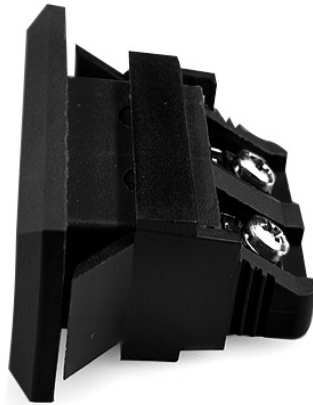

# Standard Rectangulaire Thermocouple Connecteur Fascia Socket IS-J-FF Type J IEC

**Standard Fascia Socket (with nylon mounting clip)**  
(dimensions in mm)

Labfacility are the UK's leading manufacturer of Temperature Sensors, Thermocouple Connectors and associated Temperature Instrumentation and stockings of Thermocouple Cables. The Company has been trading since 1971 and is ISO9001 accredited.

**Standard Rectangulaire Thermocouple Connecteur Fascia Socket IS-J-FF Type J IEC**

Clip en nylon pour une fixation simple et rapide sur le panneau. Toutes les prises de montage de carnage sont polarises au moyen de broches de taille ingale

**Spcifications****Specifications**

<b>Product Code</b>	XE-1467-001
<b>General Description</b>	Accepts standard round pin plug connector. Nylon clip for quick, simple fixing to panel
<b>Thermocouple Type</b>	J IEC
<b>Connector Type</b>	Fascia Mounting Socket
<b>Connector Size</b>	Standard
<b>Colour</b>	Black
<b>Max. Temperature</b>	120°C
<b>+Positive Contact</b>	Iron
<b>-Negative Contact</b>	Copper Nickel
<b>Standards Met</b>	BS EN 50212:1997. RoHS