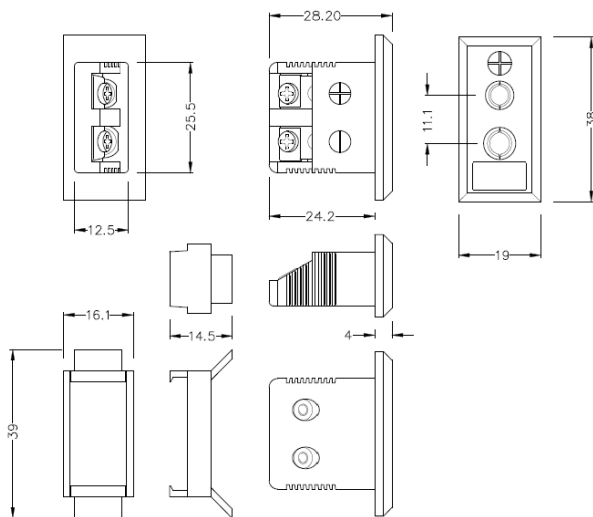

# Standard Rectangulaire Thermocouple Connecteur Fascia Socket IS-J-FF Type J IEC

**Standard Fascia Socket (with nylon mounting clip)**  
(dimensions in mm)

Labfacility are the UK's leading manufacturer of Temperature Sensors, Thermocouple Connectors and associated Temperature Instrumentation and stockings of Thermocouple Cables. The Company has been trading since 1971 and is ISO9001 accredited.

**Standard Rectangulaire Thermocouple Connecteur Fascia Socket IS-J-FF Type J IEC**

Clip en nylon pour une fixation simple et rapide sur le panneau. Toutes les prises de montage de carnage sont polarises au moyen de broches de taille ingale

**Spcifications****Specifications**

<b>Product Code</b>	XE-1467-001
<b>General Description</b>	Accepts standard round pin plug connector. Nylon clip for quick, simple fixing to panel
<b>Thermocouple Type</b>	J IEC
<b>Connector Type</b>	Fascia Mounting Socket
<b>Connector Size</b>	Standard
<b>Colour</b>	Black
<b>Max. Temperature</b>	120°C
<b>+Positive Contact</b>	Iron
<b>-Negative Contact</b>	Copper Nickel
<b>Standards Met</b>	BS EN 50212:1997. RoHS