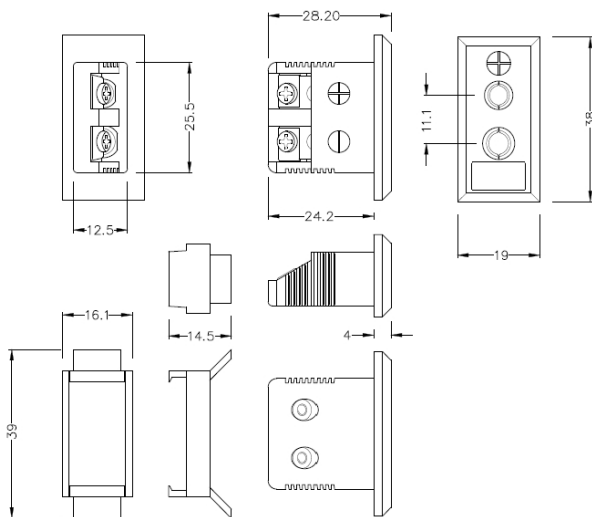

# Standard Rectangulaire Thermocouple Connecteur Fascia Socket IS-J-FF Type J IEC

**Standard Fascia Socket (with nylon mounting clip)**  
(dimensions in mm)

Labfacility are the UK's leading manufacturer of Temperature Sensors, Thermocouple Connectors and associated Temperature Instrumentation and stockings of Thermocouple Cables. The Company has been trading since 1971 and is ISO9001 accredited.

**Standard Rectangulaire Thermocouple Connecteur Fascia Socket IS-J-FF Type J IEC**

Clip en nylon pour une fixation simple et rapide sur le panneau. Toutes les prises de montage de carnage sont polarises au moyen de broches de taille ingale

**Spcifications****Specifications**

<b>Product Code</b>	XE-1467-001
<b>General Description</b>	Accepts standard round pin plug connector. Nylon clip for quick, simple fixing to panel
<b>Thermocouple Type</b>	J IEC
<b>Connector Type</b>	Fascia Mounting Socket
<b>Connector Size</b>	Standard
<b>Colour</b>	Black
<b>Max. Temperature</b>	120°C
<b>+Positive Contact</b>	Iron
<b>-Negative Contact</b>	Copper Nickel
<b>Standards Met</b>	BS EN 50212:1997. RoHS