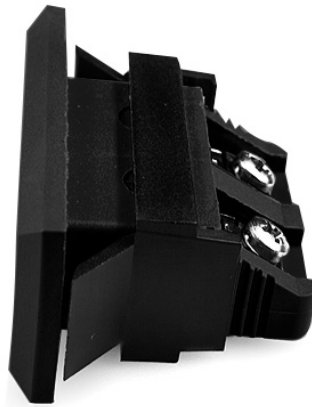

Standard Rectangulaire Thermocouple Connecteur Fascia Socket IS-J-FF Type J IEC

Standard Fascia Socket (with nylon mounting clip)
(dimensions in mm)

Labfacility are the UK's leading manufacturer of Temperature Sensors, Thermocouple Connectors and associated Temperature Instrumentation and stockings of Thermocouple Cables. The Company has been trading since 1971 and is ISO9001 accredited.

Standard Rectangulaire Thermocouple Connecteur Fascia Socket IS-J-FF Type J IEC

Clip en nylon pour une fixation simple et rapide sur le panneau. Toutes les prises de montage de carnage sont polarises au moyen de broches de taille ingale

Spcifications**Specifications**

Product Code	XE-1467-001
General Description	Accepts standard round pin plug connector. Nylon clip for quick, simple fixing to panel
Thermocouple Type	J IEC
Connector Type	Fascia Mounting Socket
Connector Size	Standard
Colour	Black
Max. Temperature	120°C
+Positive Contact	Iron
-Negative Contact	Copper Nickel
Standards Met	BS EN 50212:1997. RoHS