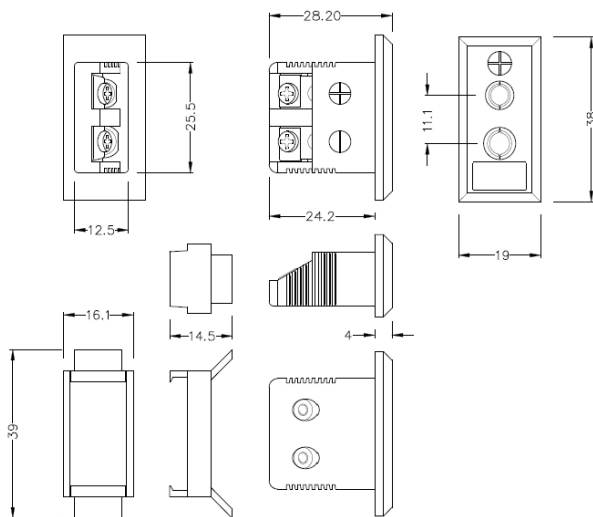

Standard Rectangulaire Thermocouple Connecteur Fascia Socket IS-J-FF Type J IEC

Standard Fascia Socket (with nylon mounting clip)
(dimensions in mm)

Labfacility are the UK's leading manufacturer of Temperature Sensors, Thermocouple Connectors and associated Temperature Instrumentation and stockings of Thermocouple Cables. The Company has been trading since 1971 and is ISO9001 accredited.

Standard Rectangulaire Thermocouple Connecteur Fascia Socket IS-J-FF Type J IEC

Clip en nylon pour une fixation simple et rapide sur le panneau. Toutes les prises de montage de carnage sont polarises au moyen de broches de taille ingale

Spcifications**Specifications**

Product Code	XE-1467-001
General Description	Accepts standard round pin plug connector. Nylon clip for quick, simple fixing to panel
Thermocouple Type	J IEC
Connector Type	Fascia Mounting Socket
Connector Size	Standard
Colour	Black
Max. Temperature	120°C
+Positive Contact	Iron
-Negative Contact	Copper Nickel
Standards Met	BS EN 50212:1997. RoHS