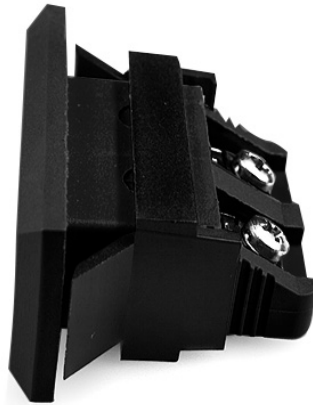

Standard Rectangulaire Thermocouple Connecteur Fascia Socket IS-J-FF Type J IEC

Standard Fascia Socket (with nylon mounting clip)
(dimensions in mm)

Labfacility are the UK's leading manufacturer of Temperature Sensors, Thermocouple Connectors and associated Temperature Instrumentation and stockings of Thermocouple Cables. The Company has been trading since 1971 and is ISO9001 accredited.

Standard Rectangulaire Thermocouple Connecteur Fascia Socket IS-J-FF Type J IEC

Clip en nylon pour une fixation simple et rapide sur le panneau. Toutes les prises de montage de carnage sont polarises au moyen de broches de taille ingale

Spcifications**Specifications**

Product Code	XE-1467-001
General Description	Accepts standard round pin plug connector. Nylon clip for quick, simple fixing to panel
Thermocouple Type	J IEC
Connector Type	Fascia Mounting Socket
Connector Size	Standard
Colour	Black
Max. Temperature	120°C
+Positive Contact	Iron
-Negative Contact	Copper Nickel
Standards Met	BS EN 50212:1997. RoHS