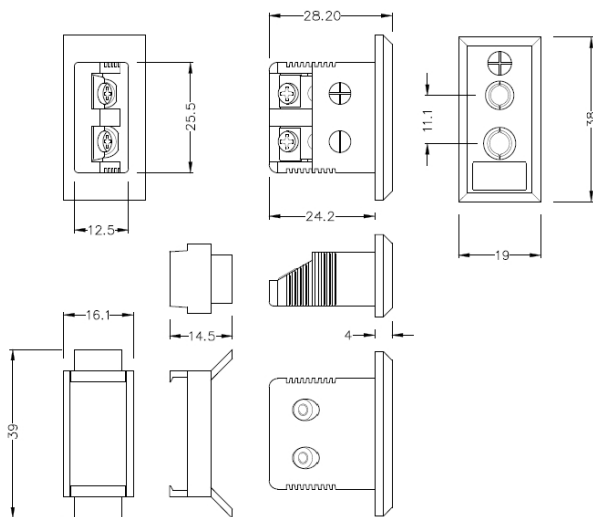

# Standard Rectangulaire Thermocouple Connecteur Fascia Socket IS-K-FF Type K IEC

**Standard Fascia Socket (with nylon mounting clip)**  
(dimensions in mm)

Labfacility are the UK's leading manufacturer of Temperature Sensors, Thermocouple Connectors and associated Temperature Instrumentation and stockings of Thermocouple Cables. The Company has been trading since 1971 and is ISO9001 accredited.

**Standard Rectangulaire Thermocouple Connecteur Fascia Socket IS-K-FF Type K IEC**

Clip en nylon pour une fixation simple et rapide sur le panneau. Toutes les prises de montage de carnage sont polarises au moyen de broches de taille ingale

**Spcifications****Specifications**

<b>Product Code</b>	XE-1407-001
<b>General Description</b>	Accepts standard round pin plug connector. Nylon clip for quick, simple fixing to panel
<b>Thermocouple Type</b>	K IEC
<b>Connector Type</b>	Fascia Mounting Socket
<b>Connector Size</b>	Standard
<b>Colour</b>	Green
<b>Max. Temperature</b>	120°C
<b>+Positive Contact</b>	Nickel Chromium
<b>-Negative Contact</b>	Nickel Alloy
<b>Standards Met</b>	BS EN 50212:1997. RoHS