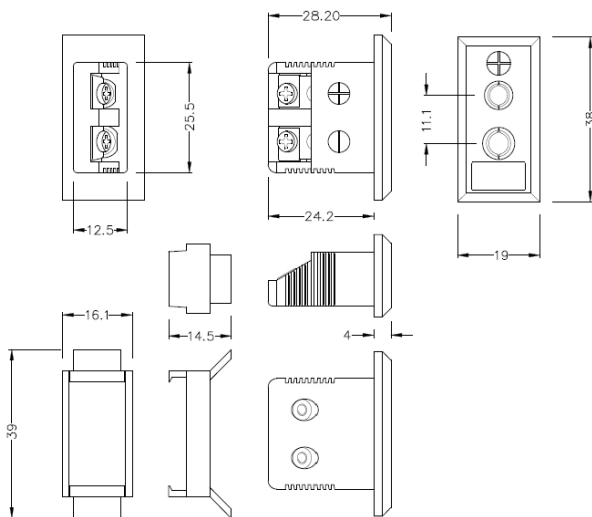

Standard Rectangulaire Thermocouple Connecteur Fascia Socket IS-K-FF Type K IEC

Standard Fascia Socket (with nylon mounting clip)
(dimensions in mm)

Labfacility are the UK's leading manufacturer of Temperature Sensors, Thermocouple Connectors and associated Temperature Instrumentation and stockings of Thermocouple Cables. The Company has been trading since 1971 and is ISO9001 accredited.

Standard Rectangulaire Thermocouple Connecteur Fascia Socket IS-K-FF Type K IEC

Clip en nylon pour une fixation simple et rapide sur le panneau. Toutes les prises de montage de carnage sont polarises au moyen de broches de taille ingale

Spcifications**Specifications**

Product Code	XE-1407-001
General Description	Accepts standard round pin plug connector. Nylon clip for quick, simple fixing to panel
Thermocouple Type	K IEC
Connector Type	Fascia Mounting Socket
Connector Size	Standard
Colour	Green
Max. Temperature	120°C
+Positive Contact	Nickel Chromium
-Negative Contact	Nickel Alloy
Standards Met	BS EN 50212:1997. RoHS