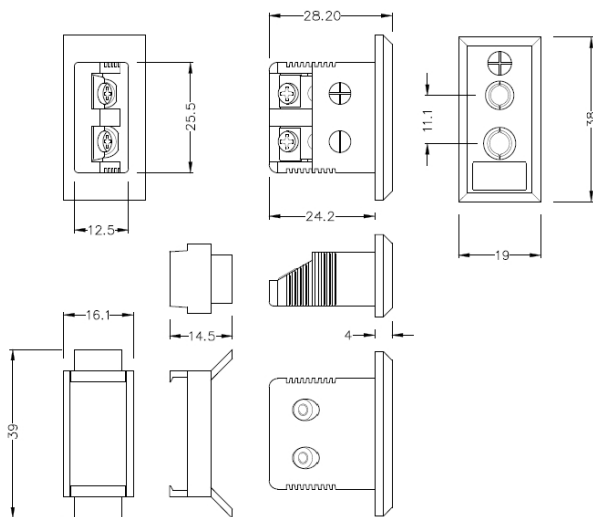

Standard Rectangulaire Thermocouple Connecteur Fascia Socket IS-K-FF Type K IEC

Standard Fascia Socket (with nylon mounting clip)
(dimensions in mm)

Labfacility are the UK's leading manufacturer of Temperature Sensors, Thermocouple Connectors and associated Temperature Instrumentation and stockings of Thermocouple Cables. The Company has been trading since 1971 and is ISO9001 accredited.

Standard Rectangulaire Thermocouple Connecteur Fascia Socket IS-K-FF Type K IEC

Clip en nylon pour une fixation simple et rapide sur le panneau. Toutes les prises de montage de carnage sont polarises au moyen de broches de taille ingale

Spcifications**Specifications**

Product Code	XE-1407-001
General Description	Accepts standard round pin plug connector. Nylon clip for quick, simple fixing to panel
Thermocouple Type	K IEC
Connector Type	Fascia Mounting Socket
Connector Size	Standard
Colour	Green
Max. Temperature	120°C
+Positive Contact	Nickel Chromium
-Negative Contact	Nickel Alloy
Standards Met	BS EN 50212:1997. RoHS