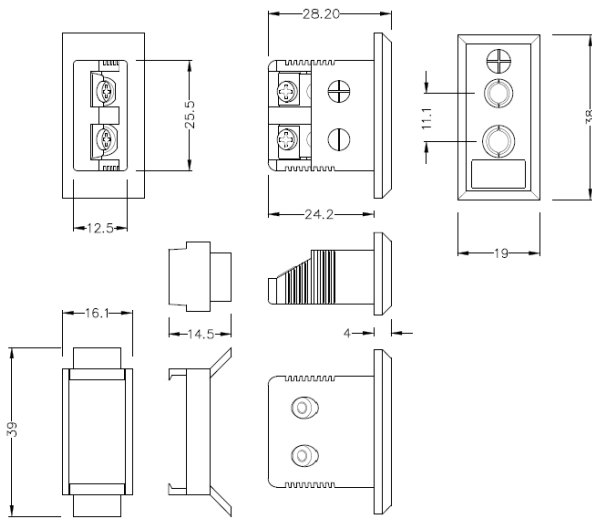

# Standard Rectangulaire Thermocouple Connecteur Fascia Socket IS-K-FF Type K IEC

**Standard Fascia Socket (with nylon mounting clip)**  
(dimensions in mm)

Labfacility are the UK's leading manufacturer of Temperature Sensors, Thermocouple Connectors and associated Temperature Instrumentation and stockings of Thermocouple Cables. The Company has been trading since 1971 and is ISO9001 accredited.

**Standard Rectangulaire Thermocouple Connecteur Fascia Socket IS-K-FF Type K IEC**

Clip en nylon pour une fixation simple et rapide sur le panneau. Toutes les prises de montage de carnage sont polarises au moyen de broches de taille ingale

**Spcifications****Specifications**

|                            |   |
|----------------------------|---|
| <b>Product Code</b>        | XE-1407-001   |
| <b>General Description</b> | Accepts standard round pin plug connector. Nylon clip for quick, simple fixing to panel |
| <b>Thermocouple Type</b>   | K IEC   |
| <b>Connector Type</b>      | Fascia Mounting Socket  |
| <b>Connector Size</b>      | Standard  |
| <b>Colour</b>              | Green   |
| <b>Max. Temperature</b>    | 120°C   |
| <b>+Positive Contact</b>   | Nickel Chromium   |
| <b>-Negative Contact</b>   | Nickel Alloy  |
| <b>Standards Met</b>       | BS EN 50212:1997. RoHS  |