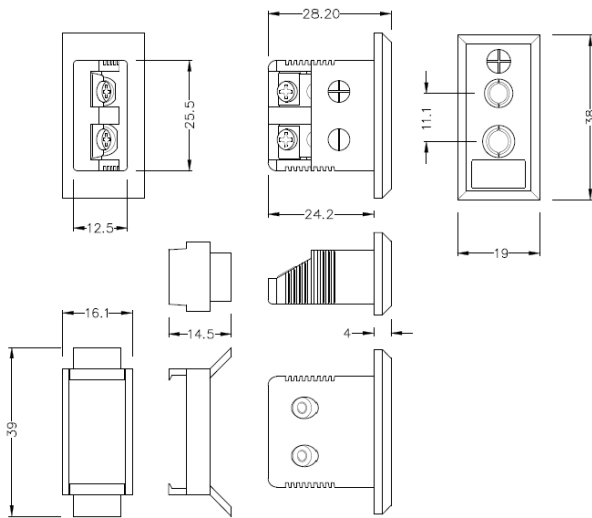

Standard Rectangulaire Thermocouple Connecteur Fascia Socket IS-K-FF Type K IEC

Standard Fascia Socket (with nylon mounting clip)
(dimensions in mm)

Labfacility are the UK's leading manufacturer of Temperature Sensors, Thermocouple Connectors and associated Temperature Instrumentation and stockings of Thermocouple Cables. The Company has been trading since 1971 and is ISO9001 accredited.

Standard Rectangulaire Thermocouple Connecteur Fascia Socket IS-K-FF Type K IEC

Clip en nylon pour une fixation simple et rapide sur le panneau. Toutes les prises de montage de carnage sont polarises au moyen de broches de taille ingale

Spcifications**Specifications**

Product Code	XE-1407-001
General Description	Accepts standard round pin plug connector. Nylon clip for quick, simple fixing to panel
Thermocouple Type	K IEC
Connector Type	Fascia Mounting Socket
Connector Size	Standard
Colour	Green
Max. Temperature	120°C
+Positive Contact	Nickel Chromium
-Negative Contact	Nickel Alloy
Standards Met	BS EN 50212:1997. RoHS