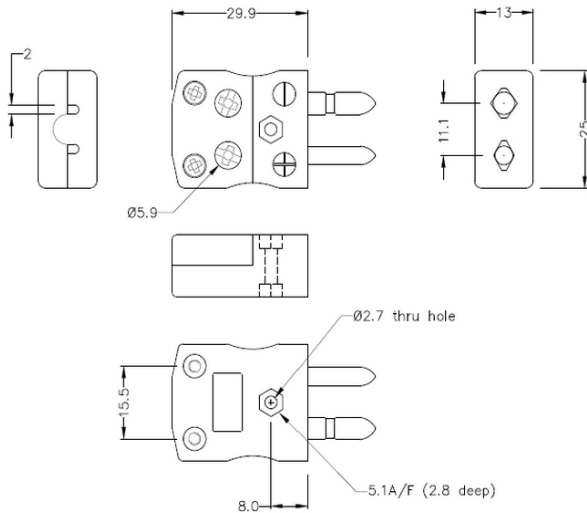

# Standard Quick Wire Thermocouple Connecteur IS-B-MQ Plug Type B IEC

**Standard in-line Plug - Quick Wire**  
(dimensions in mm)

Labfacility are the UK's leading manufacturer of Temperature Sensors, Thermocouple Connectors and associated Temperature Instrumentation and stockings of Thermocouple Cables. The Company has been trading since 1971 and is ISO9001 accredited.

**Standard Quick Wire Thermocouple Connector Plug IS-B-MQ Type B IEC**

Connexion facile 'jab-in' pour la terminaison rapide, il suffit de pousser le fil et serrer la vis. Les contacts sont polarisés pour éviter une connexion incorrecte

**Spécifications****Specifications**

<b>Product Code</b>	XE-1661-001
<b>General Description</b>	Easy 'jab-in' connection for rapid termination, contacts are polarised to prevent incorrect connection.
<b>Thermocouple Type</b>	B IEC
<b>Connector Type</b>	Quick Wire Plug
<b>Connector Size</b>	Standard
<b>Colour</b>	Grey
<b>Max. Temperature</b>	220°C
<b>Pins</b>	Solid Round Pins
<b>+Positive Contact</b>	Copper
<b>-Negative Contact</b>	Copper
<b>Standards Met</b>	BS EN 50212:1997. RoHS