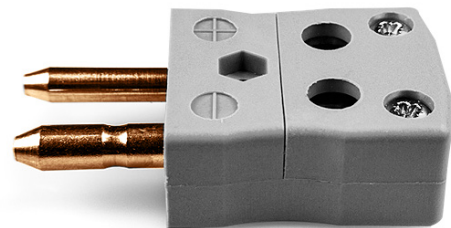

Standard Quick Wire Thermocouple Connecteur IS-B-MQ Plug Type B IEC

Standard in-line Plug - Quick Wire
(dimensions in mm)

Labfacility are the UK's leading manufacturer of Temperature Sensors, Thermocouple Connectors and associated Temperature Instrumentation and stockings of Thermocouple Cables. The Company has been trading since 1971 and is ISO9001 accredited.

Standard Quick Wire Thermocouple Connector Plug IS-B-MQ Type B IEC

Connexion facile 'jab-in' pour la terminaison rapide, il suffit de pousser le fil et serrer la vis. Les contacts sont polarisés pour éviter une connexion incorrecte

Spécifications**Specifications**

Product Code	XE-1661-001
General Description	Easy 'jab-in' connection for rapid termination, contacts are polarised to prevent incorrect connection.
Thermocouple Type	B IEC
Connector Type	Quick Wire Plug
Connector Size	Standard
Colour	Grey
Max. Temperature	220°C
Pins	Solid Round Pins
+Positive Contact	Copper
-Negative Contact	Copper
Standards Met	BS EN 50212:1997. RoHS