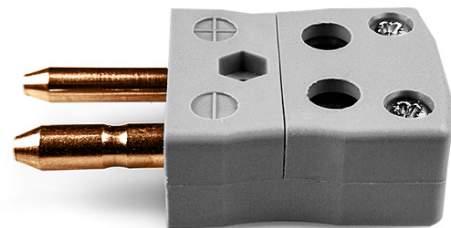

# Standard Quick Wire Thermocouple Connecteur IS-B-MQ Plug Type B IEC

**Standard in-line Plug - Quick Wire**  
(dimensions in mm)

Labfacility are the UK's leading manufacturer of Temperature Sensors, Thermocouple Connectors and associated Temperature Instrumentation and stockings of Thermocouple Cables. The Company has been trading since 1971 and is ISO9001 accredited.

**Standard Quick Wire Thermocouple Connector Plug IS-B-MQ Type B IEC**

Connexion facile 'jab-in' pour la terminaison rapide, il suffit de pousser le fil et serrer la vis. Les contacts sont polarisés pour éviter une connexion incorrecte

**Spécifications****Specifications**

<b>Product Code</b>	XE-1661-001
<b>General Description</b>	Easy 'jab-in' connection for rapid termination, contacts are polarised to prevent incorrect connection.
<b>Thermocouple Type</b>	B IEC
<b>Connector Type</b>	Quick Wire Plug
<b>Connector Size</b>	Standard
<b>Colour</b>	Grey
<b>Max. Temperature</b>	220°C
<b>Pins</b>	Solid Round Pins
<b>+Positive Contact</b>	Copper
<b>-Negative Contact</b>	Copper
<b>Standards Met</b>	BS EN 50212:1997. RoHS