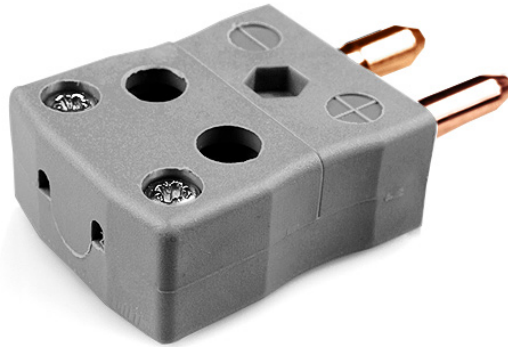

Standard Quick Wire Thermocouple Connecteur IS-B-MQ Plug Type B IEC

Standard in-line Plug - Quick Wire
(dimensions in mm)

Labfacility are the UK's leading manufacturer of Temperature Sensors, Thermocouple Connectors and associated Temperature Instrumentation and stockings of Thermocouple Cables. The Company has been trading since 1971 and is ISO9001 accredited.

Standard Quick Wire Thermocouple Connector Plug IS-B-MQ Type B IEC

Connexion facile 'jab-in' pour la terminaison rapide, il suffit de pousser le fil et serrer la vis. Les contacts sont polarisés pour éviter une connexion incorrecte

Spécifications**Specifications**

Product Code	XE-1661-001
General Description	Easy 'jab-in' connection for rapid termination, contacts are polarised to prevent incorrect connection.
Thermocouple Type	B IEC
Connector Type	Quick Wire Plug
Connector Size	Standard
Colour	Grey
Max. Temperature	220°C
Pins	Solid Round Pins
+Positive Contact	Copper
-Negative Contact	Copper
Standards Met	BS EN 50212:1997. RoHS