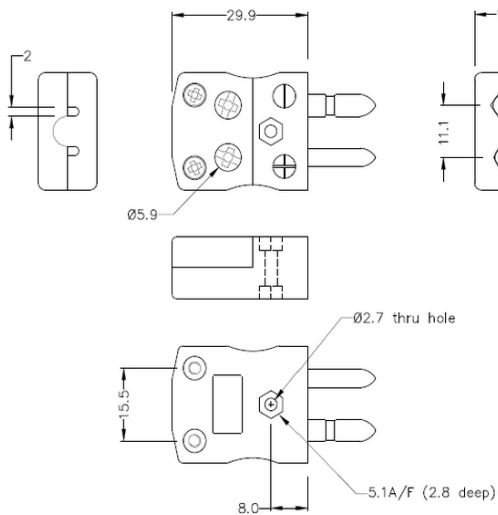

Standard Quick Wire Thermocouple Connecteur IS-B-MQ Plug Type B IEC

Standard in-line Plug - Quick Wire
(dimensions in mm)

Labfacility are the UK's leading manufacturer of Temperature Sensors, Thermocouple Connectors and associated Temperature Instrumentation and stockings of Thermocouple Cables. The Company has been trading since 1971 and is ISO9001 accredited.

Standard Quick Wire Thermocouple Connector Plug IS-B-MQ Type B IEC

Connexion facile 'jab-in' pour la terminaison rapide, il suffit de pousser le fil et serrer la vis. Les contacts sont polarisés pour éviter une connexion incorrecte

Spécifications**Specifications**

Product Code	XE-1661-001
General Description	Easy 'jab-in' connection for rapid termination, contacts are polarised to prevent incorrect connection.
Thermocouple Type	B IEC
Connector Type	Quick Wire Plug
Connector Size	Standard
Colour	Grey
Max. Temperature	220°C
Pins	Solid Round Pins
+Positive Contact	Copper
-Negative Contact	Copper
Standards Met	BS EN 50212:1997. RoHS