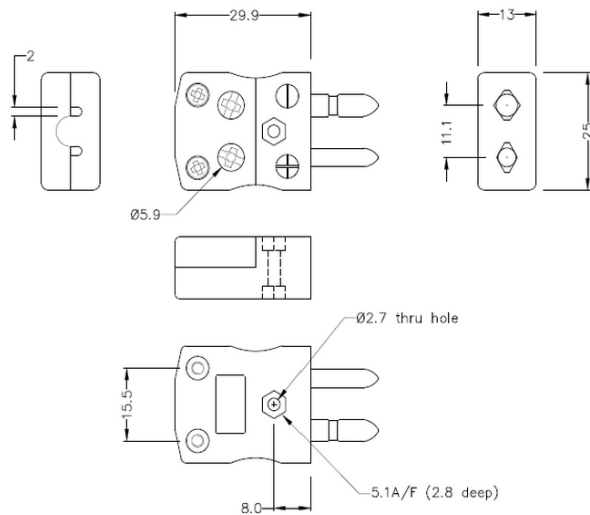

## Standard Quick Wire Thermocouple Connector Plug IS-T-MQ Type T IEC

**Standard in-line Plug - Quick Wire**  
(dimensions in mm)

Labfacility are the UK's leading manufacturer of Temperature Sensors, Thermocouple Connectors and associated Temperature Instrumentation and stockings of Thermocouple Cables. The Company has been trading since 1971 and is ISO9001 accredited.

**Standard Quick Wire Thermocouple Connector Plug IS-T-MQ Type T IEC**

Connexion facile 'jab-in' pour la terminaison rapide, il suffit de pousser le fil et serrer la vis. Les contacts sont polarisés pour éviter une connexion incorrecte

**Spécifications****Specifications**

<b>Product Code</b>	XE-1501-001
<b>General Description</b>	Easy 'jab-in' connection for rapid termination, contacts are polarised to prevent incorrect connection.
<b>Connector Type</b>	Quick Wire Plug
<b>Connector Size</b>	Standard
<b>Colour</b>	Brown
<b>Max. Temperature</b>	220°C
<b>Pins</b>	Solid Round Pins
<b>+Positive Contact</b>	Copper
<b>-Negative Contact</b>	Copper Nickel
<b>Standards Met</b>	BS EN 50212:1997. RoHS