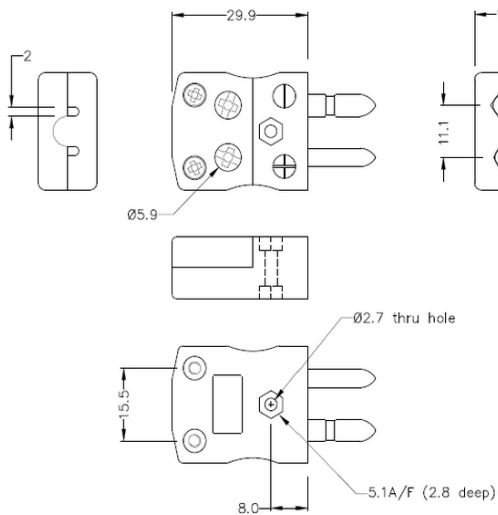

## Standard Quick Wire Thermocouple Connector Plug IS-T-MQ Type T IEC

**Standard in-line Plug - Quick Wire**  
(dimensions in mm)

Labfacility are the UK's leading manufacturer of Temperature Sensors, Thermocouple Connectors and associated Temperature Instrumentation and stockings of Thermocouple Cables. The Company has been trading since 1971 and is ISO9001 accredited.

**Standard Quick Wire Thermocouple Connector Plug IS-T-MQ Type T IEC**

Connexion facile 'jab-in' pour la terminaison rapide, il suffit de pousser le fil et serrer la vis. Les contacts sont polarisés pour éviter une connexion incorrecte

**Spécifications****Specifications**

<b>Product Code</b>	XE-1501-001
<b>General Description</b>	Easy 'jab-in' connection for rapid termination, contacts are polarised to prevent incorrect connection.
<b>Connector Type</b>	Quick Wire Plug
<b>Connector Size</b>	Standard
<b>Colour</b>	Brown
<b>Max. Temperature</b>	220°C
<b>Pins</b>	Solid Round Pins
<b>+Positive Contact</b>	Copper
<b>-Negative Contact</b>	Copper Nickel
<b>Standards Met</b>	BS EN 50212:1997. RoHS