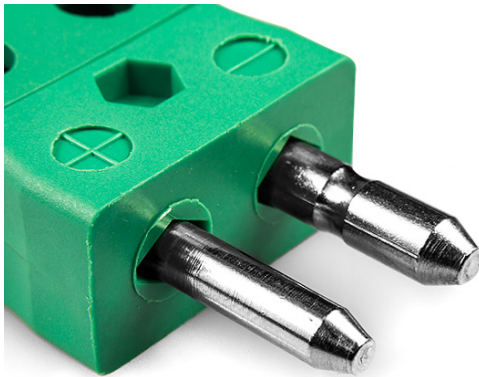

Standard Quick Wire Thermocouple Connector IS-K-MQ Type K IEC

Labfacility are the UK's leading manufacturer of Temperature Sensors, Thermocouple Connectors and associated Temperature Instrumentation and stockings of Thermocouple Cables. The Company has been trading since 1971 and is ISO9001 accredited.

Standard Quick Wire Thermocouple Connecteur IS-K-MQ Type K IEC

Connexion facile 'jab-in' pour une terminaison rapide, il suffit d'enfoncer le fil et de serrer la vis. Les contacts sont polarisés pour éviter une connexion incorrecte

Specifications**Specifications**

Product Code	XE-1411-001
General Description	Easy 'jab-in' connection for rapid termination, contacts are polarised to prevent incorrect connection.
Thermocouple Type	K IEC
Connector Type	Quick Wire Plug
Connector Size	Standard
Colour	Green
Max. Temperature	220°C
Pins	Solid Round Pins
+Positive Contact	Nickel Chromium
-Negative Contact	Nickel Alloy
Standards Met	BS EN 50212:1997. RoHS