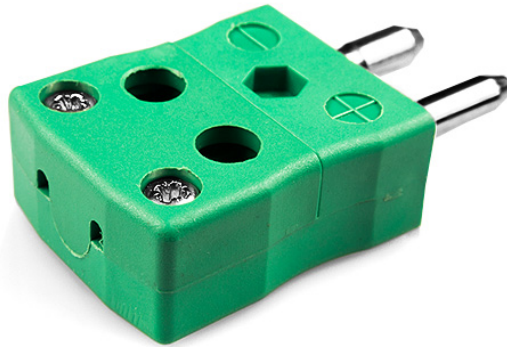

## Standard Quick Wire Thermocouple Connector IS-K-MQ Type K IEC

Labfacility are the UK's leading manufacturer of Temperature Sensors, Thermocouple Connectors and associated Temperature Instrumentation and stockings of Thermocouple Cables. The Company has been trading since 1971 and is ISO9001 accredited.

**Standard Quick Wire Thermocouple Connecteur IS-K-MQ Type K IEC**

Connexion facile 'jab-in' pour une terminaison rapide, il suffit d'enfoncer le fil et de serrer la vis. Les contacts sont polarisés pour éviter une connexion incorrecte

**Specifications****Specifications**

<b>Product Code</b>	XE-1411-001
<b>General Description</b>	Easy 'jab-in' connection for rapid termination, contacts are polarised to prevent incorrect connection.
<b>Thermocouple Type</b>	K IEC
<b>Connector Type</b>	Quick Wire Plug
<b>Connector Size</b>	Standard
<b>Colour</b>	Green
<b>Max. Temperature</b>	220°C
<b>Pins</b>	Solid Round Pins
<b>+Positive Contact</b>	Nickel Chromium
<b>-Negative Contact</b>	Nickel Alloy
<b>Standards Met</b>	BS EN 50212:1997. RoHS