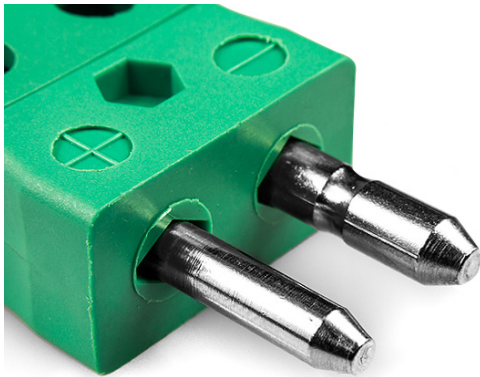

Standard Quick Wire Thermocouple Connector IS-K-MQ Type K IEC

Labfacility are the UK's leading manufacturer of Temperature Sensors, Thermocouple Connectors and associated Temperature Instrumentation and stockings of Thermocouple Cables. The Company has been trading since 1971 and is ISO9001 accredited.

Standard Quick Wire Thermocouple Connecteur IS-K-MQ Type K IEC

Connexion facile 'jab-in' pour une terminaison rapide, il suffit d'enfoncer le fil et de serrer la vis. Les contacts sont polarisés pour éviter une connexion incorrecte

Specifications**Specifications**

Product Code	XE-1411-001
General Description	Easy 'jab-in' connection for rapid termination, contacts are polarised to prevent incorrect connection.
Thermocouple Type	K IEC
Connector Type	Quick Wire Plug
Connector Size	Standard
Colour	Green
Max. Temperature	220°C
Pins	Solid Round Pins
+Positive Contact	Nickel Chromium
-Negative Contact	Nickel Alloy
Standards Met	BS EN 50212:1997. RoHS