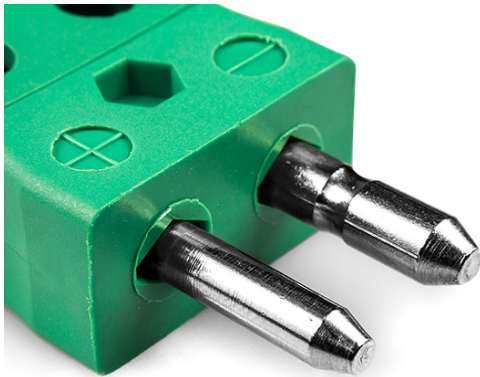

## Standard Quick Wire Thermocouple Connector IS-K-MQ Type K IEC

Labfacility are the UK's leading manufacturer of Temperature Sensors, Thermocouple Connectors and associated Temperature Instrumentation and stockings of Thermocouple Cables. The Company has been trading since 1971 and is ISO9001 accredited.

**Standard Quick Wire Thermocouple Connecteur IS-K-MQ Type K IEC**

Connexion facile 'jab-in' pour une terminaison rapide, il suffit d'enfoncer le fil et de serrer la vis. Les contacts sont polarisés pour éviter une connexion incorrecte

**Specifications****Specifications**

<b>Product Code</b>	XE-1411-001
<b>General Description</b>	Easy 'jab-in' connection for rapid termination, contacts are polarised to prevent incorrect connection.
<b>Thermocouple Type</b>	K IEC
<b>Connector Type</b>	Quick Wire Plug
<b>Connector Size</b>	Standard
<b>Colour</b>	Green
<b>Max. Temperature</b>	220°C
<b>Pins</b>	Solid Round Pins
<b>+Positive Contact</b>	Nickel Chromium
<b>-Negative Contact</b>	Nickel Alloy
<b>Standards Met</b>	BS EN 50212:1997. RoHS