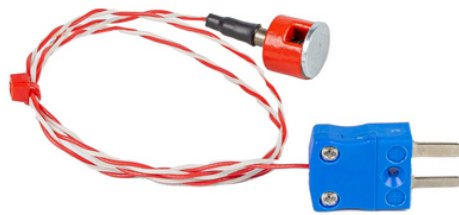

**JIS Type K 0,7 kg Thermocouple aimant
bouton-tirette, isol en PTFE avec prise miniature -
0,5 m**

Labfacility are the UK's leading manufacturer of Temperature Sensors, Thermocouple Connectors and associated Temperature Instrumentation and stockings of Thermocouple Cables. The Company has been trading since 1971 and is ISO9001 accredited.

Specifications**Specifications**

Product Code	XE-0550-001
General Description	Ideal for ferrous metal surface measurement
Sensor Type	K JIS
Thermocouple Junction	Grounded at tip
Magnet	1/2" diameter button type, 0.7kg Pull
Cable Length	0.5m
Cable Type	PFA insulated twin-twist wires
Cable Termination	Miniature Fitted Plug
Max. Temperature	+250°C (plug 200°C)
Standards Met	JIS (Japanese Industrial Standards)
Colour	Positive: Red / Negative: White