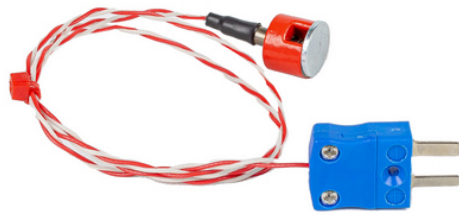

JIS Type K 0,7 kg Thermocouple aimant bouton-tirette, isol en PTFE avec prise miniature - 0,5 m

Labfacility are the UK's leading manufacturer of Temperature Sensors, Thermocouple Connectors and associated Temperature Instrumentation and stockings of Thermocouple Cables. The Company has been trading since 1971 and is ISO9001 accredited.

Specifications**Specifications**

Product Code	XE-0550-001
General Description	Ideal for ferrous metal surface measurement
Sensor Type	K JIS
Thermocouple Junction	Grounded at tip
Magnet	1/2" diameter button type, 0.7kg Pull
Cable Length	0.5m
Cable Type	PFA insulated twin-twist wires
Cable Termination	Miniature Fitted Plug
Max. Temperature	+250°C (plug 200°C)
Standards Met	JIS (Japanese Industrial Standards)
Colour	Positive: Red / Negative: White