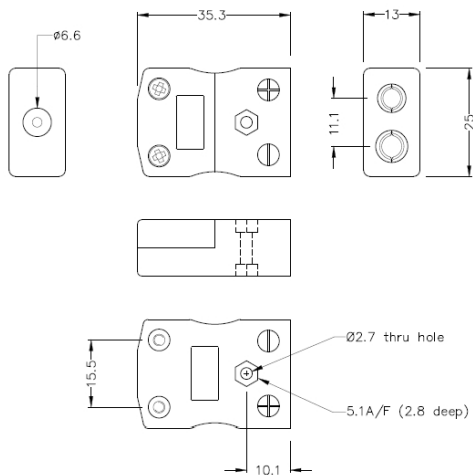

## Connecteur thermocouple standard Socket IS-B-F Type B IEC

**Standard in-line Socket**  
(dimensions in mm)

Labfacility are the UK's leading manufacturer of Temperature Sensors, Thermocouple Connectors and associated Temperature Instrumentation and stockings of Thermocouple Cables. The Company has been trading since 1971 and is ISO9001 accredited.

**Connecteur thermocouple standard Socket IS-B-F Type B IEC**

Accepte les broches rondes standard, adaptées aux applications industrielles

**Spécifications****Specifications**

<b>Product Code</b>	XE-1652-001
<b>General Description</b>	Accepts standard round plug pins, contacts are polarised to prevent incorrect connection.
<b>Thermocouple Type</b>	B IEC
<b>Connector Type</b>	Socket
<b>Connector Size</b>	Standard
<b>Colour</b>	Grey
<b>Max. Temperature</b>	220°C
<b>+Positive Contact</b>	Copper
<b>-Negative Contact</b>	Copper
<b>Standards Met</b>	BS EN 50212:1997. RoHS