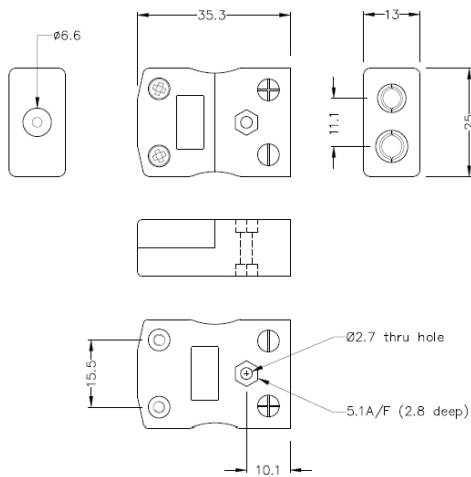

## Connecteur thermocouple standard Prise en ligne IS-J-F Type J IEC

**Standard in-line Socket**  
(dimensions in mm)

Labfacility are the UK's leading manufacturer of Temperature Sensors, Thermocouple Connectors and associated Temperature Instrumentation and stockings of Thermocouple Cables. The Company has been trading since 1971 and is ISO9001 accredited.

**Connecteur thermocouple standard Prise en ligne IS-J-F Type J IEC**

Accepte les broches rondes standard, adaptes aux applications industrielles

**Spcifications****Specifications**

<b>Product Code</b>	XE-1462-001
<b>General Description</b>	Accepts standard round plug pins, contacts are polarised to prevent incorrect connection.
<b>Thermocouple Type</b>	J IEC
<b>Connector Type</b>	Socket
<b>Connector Size</b>	Standard
<b>Colour</b>	Black
<b>Max. Temperature</b>	220°C
<b>+Positive Contact</b>	Iron
<b>-Negative Contact</b>	Copper Nickel
<b>Standards Met</b>	BS EN 50212:1997. RoHS