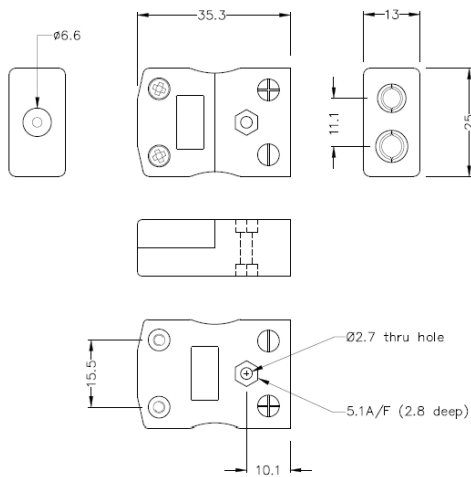

Connecteur thermocouple standard Prise en ligne IS-K-F Type K IEC

Standard in-line Socket
(dimensions in mm)

Labfacility are the UK's leading manufacturer of Temperature Sensors, Thermocouple Connectors and associated Temperature Instrumentation and stockings of Thermocouple Cables. The Company has been trading since 1971 and is ISO9001 accredited.

Connecteur thermocouple standard Prise en ligne IS-K-F Type K IEC

Accepte les broches rondes standard, adaptes aux applications industrielles

Spcifications**Specifications**

| | |
|----------------------------|---|
| Product Code | XE-1402-001 |
| General Description | Accepts standard round plug pins, contacts are polarised to prevent incorrect connection. |
| Thermocouple Type | K IEC |
| Connector Type | Socket |
| Connector Size | Standard |
| Colour | Green |
| Max. Temperature | 220°C |
| +Positive Contact | Nickel Chromium |
| -Negative Contact | Nickel Alloy |
| Standards Met | BS EN 50212:1997. RoHS |