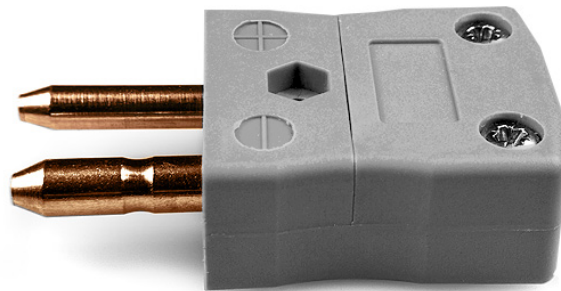

# Plug standard thermocouple connecteur IS-B-M Type B IEC

**Standard in-line Plug**  
(dimensions in mm)

Labfacility are the UK's leading manufacturer of Temperature Sensors, Thermocouple Connectors and associated Temperature Instrumentation and stockings of Thermocouple Cables. The Company has been trading since 1971 and is ISO9001 accredited.

**Plug standard thermocouple connecteur IS-B-M Type B IEC**

Les contacts sont faits a partir de véritables alliages Thermocouple. Convient aux applications industrielles

**Spécifications****Specifications**

<b>Product Code</b>	XE-1650-001
<b>General Description</b>	Contacts are polarised to prevent incorrect connection
<b>Thermocouple Type</b>	B IEC
<b>Connector Type</b>	Plug
<b>Connector Size</b>	Standard
<b>Colour</b>	Grey
<b>Max. Temperature</b>	220°C
<b>Pins</b>	Solid Round Pins
<b>+Positive Contact</b>	Copper
<b>-Negative Contact</b>	Copper
<b>Standards Met</b>	BS EN 50212:1997. RoHS