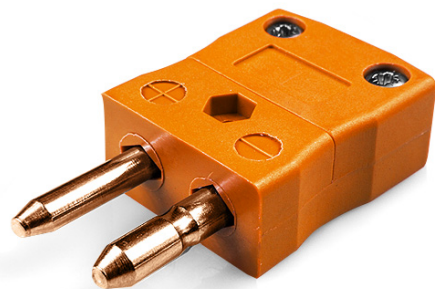

Plug standard thermocouple connecteur IS-R/S-M Type R/S IEC

Standard in-line Plug
(dimensions in mm)

Labfacility are the UK's leading manufacturer of Temperature Sensors, Thermocouple Connectors and associated Temperature Instrumentation and stockings of Thermocouple Cables. The Company has been trading since 1971 and is ISO9001 accredited.

Plug standard thermocouple connecteur IS-R/S-M Type R/S IEC

Les contacts sont faits a partir de véritables alliages Thermocouple. Convient aux applications industrielles

Spécifications**Specifications**

Product Code	XE-1590-001
General Description	Contacts are polarised to prevent incorrect connection
Thermocouple Type	R/S IEC
Connector Type	Plug
Connector Size	Standard
Colour	Orange
Max. Temperature	220°C
Pins	Solid Round Pins
+Positive Contact	Copper
-Negative Contact	Copper Alloy
Standards Met	BS EN 50212:1997. RoHS