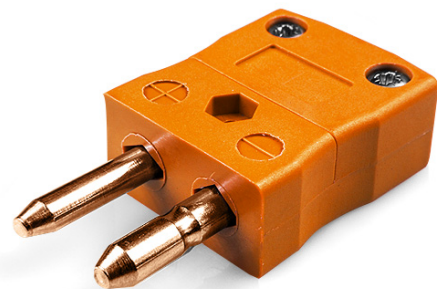

## Plug standard thermocouple connecteur IS-R/S-M Type R/S IEC

**Standard in-line Plug**  
(dimensions in mm)

Labfacility are the UK's leading manufacturer of Temperature Sensors, Thermocouple Connectors and associated Temperature Instrumentation and stockings of Thermocouple Cables. The Company has been trading since 1971 and is ISO9001 accredited.

**Plug standard thermocouple connecteur IS-R/S-M Type R/S IEC**

Les contacts sont faits a partir de véritables alliages Thermocouple. Convient aux applications industrielles

**Spécifications****Specifications**

<b>Product Code</b>	XE-1590-001
<b>General Description</b>	Contacts are polarised to prevent incorrect connection
<b>Thermocouple Type</b>	R/S IEC
<b>Connector Type</b>	Plug
<b>Connector Size</b>	Standard
<b>Colour</b>	Orange
<b>Max. Temperature</b>	220°C
<b>Pins</b>	Solid Round Pins
<b>+Positive Contact</b>	Copper
<b>-Negative Contact</b>	Copper Alloy
<b>Standards Met</b>	BS EN 50212:1997. RoHS