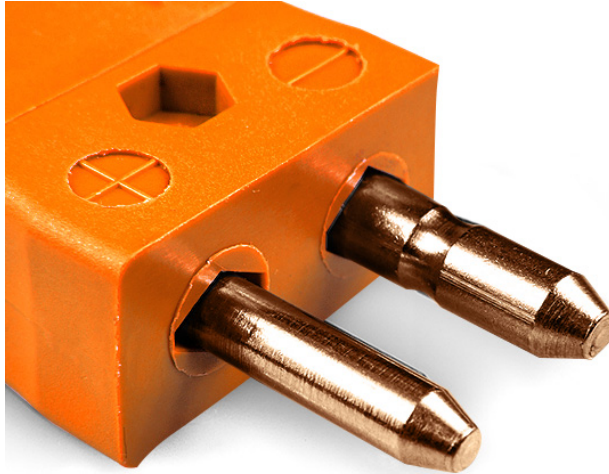

Plug standard thermocouple connecteur IS-R/S-M Type R/S IEC

Standard in-line Plug
(dimensions in mm)

Labfacility are the UK's leading manufacturer of Temperature Sensors, Thermocouple Connectors and associated Temperature Instrumentation and stockings of Thermocouple Cables. The Company has been trading since 1971 and is ISO9001 accredited.

Plug standard thermocouple connecteur IS-R/S-M Type R/S IEC

Les contacts sont faits a partir de véritables alliages Thermocouple. Convient aux applications industrielles

Spécifications**Specifications**

Product Code	XE-1590-001
General Description	Contacts are polarised to prevent incorrect connection
Thermocouple Type	R/S IEC
Connector Type	Plug
Connector Size	Standard
Colour	Orange
Max. Temperature	220°C
Pins	Solid Round Pins
+Positive Contact	Copper
-Negative Contact	Copper Alloy
Standards Met	BS EN 50212:1997. RoHS