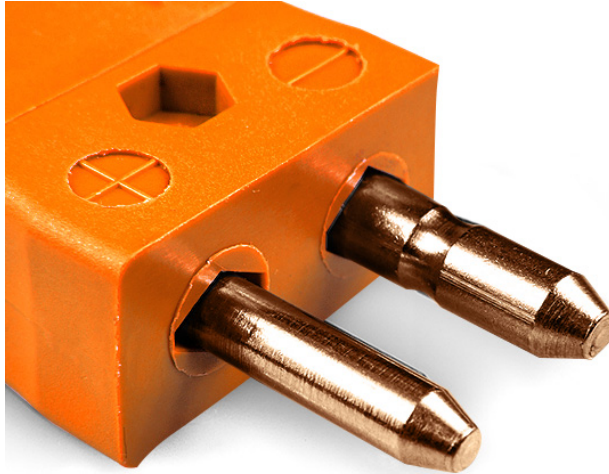

## Plug standard thermocouple connecteur IS-R/S-M Type R/S IEC

**Standard in-line Plug**  
(dimensions in mm)

Labfacility are the UK's leading manufacturer of Temperature Sensors, Thermocouple Connectors and associated Temperature Instrumentation and stockings of Thermocouple Cables. The Company has been trading since 1971 and is ISO9001 accredited.

**Plug standard thermocouple connecteur IS-R/S-M Type R/S IEC**

Les contacts sont faits a partir de véritables alliages Thermocouple. Convient aux applications industrielles

**Spécifications****Specifications**

<b>Product Code</b>	XE-1590-001
<b>General Description</b>	Contacts are polarised to prevent incorrect connection
<b>Thermocouple Type</b>	R/S IEC
<b>Connector Type</b>	Plug
<b>Connector Size</b>	Standard
<b>Colour</b>	Orange
<b>Max. Temperature</b>	220°C
<b>Pins</b>	Solid Round Pins
<b>+Positive Contact</b>	Copper
<b>-Negative Contact</b>	Copper Alloy
<b>Standards Met</b>	BS EN 50212:1997. RoHS