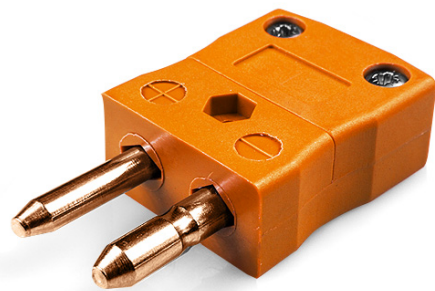

Plug standard thermocouple connecteur IS-R/S-M Type R/S IEC

Standard in-line Plug
(dimensions in mm)

Labfacility are the UK's leading manufacturer of Temperature Sensors, Thermocouple Connectors and associated Temperature Instrumentation and stockings of Thermocouple Cables. The Company has been trading since 1971 and is ISO9001 accredited.

Plug standard thermocouple connecteur IS-R/S-M Type R/S IEC

Les contacts sont faits a partir de véritables alliages Thermocouple. Convient aux applications industrielles

Spécifications**Specifications**

Product Code	XE-1590-001
General Description	Contacts are polarised to prevent incorrect connection
Thermocouple Type	R/S IEC
Connector Type	Plug
Connector Size	Standard
Colour	Orange
Max. Temperature	220°C
Pins	Solid Round Pins
+Positive Contact	Copper
-Negative Contact	Copper Alloy
Standards Met	BS EN 50212:1997. RoHS