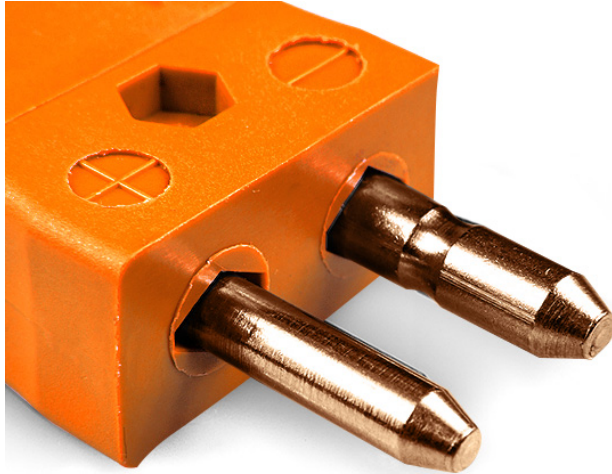

Plug standard thermocouple connecteur IS-R/S-M Type R/S IEC

Standard in-line Plug
(dimensions in mm)

Labfacility are the UK's leading manufacturer of Temperature Sensors, Thermocouple Connectors and associated Temperature Instrumentation and stockings of Thermocouple Cables. The Company has been trading since 1971 and is ISO9001 accredited.

Plug standard thermocouple connecteur IS-R/S-M Type R/S IEC

Les contacts sont faits a partir de véritables alliages Thermocouple. Convient aux applications industrielles

Spécifications**Specifications**

Product Code	XE-1590-001
General Description	Contacts are polarised to prevent incorrect connection
Thermocouple Type	R/S IEC
Connector Type	Plug
Connector Size	Standard
Colour	Orange
Max. Temperature	220°C
Pins	Solid Round Pins
+Positive Contact	Copper
-Negative Contact	Copper Alloy
Standards Met	BS EN 50212:1997. RoHS