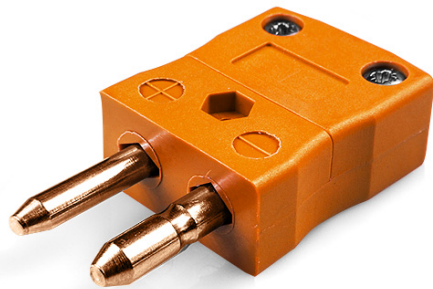

Plug standard thermocouple connecteur IS-R/S-M Type R/S IEC

Standard in-line Plug
(dimensions in mm)

Labfacility are the UK's leading manufacturer of Temperature Sensors, Thermocouple Connectors and associated Temperature Instrumentation and stockings of Thermocouple Cables. The Company has been trading since 1971 and is ISO9001 accredited.

Plug standard thermocouple connecteur IS-R/S-M Type R/S IEC

Les contacts sont faits a partir de véritables alliages Thermocouple. Convient aux applications industrielles

Spécifications**Specifications**

Product Code	XE-1590-001
General Description	Contacts are polarised to prevent incorrect connection
Thermocouple Type	R/S IEC
Connector Type	Plug
Connector Size	Standard
Colour	Orange
Max. Temperature	220°C
Pins	Solid Round Pins
+Positive Contact	Copper
-Negative Contact	Copper Alloy
Standards Met	BS EN 50212:1997. RoHS