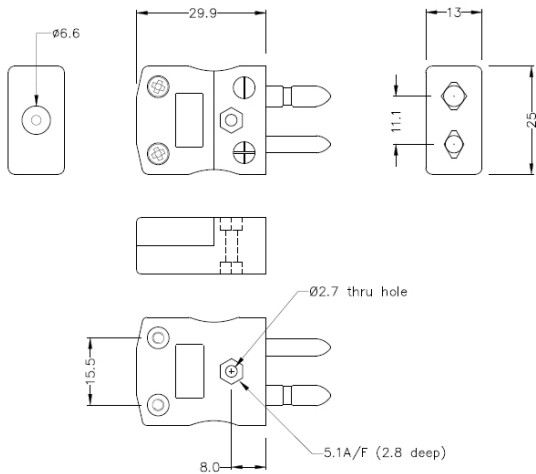

# Connecteur thermocouple standard IS-T-M Type T IEC

**Standard in-line Plug**  
(dimensions in mm)

Labfacility are the UK's leading manufacturer of Temperature Sensors, Thermocouple Connectors and associated Temperature Instrumentation and stockings of Thermocouple Cables. The Company has been trading since 1971 and is ISO9001 accredited.

<b>Product Code</b>	XE-1490-001
<b>General Description</b>	Contacts are polarised to prevent incorrect connection
<b>Thermocouple Type</b>	T IEC
<b>Connector Type</b>	Plug
<b>Connector Size</b>	Standard
<b>Colour</b>	Brown
<b>Max. Temperature</b>	220°C
<b>Pins</b>	Solid Round Pins
<b>+Positive Contact</b>	Copper
<b>-Negative Contact</b>	Copper Nickel
<b>Standards Met</b>	BS EN 50212:1997. RoHS