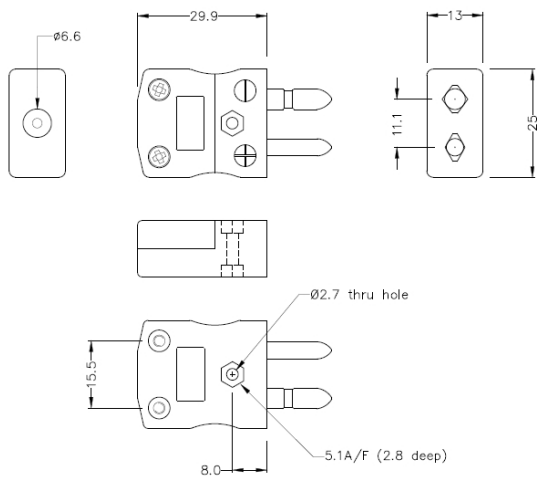

## Prise de connecteur de thermocouple standard IS-J-M Type J IEC

**Standard in-line Plug**  
(dimensions in mm)

Labfacility are the UK's leading manufacturer of Temperature Sensors, Thermocouple Connectors and associated Temperature Instrumentation and stockings of Thermocouple Cables. The Company has been trading since 1971 and is ISO9001 accredited.

**Prise de connecteur de thermocouple standard IS-J-M Type J IEC**

Les contacts sont fabriqués à partir de véritables alliages de thermocouples. Convient aux applications industrielles

**Spifications****Specifications**

<b>Product Code</b>	XE-1460-001
<b>General Description</b>	Contacts are polarised to prevent incorrect connection
<b>Thermocouple Type</b>	J IEC
<b>Connector Type</b>	Plug
<b>Connector Size</b>	Standard
<b>Colour</b>	Black
<b>Max. Temperature</b>	220°C
<b>Pins</b>	Solid Round Pins
<b>+Positive Contact</b>	Iron
<b>-Negative Contact</b>	Copper Nickel
<b>Standards Met</b>	BS EN 50212:1997. RoHS