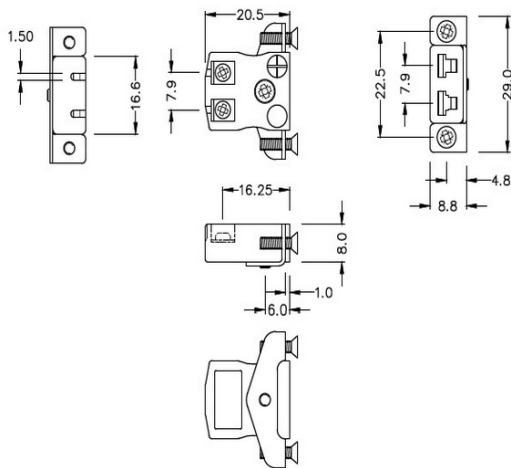

Miniature Quick Wire Thermocouple Connector Panel Mount avec Bracket en acier inoxydable IM-E-SSPFQ Type E IEC

Miniature Socket -

Quick Wire with stainless steel mounting bracket

(dimensions in mm)

Labfacility are the UK's leading manufacturer of Temperature Sensors, Thermocouple Connectors and associated Temperature Instrumentation and stockings of Thermocouple Cables. The Company has been trading since 1971 and is ISO9001 accredited.

**Miniature Quick Wire Thermocouple Connector Panel Mount avec Bracket en acier inoxydable IM-E-SSPFQ
Type E IEC**

Les prises miniatures de taille fournies avec des supports en acier inoxydable, permet un ajustement rapide, fiable et robuste dans le panneau

Spécifications**Specifications**

Product Code	XE-1336-001
General Description	Contacts are polarized to ensure correct connection
Thermocouple Type	E IEC
Connector Type	Quick Wire Socket with SS Bracket
Connector Size	Miniature
Colour	Violet
Max. Temperature	220°C
+Positive Contact	Nickel Chromium
-Negative Contact	Copper Nickel
Standards Met	BS EN 50212:1997. RoHS