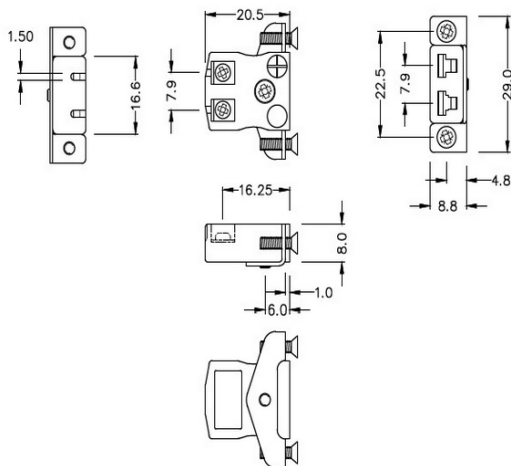

Miniature Quick Wire Thermocouple Connector Panel Mount avec Bracket en acier inoxydable IM-B-SSPFQ Type B IEC

Miniature Socket -

Quick Wire with stainless steel mounting bracket

(dimensions in mm)

Labfacility are the UK's leading manufacturer of Temperature Sensors, Thermocouple Connectors and associated Temperature Instrumentation and stockings of Thermocouple Cables. The Company has been trading since 1971 and is ISO9001 accredited.

**Miniature Quick Wire Thermocouple Connector Panel Mount avec Bracket en acier inoxydable IM-B-SSPFQ
Type B IEC**

Les prises miniatures de taille fournies avec des supports en acier inoxydable, permet un ajustement rapide, fiable et robuste dans le panneau

Spécifications**Specifications**

Product Code	XE-1356-001
General Description	Contacts are polarized to ensure correct connection
Thermocouple Type	B IEC
Connector Type	Quick Wire Socket with SS Bracket
Connector Size	Miniature
Colour	Grey
Max. Temperature	220°C
+Positive Contact	Copper
-Negative Contact	Copper
Standards Met	BS EN 50212:1997. RoHS