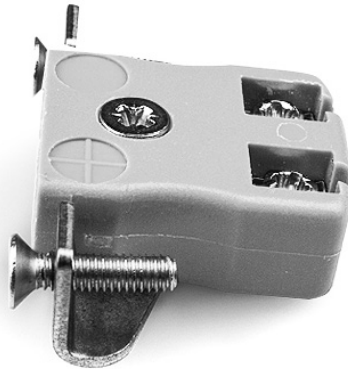

Miniature Quick Wire Thermocouple Connector Panel Mount avec Bracket en acier inoxydable IM-B-SSPFQ Type B IEC

Miniature Socket -

Quick Wire with stainless steel mounting bracket

(dimensions in mm)

Labfacility are the UK's leading manufacturer of Temperature Sensors, Thermocouple Connectors and associated Temperature Instrumentation and stockings of Thermocouple Cables. The Company has been trading since 1971 and is ISO9001 accredited.

**Miniature Quick Wire Thermocouple Connector Panel Mount avec Bracket en acier inoxydable IM-B-SSPFQ
Type B IEC**

Les prises miniatures de taille fournies avec des supports en acier inoxydable, permet un ajustement rapide, fiable et robuste dans le panneau

Spécifications**Specifications**

Product Code	XE-1356-001
General Description	Contacts are polarized to ensure correct connection
Thermocouple Type	B IEC
Connector Type	Quick Wire Socket with SS Bracket
Connector Size	Miniature
Colour	Grey
Max. Temperature	220°C
+Positive Contact	Copper
-Negative Contact	Copper
Standards Met	BS EN 50212:1997. RoHS