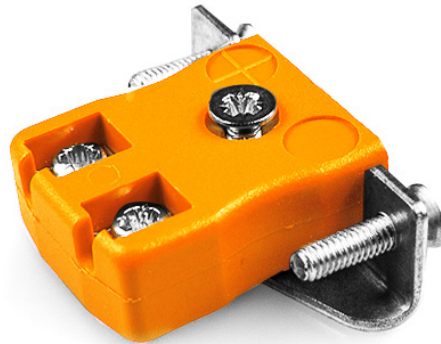

Miniature Quick Wire Thermocouple Connector Panel Mount avec Bracket en acier inoxydable IM-R/S-SSPFQ Type R/S IEC

Miniature Socket -

Quick Wire with stainless steel mounting bracket

(dimensions in mm)

Labfacility are the UK's leading manufacturer of Temperature Sensors, Thermocouple Connectors and associated Temperature Instrumentation and stockings of Thermocouple Cables. The Company has been trading since 1971 and is ISO9001 accredited.

**Miniature Quick Wire Thermocouple Connector Panel Mount avec Bracket en acier inoxydable IM-R/S-SSPFQ
Type R/S IEC**

Les prises miniatures de taille fournies avec des supports en acier inoxydable, permet un ajustement rapide, fiable et robuste dans le panneau

Spécifications**Specifications**

Product Code	XE-1296-001
General Description	Contacts are polarized to ensure correct connection
Thermocouple Type	R/S IEC
Connector Type	Quick Wire Socket with SS Bracket
Connector Size	Miniature
Colour	Orange
Max. Temperature	220°C
+Positive Contact	Copper
-Negative Contact	Copper Alloy
Standards Met	BS EN 50212:1997. RoHS