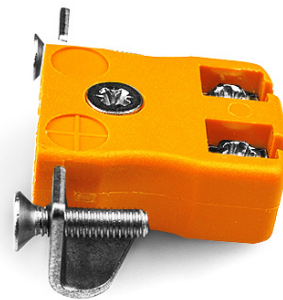

Miniature Quick Wire Thermocouple Connector Panel Mount avec Bracket en acier inoxydable IM-R/S-SSPFQ Type R/S IEC

Miniature Socket -

Quick Wire with stainless steel mounting bracket

(dimensions in mm)

Labfacility are the UK's leading manufacturer of Temperature Sensors, Thermocouple Connectors and associated Temperature Instrumentation and stockings of Thermocouple Cables. The Company has been trading since 1971 and is ISO9001 accredited.

**Miniature Quick Wire Thermocouple Connector Panel Mount avec Bracket en acier inoxydable IM-R/S-SSPFQ
Type R/S IEC**

Les prises miniatures de taille fournies avec des supports en acier inoxydable, permet un ajustement rapide, fiable et robuste dans le panneau

Spécifications**Specifications**

Product Code	XE-1296-001
General Description	Contacts are polarized to ensure correct connection
Thermocouple Type	R/S IEC
Connector Type	Quick Wire Socket with SS Bracket
Connector Size	Miniature
Colour	Orange
Max. Temperature	220°C
+Positive Contact	Copper
-Negative Contact	Copper Alloy
Standards Met	BS EN 50212:1997. RoHS