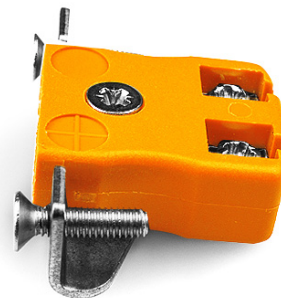

Miniature Quick Wire Thermocouple Connector Panel Mount avec Bracket en acier inoxydable IM-R/S-SSPFQ Type R/S IEC

Miniature Socket -

Quick Wire with stainless steel mounting bracket

(dimensions in mm)

Labfacility are the UK's leading manufacturer of Temperature Sensors, Thermocouple Connectors and associated Temperature Instrumentation and stockings of Thermocouple Cables. The Company has been trading since 1971 and is ISO9001 accredited.

**Miniature Quick Wire Thermocouple Connector Panel Mount avec Bracket en acier inoxydable IM-R/S-SSPFQ
Type R/S IEC**

Les prises miniatures de taille fournies avec des supports en acier inoxydable, permet un ajustement rapide, fiable et robuste dans le panneau

Spécifications**Specifications**

Product Code	XE-1296-001
General Description	Contacts are polarized to ensure correct connection
Thermocouple Type	R/S IEC
Connector Type	Quick Wire Socket with SS Bracket
Connector Size	Miniature
Colour	Orange
Max. Temperature	220°C
+Positive Contact	Copper
-Negative Contact	Copper Alloy
Standards Met	BS EN 50212:1997. RoHS