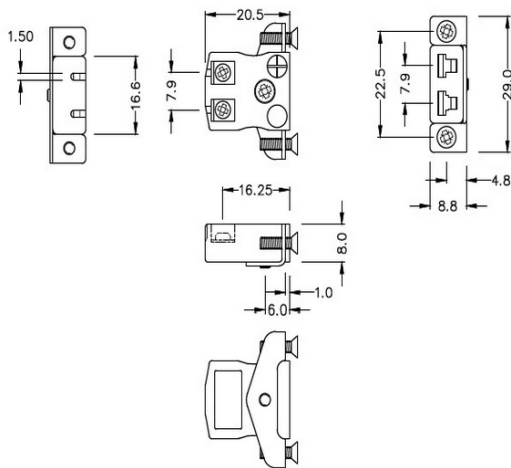

Miniature Quick Wire Thermocouple Connector Panel Mount avec Bracket en acier inoxydable IM-R/S-SSPFQ Type R/S IEC

Miniature Socket -

Quick Wire with stainless steel mounting bracket

(dimensions in mm)

Labfacility are the UK's leading manufacturer of Temperature Sensors, Thermocouple Connectors and associated Temperature Instrumentation and stockings of Thermocouple Cables. The Company has been trading since 1971 and is ISO9001 accredited.

**Miniature Quick Wire Thermocouple Connector Panel Mount avec Bracket en acier inoxydable IM-R/S-SSPFQ
Type R/S IEC**

Les prises miniatures de taille fournies avec des supports en acier inoxydable, permet un ajustement rapide, fiable et robuste dans le panneau

Spécifications**Specifications**

Product Code	XE-1296-001
General Description	Contacts are polarized to ensure correct connection
Thermocouple Type	R/S IEC
Connector Type	Quick Wire Socket with SS Bracket
Connector Size	Miniature
Colour	Orange
Max. Temperature	220°C
+Positive Contact	Copper
-Negative Contact	Copper Alloy
Standards Met	BS EN 50212:1997. RoHS