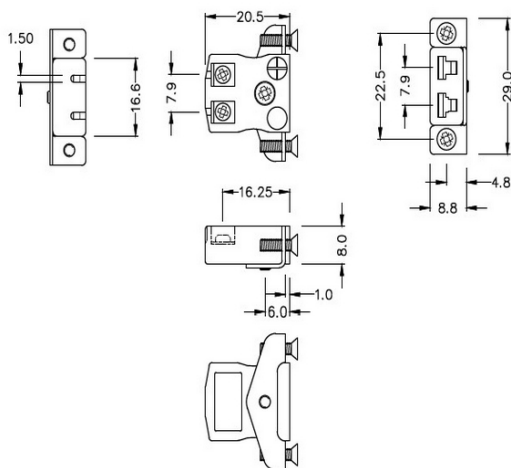

Miniature Quick Wire Thermocouple Connector Panel Mount avec Bracket en acier inoxydable IM-J-SSPFQ Type J IEC

Miniature Socket -

Quick Wire with stainless steel mounting bracket

(dimensions in mm)

Labfacility are the UK's leading manufacturer of Temperature Sensors, Thermocouple Connectors and associated Temperature Instrumentation and stockings of Thermocouple Cables. The Company has been trading since 1971 and is ISO9001 accredited.

**Miniature Quick Wire Thermocouple Connector Panel Mount avec Bracket en acier inoxydable IM-J-SSPFQ
Type J IEC**

Les prises miniatures de taille fournies avec des supports en acier inoxydable, permet un ajustement rapide, fiable et robuste dans le panneau

Spécifications**Specifications**

Product Code	XE-1166-001
General Description	Contacts are polarized to ensure correct connection
Thermocouple Type	J IEC
Connector Type	Quick Wire Socket with SS Bracket
Connector Size	Miniature
Colour	Black
Max. Temperature	220°C
+Positive Contact	Iron
-Negative Contact	Copper Nickel
Standards Met	BS EN 50212:1997. RoHS