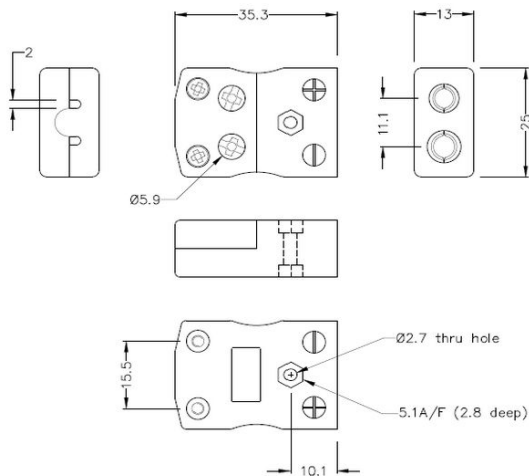

Standard Quick Wire Thermocouple Connector Quick Wire Plug - Socket JS-T-MQ-FQ Type T JIS

Standard in-line Plug - Quick Wire
(dimensions in mm)

Standard in-line Socket - Quick Wire
(dimensions in mm)

Labfacility are the UK's leading manufacturer of Temperature Sensors, Thermocouple Connectors and associated Temperature Instrumentation and stockings of Thermocouple Cables. The Company has been trading since 1971 and is ISO9001 accredited.

Plug de fil rapide de connecteur de thermocouple standard - Socket JS-T-MQ-FQ Type T JIS

Connecteur de fil rapide standard avec des broches rondes solides. Connexion jab-in facile pour la résiliation rapide.
Il suffit de pousser le fil et serrer la vis.

Spécifications**Specifications**

| | |
|----------------------------|--|
| Product Code | XE-1083-001 |
| General Description | Easy 'jab-in' connection for rapid termination, contacts are polarised to prevent incorrect connection |
| Thermocouple Type | T JIS |
| Connector Size | Standard |
| Connector Type | Quick Wire Plug & Socket |
| Colour | Brown |
| Max. Temperature | 220°C |
| Pins | Solid Round Pins |
| +Positive Contact | Copper |
| -Negative Contact | Copper Nickel |
| Standards Met | BS EN 50212:1997. RoHS |