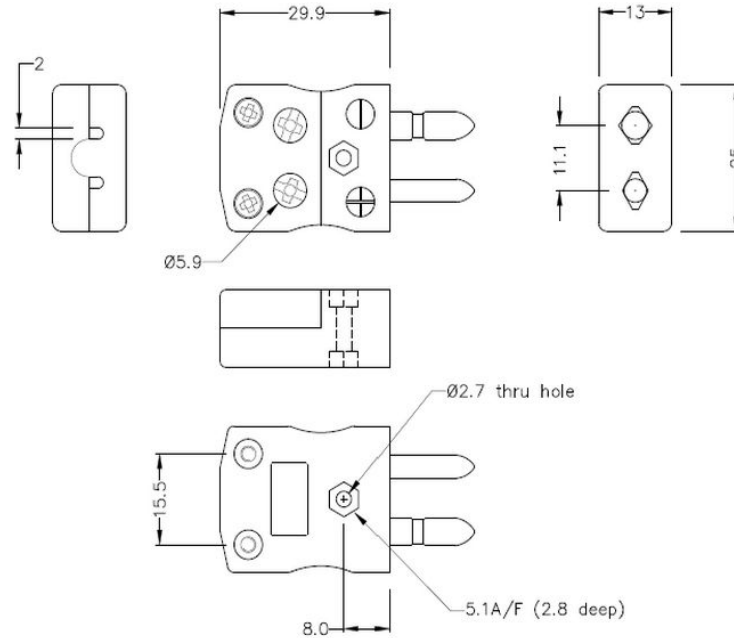

Standard Quick Wire Thermocouple Connector Quick Wire Plug - Socket JS-T-MQ-FQ Type T JIS

Standard in-line Plug - Quick Wire
(dimensions in mm)

Standard in-line Socket - Quick Wire
(dimensions in mm)

Labfacility are the UK's leading manufacturer of Temperature Sensors, Thermocouple Connectors and associated Temperature Instrumentation and stockings of Thermocouple Cables. The Company has been trading since 1971 and is ISO9001 accredited.

Plug de fil rapide de connecteur de thermocouple standard - Socket JS-T-MQ-FQ Type T JIS

Connecteur de fil rapide standard avec des broches rondes solides. Connexion jab-in facile pour la résiliation rapide.
Il suffit de pousser le fil et serrer la vis.

Spécifications**Specifications**

| | |
|----------------------------|--|
| Product Code | XE-1083-001 |
| General Description | Easy 'jab-in' connection for rapid termination, contacts are polarised to prevent incorrect connection |
| Thermocouple Type | T JIS |
| Connector Size | Standard |
| Connector Type | Quick Wire Plug & Socket |
| Colour | Brown |
| Max. Temperature | 220°C |
| Pins | Solid Round Pins |
| +Positive Contact | Copper |
| -Negative Contact | Copper Nickel |
| Standards Met | BS EN 50212:1997. RoHS |