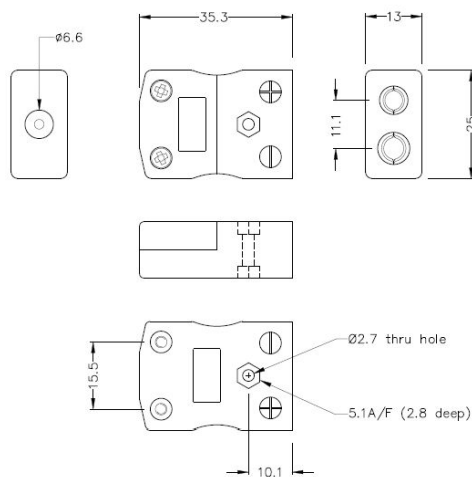

## Plug standard de connecteur de thermocouple - Socket JS-E-M-F Type E JIS

**Standard in-line Plug**  
(dimensions in mm)

**Standard in-line Socket**  
(dimensions in mm)

Labfacility are the UK's leading manufacturer of Temperature Sensors, Thermocouple Connectors and associated Temperature Instrumentation and stockings of Thermocouple Cables. The Company has been trading since 1971 and is ISO9001 accredited.

<b>Product Code</b>	XE-1079-001
<b>General Description</b>	Contacts are polarised to prevent incorrect connection
<b>Thermocouple Type</b>	E JIS
<b>Connector Size</b>	Standard
<b>Connector Type</b>	Plug & Socket
<b>Colour</b>	Violet
<b>Max. Temperature</b>	220°C
<b>Pins</b>	Solid Round Pins
<b>+Positive Contact</b>	Nickel Chromium
<b>-Negative Contact</b>	Copper Nickel
<b>Standards Met</b>	BS EN 50212:1997. RoHS