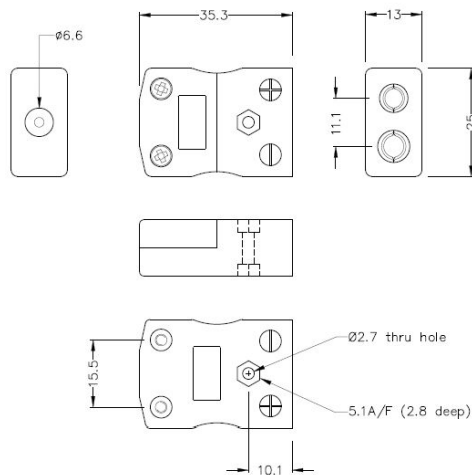

## Plug standard de connecteur de thermocouple - Socket JS-E-M-F Type E JIS

**Standard in-line Plug**  
(dimensions in mm)

**Standard in-line Socket**  
(dimensions in mm)

Labfacility are the UK's leading manufacturer of Temperature Sensors, Thermocouple Connectors and associated Temperature Instrumentation and stockings of Thermocouple Cables. The Company has been trading since 1971 and is ISO9001 accredited.

<b>Product Code</b>	XE-1079-001
<b>General Description</b>	Contacts are polarised to prevent incorrect connection
<b>Thermocouple Type</b>	E JIS
<b>Connector Size</b>	Standard
<b>Connector Type</b>	Plug & Socket
<b>Colour</b>	Violet
<b>Max. Temperature</b>	220°C
<b>Pins</b>	Solid Round Pins
<b>+Positive Contact</b>	Nickel Chromium
<b>-Negative Contact</b>	Copper Nickel
<b>Standards Met</b>	BS EN 50212:1997. RoHS