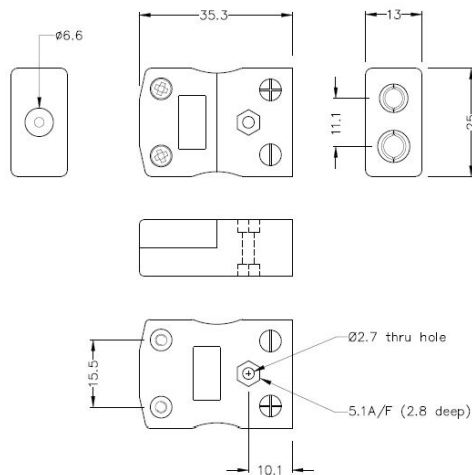

## Plug standard de connecteur de thermocouple - Socket JS-J-M-F Type J JIS

**Standard in-line Plug**  
(dimensions in mm)

**Standard in-line Socket**  
(dimensions in mm)

Labfacility are the UK's leading manufacturer of Temperature Sensors, Thermocouple Connectors and associated Temperature Instrumentation and stockings of Thermocouple Cables. The Company has been trading since 1971 and is ISO9001 accredited.

<b>Product Code</b>	XE-1075-001
<b>General Description</b>	Contacts are polarised to prevent incorrect connection
<b>Thermocouple Type</b>	J JIS
<b>Connector Size</b>	Standard
<b>Connector Type</b>	Plug & Socket
<b>Colour</b>	Yellow
<b>Max. Temperature</b>	220°C
<b>Pins</b>	Solid Round Pins
<b>+Positive Contact</b>	Iron
<b>-Negative Contact</b>	Copper Nickel
<b>Standards Met</b>	BS EN 50212:1997. RoHS