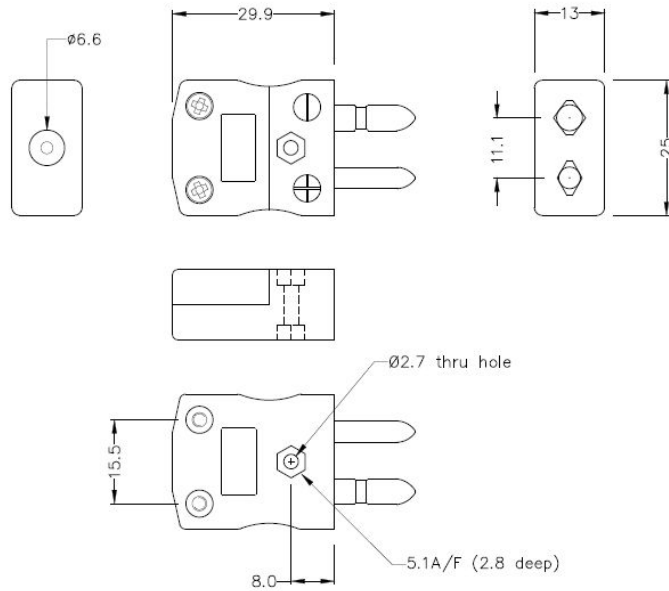

# Plug standard de connecteur de thermocouple - Socket JS-K-M-F Type K JIS

**Standard in-line Plug**  
(dimensions in mm)

**Standard in-line Socket**  
(dimensions in mm)

Labfacility are the UK's leading manufacturer of Temperature Sensors, Thermocouple Connectors and associated Temperature Instrumentation and stockings of Thermocouple Cables. The Company has been trading since 1971 and is ISO9001 accredited.

**Plug standard de connecteur de thermocouple - Socket JS-K-M-F Type K JIS**

Les contacts sont faits a partir de véritables alliages Thermocouple. Convient aux applications industrielles

**Spécifications****Specifications**

<b>Product Code</b>	XE-1074-001
<b>General Description</b>	Contacts are polarised to prevent incorrect connection
<b>Thermocouple Type</b>	K JIS
<b>Connector Size</b>	Standard
<b>Connector Type</b>	Plug & Socket
<b>Colour</b>	Blue
<b>Max. Temperature</b>	220°C
<b>Pins</b>	Solid Round Pins
<b>+Positive Contact</b>	Nickel Chromium
<b>-Negative Contact</b>	Nickel Alloy
<b>Standards Met</b>	BS EN 50212:1997. RoHS