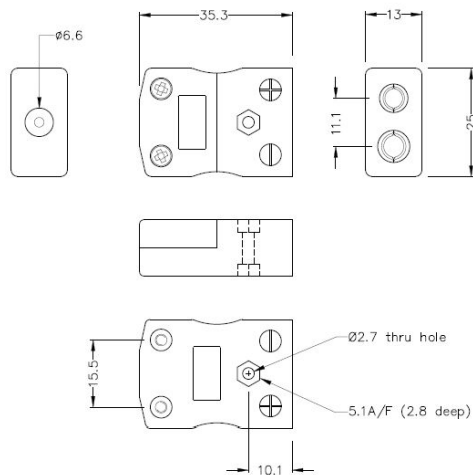

# Plug standard de connecteur de thermocouple - Socket JS-K-M-F Type K JIS

**Standard in-line Plug**  
(dimensions in mm)

**Standard in-line Socket**  
(dimensions in mm)

Labfacility are the UK's leading manufacturer of Temperature Sensors, Thermocouple Connectors and associated Temperature Instrumentation and stockings of Thermocouple Cables. The Company has been trading since 1971 and is ISO9001 accredited.

<b>Product Code</b>	XE-1074-001
<b>General Description</b>	Contacts are polarised to prevent incorrect connection
<b>Thermocouple Type</b>	K JIS
<b>Connector Size</b>	Standard
<b>Connector Type</b>	Plug & Socket
<b>Colour</b>	Blue
<b>Max. Temperature</b>	220°C
<b>Pins</b>	Solid Round Pins
<b>+Positive Contact</b>	Nickel Chromium
<b>-Negative Contact</b>	Nickel Alloy
<b>Standards Met</b>	BS EN 50212:1997. RoHS