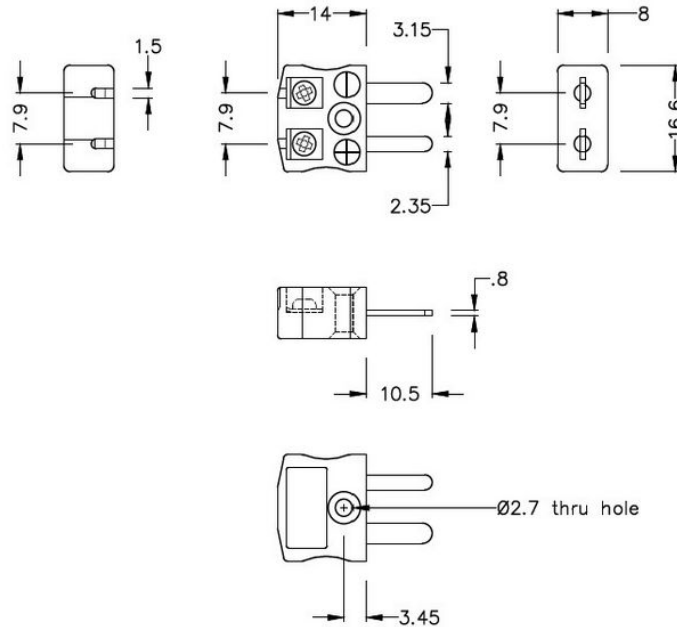

Miniature Quick Wire Connector Thermocouple Plug - Socket JM-E-MQ-FQ Type E JIS

Miniature in-line Plug - Quick Wire
(dimensions in mm)

Miniature in-line Socket - Quick Wire
(dimensions in mm)

Labfacility are the UK's leading manufacturer of Temperature Sensors, Thermocouple Connectors and associated Temperature Instrumentation and stockings of Thermocouple Cables. The Company has been trading since 1971 and is ISO9001 accredited.

Miniature Thermocouple Connecteur Quick Wire Plug - Socket JM-E-MQ-FQ Type E JIS

Connecteur miniature avec broches a bouchon plat. Connexion jab-in facile pour la résiliation rapide. Il suffit de pousser le fil et serrer la vis.

Spécifications**Specifications**

Product Code	XE-1040-001
General Description	Easy jab-in connection for rapid termination
Thermocouple Type	E JIS
Connector Size	Miniature
Connector Type	Quick Wire Plug & Socket
Colour	Violet
Max. Temperature	220°C
Pins	Flat Pins
+Positive Contact	Nickel Chromium
-Negative Contact	Copper Nickel
Standards Met	BS EN 50212:1997. RoHS