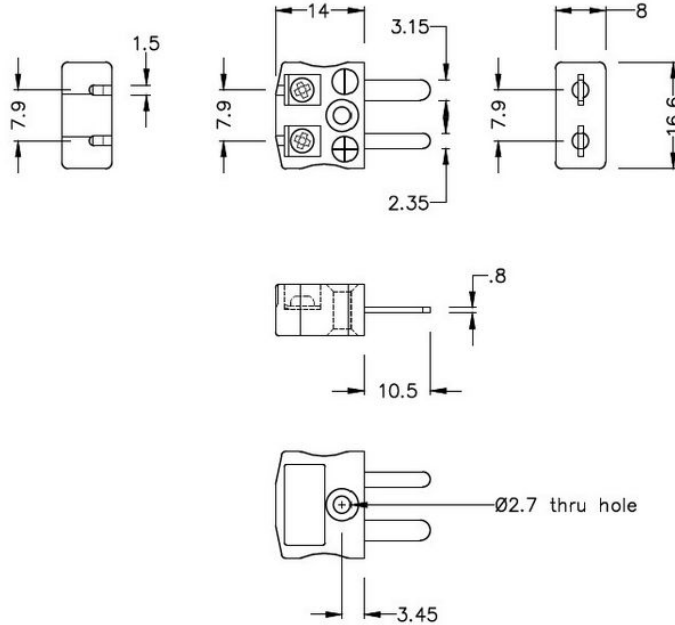

Plug thermocouple de connecteur de fil rapide miniature - Socket JM-B-MQ-FQ Type B JIS

Miniature in-line Plug - Quick Wire
(dimensions in mm)

Miniature in-line Socket - Quick Wire
(dimensions in mm)

Labfacility are the UK's leading manufacturer of Temperature Sensors, Thermocouple Connectors and associated Temperature Instrumentation and stockings of Thermocouple Cables. The Company has been trading since 1971 and is ISO9001 accredited.

Miniature Thermocouple Connecteur Quick Wire Plug - Socket JM-B-MQ -FQ Type B JIS

Connecteur miniature avec broches a bouchon plat. Connexion jab-in facile pour la résiliation rapide. Il suffit de pousser le fil et serrer la vis.

Spécifications**Specifications**

Product Code	XE-1039-001
General Description	Easy jab-in connection for rapid termination
Thermocouple Type	B JIS
Connector Size	Miniature
Connector Type	Quick Wire Plug & Socket
Colour	Grey
Max. Temperature	220°C
Pins	Flat Pins
+Positive Contact	Copper
-Negative Contact	Copper
Standards Met	BS EN 50212:1997. RoHS