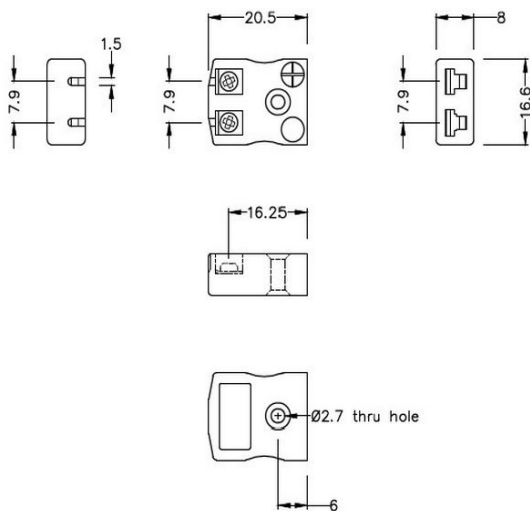

Plug thermocouple de connecteur de fil rapide miniature - Socket JM-B-MQ-FQ Type B JIS

Miniature in-line Plug - Quick Wire
(dimensions in mm)

Miniature in-line Socket - Quick Wire
(dimensions in mm)

Labfacility are the UK's leading manufacturer of Temperature Sensors, Thermocouple Connectors and associated Temperature Instrumentation and stockings of Thermocouple Cables. The Company has been trading since 1971 and is ISO9001 accredited.

Miniature Thermocouple Connecteur Quick Wire Plug - Socket JM-B-MQ -FQ Type B JIS

Connecteur miniature avec broches a bouchon plat. Connexion jab-in facile pour la résiliation rapide. Il suffit de pousser le fil et serrer la vis.

Spécifications**Specifications**

Product Code	XE-1039-001
General Description	Easy jab-in connection for rapid termination
Thermocouple Type	B JIS
Connector Size	Miniature
Connector Type	Quick Wire Plug & Socket
Colour	Grey
Max. Temperature	220°C
Pins	Flat Pins
+Positive Contact	Copper
-Negative Contact	Copper
Standards Met	BS EN 50212:1997. RoHS