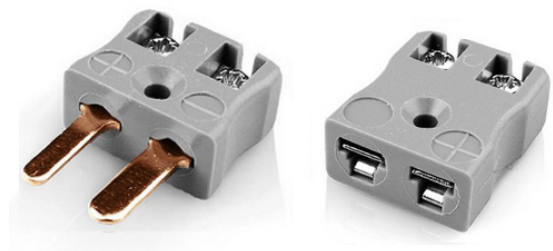

Plug thermocouple de connecteur de fil rapide miniature - Socket JM-B-MQ-FQ Type B JIS

Miniature in-line Plug - Quick Wire
(dimensions in mm)

Miniature in-line Socket - Quick Wire
(dimensions in mm)

Labfacility are the UK's leading manufacturer of Temperature Sensors, Thermocouple Connectors and associated Temperature Instrumentation and stockings of Thermocouple Cables. The Company has been trading since 1971 and is ISO9001 accredited.

Miniature Thermocouple Connecteur Quick Wire Plug - Socket JM-B-MQ -FQ Type B JIS

Connecteur miniature avec broches a bouchon plat. Connexion jab-in facile pour la résiliation rapide. Il suffit de pousser le fil et serrer la vis.

Spécifications**Specifications**

Product Code	XE-1039-001
General Description	Easy jab-in connection for rapid termination
Thermocouple Type	B JIS
Connector Size	Miniature
Connector Type	Quick Wire Plug & Socket
Colour	Grey
Max. Temperature	220°C
Pins	Flat Pins
+Positive Contact	Copper
-Negative Contact	Copper
Standards Met	BS EN 50212:1997. RoHS