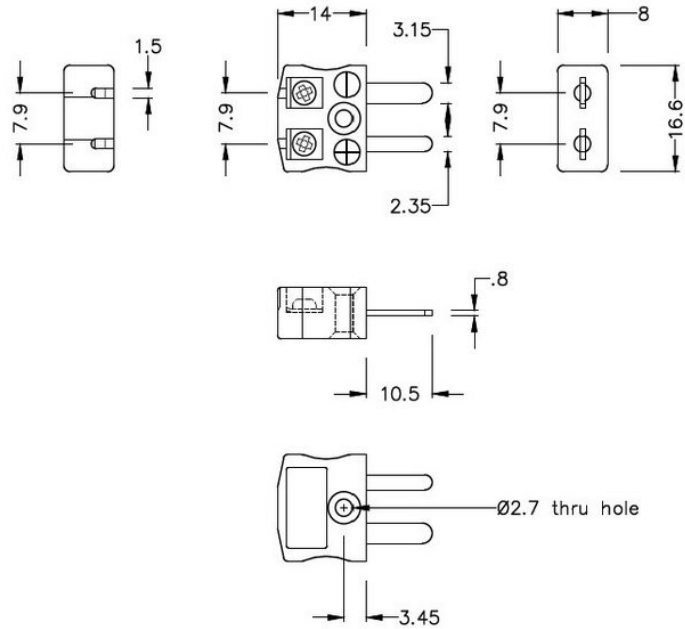

Miniature Quick Wire Connector Thermocouple Plug & Socket JM-K-MQ + FQ Type K JIS

Miniature in-line Plug - Quick Wire
(dimensions in mm)

Miniature in-line Socket - Quick Wire
(dimensions in mm)

Labfacility are the UK's leading manufacturer of Temperature Sensors, Thermocouple Connectors and associated Temperature Instrumentation and stockings of Thermocouple Cables. The Company has been trading since 1971 and is ISO9001 accredited.

Connecteur thermocouple miniature Quick Wire Plug & Socket JM-K-MQ + FQ Type K JIS

Connecteur miniature avec broches plates. Connexion jab-in facile pour une terminaison rapide. Il suffit de pousser le fil et de serrer la vis.

Spcifications**Specifications**

Product Code	XE-1035-001
General Description	Easy jab-in connection for rapid termination
Thermocouple Type	K JIS
Connector Size	Miniature
Connector Type	Quick Wire Plug & Socket
Colour	Blue
Max. Temperature	220°C
Pins	Flat Pins
+Positive Contact	Nickel Chromium
-Negative Contact	Nickel Alloy
Standards Met	BS EN 50212:1997. RoHS