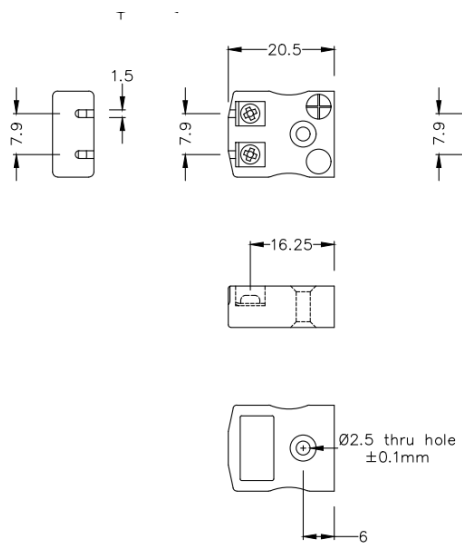

Miniature Quick Wire Connector Thermocouple Plug & Socket JM-K-MQ + FQ Type K JIS

Miniature in-line Plug - Quick Wire
(dimensions in mm)

Miniature in-line Socket - Quick Wire
(dimensions in mm)

Labfacility are the UK's leading manufacturer of Temperature Sensors, Thermocouple Connectors and associated Temperature Instrumentation and stockings of Thermocouple Cables. The Company has been trading since 1971 and is ISO9001 accredited.

Connecteur thermocouple miniature Quick Wire Plug & Socket JM-K-MQ + FQ Type K JIS

Connecteur miniature avec broches plates. Connexion jab-in facile pour une terminaison rapide. Il suffit de pousser le fil et de serrer la vis.

Spcifications**Specifications**

Product Code	XE-1035-001
General Description	Easy jab-in connection for rapid termination
Thermocouple Type	K JIS
Connector Size	Miniature
Connector Type	Quick Wire Plug & Socket
Colour	Blue
Max. Temperature	220°C
Pins	Flat Pins
+Positive Contact	Nickel Chromium
-Negative Contact	Nickel Alloy
Standards Met	BS EN 50212:1997. RoHS