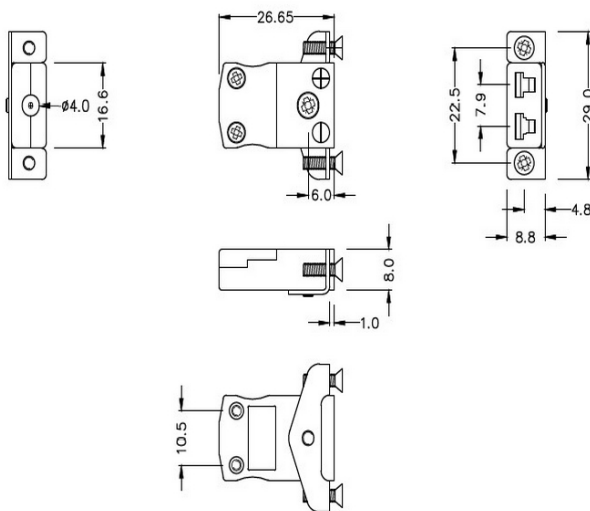

# Miniature Panel Mount Thermocouple Connector with Stainless Steel Bracket IM-E-SSPF Type E IEC

**Miniature in-line Socket with stainless steel mounting bracket**  
(dimensions in mm)

Labfacility are the UK's leading manufacturer of Temperature Sensors, Thermocouple Connectors and associated Temperature Instrumentation and stockings of Thermocouple Cables. The Company has been trading since 1971 and is ISO9001 accredited.

**Miniature Panel Mount Thermocouple Connector with Stainless Steel Bracket IM-E-SSPF Type E IEC**

Stainless steel bracket simply fitted to connector. Fully enclosed terminals with cable port seal

**Specifications****Specifications**

<b>Product Code</b>	XE-1338-001
<b>General Description</b>	Fully enclosed terminals with cable port seal
<b>Thermocouple Type</b>	E IEC
<b>Connector Type</b>	Socket with SS Bracket
<b>Connector Size</b>	Miniature
<b>Colour</b>	Violet
<b>Max. Temperature</b>	220°C
<b>+Positive Contact</b>	Nickel Chromium
<b>-Negative Contact</b>	Copper Nickel
<b>Standards Met</b>	BS EN 50212:1997. RoHS