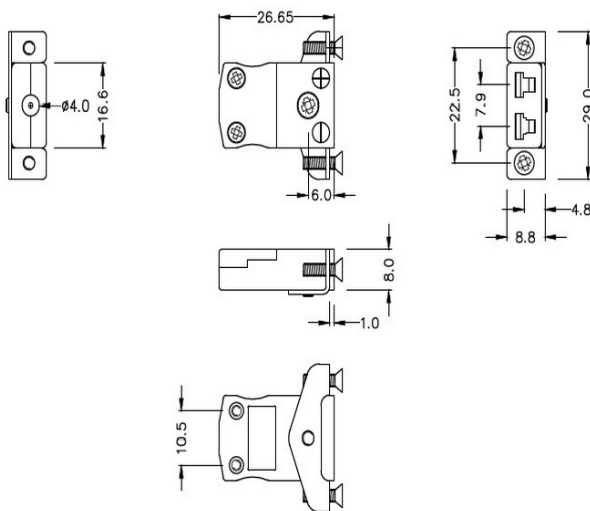

# Miniature Panel Mount Thermocouple Connector with Stainless Steel Bracket IM-B-SSPF Type B IEC

**Miniature in-line Socket with stainless steel mounting bracket**  
(dimensions in mm)

Labfacility are the UK's leading manufacturer of Temperature Sensors, Thermocouple Connectors and associated Temperature Instrumentation and stockings of Thermocouple Cables. The Company has been trading since 1971 and is ISO9001 accredited.

**Miniature Panel Mount Thermocouple Connector with Stainless Steel Bracket IM-B-SSPF Type B IEC**

Stainless steel bracket simply fitted to connector. Fully enclosed terminals with cable port seal

**Specifications****Specifications**

<b>Product Code</b>	XE-1358-001
<b>General Description</b>	Fully enclosed terminals with cable port seal
<b>Thermocouple Type</b>	B IEC
<b>Connector Type</b>	Socket with SS Bracket
<b>Connector Size</b>	Miniature
<b>Colour</b>	Grey
<b>Max. Temperature</b>	220°C
<b>+Positive Contact</b>	Copper
<b>-Negative Contact</b>	Copper
<b>Standards Met</b>	BS EN 50212:1997. RoHS