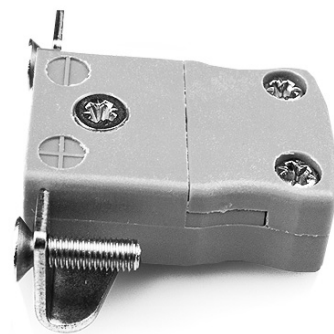

# Miniature Panel Mount Thermocouple Connector with Stainless Steel Bracket IM-B-SSPF Type B IEC

**Miniature in-line Socket with stainless steel mounting bracket**  
(dimensions in mm)

Labfacility are the UK's leading manufacturer of Temperature Sensors, Thermocouple Connectors and associated Temperature Instrumentation and stockings of Thermocouple Cables. The Company has been trading since 1971 and is ISO9001 accredited.

**Miniature Panel Mount Thermocouple Connector with Stainless Steel Bracket IM-B-SSPF Type B IEC**

Stainless steel bracket simply fitted to connector. Fully enclosed terminals with cable port seal

**Specifications****Specifications**

<b>Product Code</b>	XE-1358-001
<b>General Description</b>	Fully enclosed terminals with cable port seal
<b>Thermocouple Type</b>	B IEC
<b>Connector Type</b>	Socket with SS Bracket
<b>Connector Size</b>	Miniature
<b>Colour</b>	Grey
<b>Max. Temperature</b>	220°C
<b>+Positive Contact</b>	Copper
<b>-Negative Contact</b>	Copper
<b>Standards Met</b>	BS EN 50212:1997. RoHS