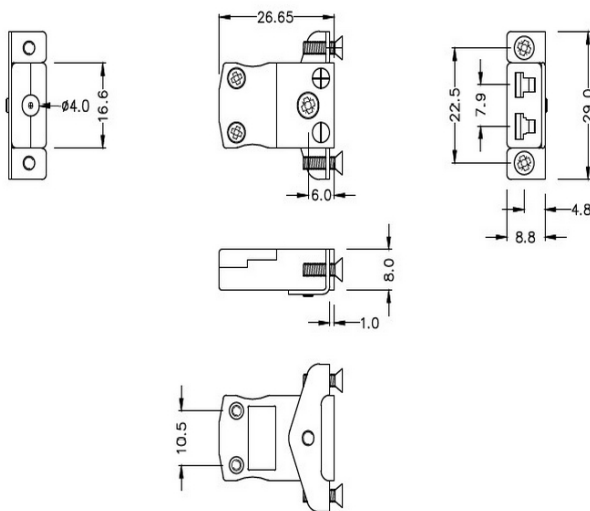

Miniature Panel Mount Thermocouple Connector with Stainless Steel Bracket IM-N-SSPF Type N IEC

Miniature in-line Socket with stainless steel mounting bracket
(dimensions in mm)

Labfacility are the UK's leading manufacturer of Temperature Sensors, Thermocouple Connectors and associated Temperature Instrumentation and stockings of Thermocouple Cables. The Company has been trading since 1971 and is ISO9001 accredited.

Miniature Panel Mount Thermocouple Connector with Stainless Steel Bracket IM-N-SSPF Type N IEC

Stainless steel bracket simply fitted to connector. Fully enclosed terminals with cable port seal

Specifications**Specifications**

Product Code	XE-1258-001
General Description	Fully enclosed terminals with cable port seal
Thermocouple Type	N IEC
Connector Type	Socket with SS Bracket
Connector Size	Miniature
Colour	Pink
Max. Temperature	220°C
+Positive Contact	Nickel / Chromium / Silicon
-Negative Contact	Nickel Silicon
Standards Met	BS EN 50212:1997. RoHS