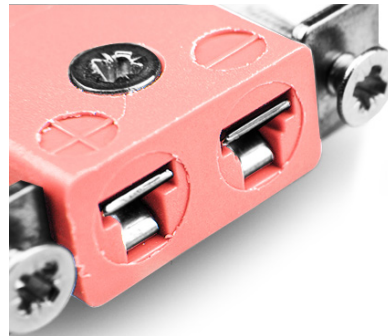

Miniature Panel Mount Thermocouple Connector with Stainless Steel Bracket IM-N-SSPF Type N IEC

Miniature in-line Socket with stainless steel mounting bracket
(dimensions in mm)

Labfacility are the UK's leading manufacturer of Temperature Sensors, Thermocouple Connectors and associated Temperature Instrumentation and stockings of Thermocouple Cables. The Company has been trading since 1971 and is ISO9001 accredited.

Miniature Panel Mount Thermocouple Connector with Stainless Steel Bracket IM-N-SSPF Type N IEC

Stainless steel bracket simply fitted to connector. Fully enclosed terminals with cable port seal

Specifications**Specifications**

Product Code	XE-1258-001
General Description	Fully enclosed terminals with cable port seal
Thermocouple Type	N IEC
Connector Type	Socket with SS Bracket
Connector Size	Miniature
Colour	Pink
Max. Temperature	220°C
+Positive Contact	Nickel / Chromium / Silicon
-Negative Contact	Nickel Silicon
Standards Met	BS EN 50212:1997. RoHS