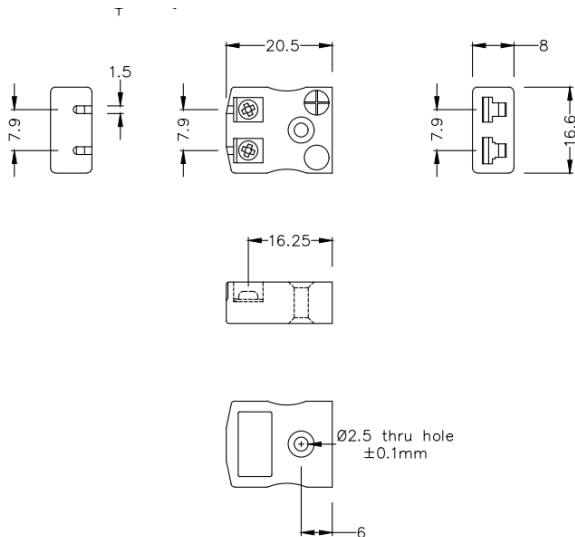

Miniature Quick Wire Thermocouple Connector Plug & Socket AM-CU-MQ + FQ Type CU ANSI

Miniature in-line Plug - Quick Wire
(dimensions in mm)

Miniature in-line Socket - Quick Wire
(dimensions in mm)

Labfacility are the UK's leading manufacturer of Temperature Sensors, Thermocouple Connectors and associated Temperature Instrumentation and stockings of Thermocouple Cables. The Company has been trading since 1971 and is ISO9001 accredited.

Connecteur de thermocouple miniature Quick Wire Plug & Socket AM-CU-MQ + FQ Type CU ANSI

Connecteur miniature avec broches plates. Connexion jab-in facile pour une terminaison rapide. Il suffit de pousser le fil et de serrer la vis.

Spcifications**Specifications**

Product Code	XE-1027-001
General Description	Easy jab-in connection for rapid termination
Thermocouple Type	CU ANSI
Connector Size	Miniature
Connector Type	Quick Wire Plug & Socket
Colour	White
Max. Temperature	220°C
Pins	Flat Pins
+Positive Contact	Copper
-Negative Contact	Copper
Standards Met	BS EN 50212:1997. RoHS