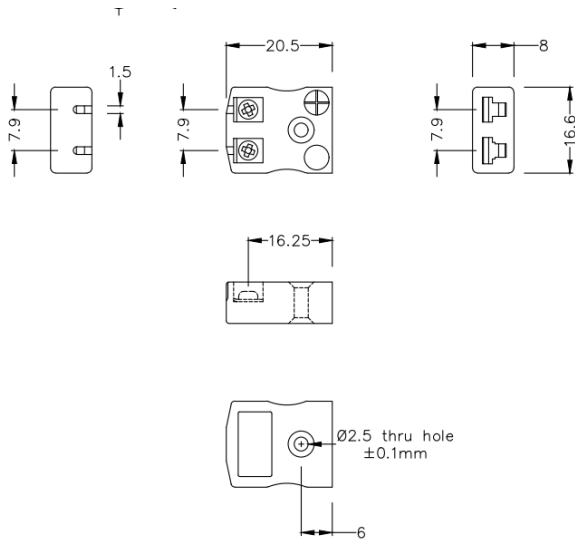

Miniature Quick Wire Thermocouple Connector Plug & Socket AM-CU-MQ + FQ Type CU ANSI

Miniature in-line Plug - Quick Wire
(dimensions in mm)

Miniature in-line Socket - Quick Wire
(dimensions in mm)

Labfacility are the UK's leading manufacturer of Temperature Sensors, Thermocouple Connectors and associated Temperature Instrumentation and stockings of Thermocouple Cables. The Company has been trading since 1971 and is ISO9001 accredited.

Connecteur de thermocouple miniature Quick Wire Plug & Socket AM-CU-MQ + FQ Type CU ANSI

Connecteur miniature avec broches plates. Connexion jab-in facile pour une terminaison rapide. Il suffit de pousser le fil et de serrer la vis.

Spcifications**Specifications**

Product Code	XE-1027-001
General Description	Easy jab-in connection for rapid termination
Thermocouple Type	CU ANSI
Connector Size	Miniature
Connector Type	Quick Wire Plug & Socket
Colour	White
Max. Temperature	220°C
Pins	Flat Pins
+Positive Contact	Copper
-Negative Contact	Copper
Standards Met	BS EN 50212:1997. RoHS