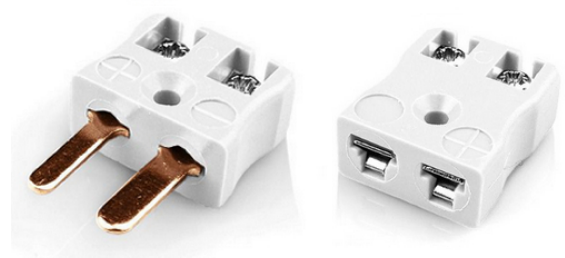

Miniature Quick Wire Thermocouple Connector Plug & Socket AM-CU-MQ + FQ Type CU ANSI

Miniature in-line Plug - Quick Wire
(dimensions in mm)

Miniature in-line Socket - Quick Wire
(dimensions in mm)

Labfacility are the UK's leading manufacturer of Temperature Sensors, Thermocouple Connectors and associated Temperature Instrumentation and stockings of Thermocouple Cables. The Company has been trading since 1971 and is ISO9001 accredited.

Connecteur de thermocouple miniature Quick Wire Plug & Socket AM-CU-MQ + FQ Type CU ANSI

Connecteur miniature avec broches plates. Connexion jab-in facile pour une terminaison rapide. Il suffit de pousser le fil et de serrer la vis.

Spcifications**Specifications**

Product Code	XE-1027-001
General Description	Easy jab-in connection for rapid termination
Thermocouple Type	CU ANSI
Connector Size	Miniature
Connector Type	Quick Wire Plug & Socket
Colour	White
Max. Temperature	220°C
Pins	Flat Pins
+Positive Contact	Copper
-Negative Contact	Copper
Standards Met	BS EN 50212:1997. RoHS