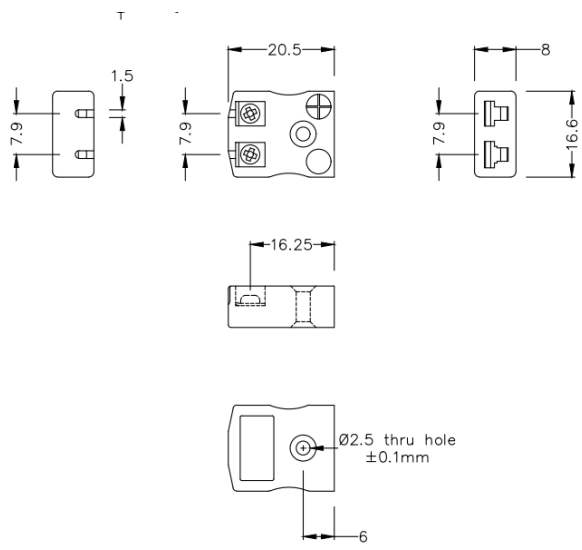

Miniature Quick Wire Thermocouple Connector Plug & Socket AM-E-MQ + FQ Type E ANSI

Miniature in-line Plug - Quick Wire
(dimensions in mm)

Miniature in-line Socket - Quick Wire
(dimensions in mm)

Labfacility are the UK's leading manufacturer of Temperature Sensors, Thermocouple Connectors and associated Temperature Instrumentation and stockings of Thermocouple Cables. The Company has been trading since 1971 and is ISO9001 accredited.

Connecteur thermocouple miniature Quick Wire Plug & Socket AM-E-MQ + FQ Type E ANSI

Connecteur miniature avec broches plates. Connexion jab-in facile pour une terminaison rapide. Il suffit de pousser le fil et de serrer la vis.

Spcifications**Specifications**

Product Code	XE-1026-001
General Description	Easy jab-in connection for rapid termination
Thermocouple Type	E ANSI
Connector Size	Miniature
Connector Type	Quick Wire Plug & Socket
Colour	Violet
Max. Temperature	220°C
Pins	Flat Pins
+Positive Contact	Nickel Chromium
-Negative Contact	Copper Nickel
Standards Met	BS EN 50212:1997. RoHS