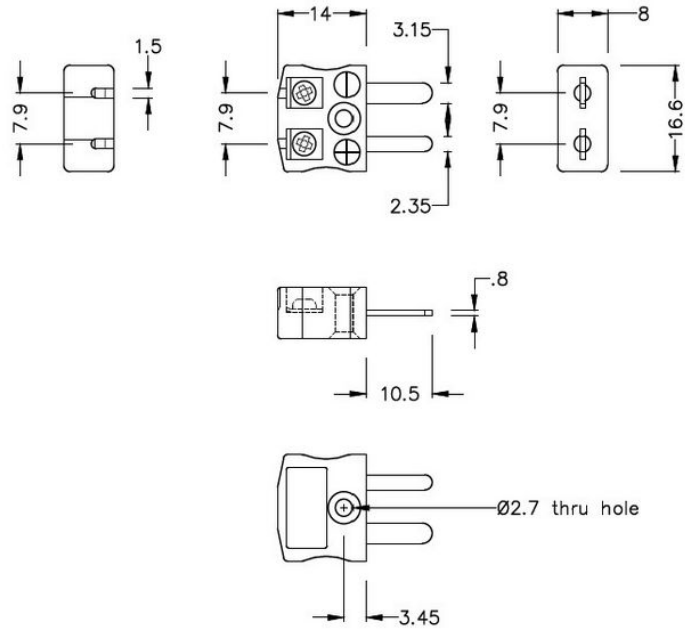

Miniature Quick Wire Thermocouple Connector Plug & Socket AM-E-MQ + FQ Type E ANSI

Miniature in-line Plug - Quick Wire
(dimensions in mm)

Miniature in-line Socket - Quick Wire
(dimensions in mm)

Labfacility are the UK's leading manufacturer of Temperature Sensors, Thermocouple Connectors and associated Temperature Instrumentation and stockings of Thermocouple Cables. The Company has been trading since 1971 and is ISO9001 accredited.

Connecteur thermocouple miniature Quick Wire Plug & Socket AM-E-MQ + FQ Type E ANSI

Connecteur miniature avec broches plates. Connexion jab-in facile pour une terminaison rapide. Il suffit de pousser le fil et de serrer la vis.

Spcifications**Specifications**

Product Code	XE-1026-001
General Description	Easy jab-in connection for rapid termination
Thermocouple Type	E ANSI
Connector Size	Miniature
Connector Type	Quick Wire Plug & Socket
Colour	Violet
Max. Temperature	220°C
Pins	Flat Pins
+Positive Contact	Nickel Chromium
-Negative Contact	Copper Nickel
Standards Met	BS EN 50212:1997. RoHS