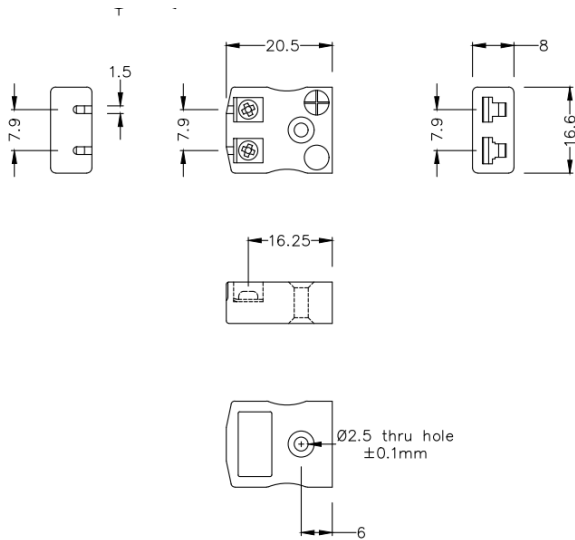

Miniature Quick Wire Thermocouple Connector Plug & Socket AM-E-MQ + FQ Type E ANSI

Miniature in-line Plug - Quick Wire
(dimensions in mm)

Miniature in-line Socket - Quick Wire
(dimensions in mm)

Labfacility are the UK's leading manufacturer of Temperature Sensors, Thermocouple Connectors and associated Temperature Instrumentation and stockings of Thermocouple Cables. The Company has been trading since 1971 and is ISO9001 accredited.

Connecteur thermocouple miniature Quick Wire Plug & Socket AM-E-MQ + FQ Type E ANSI

Connecteur miniature avec broches plates. Connexion jab-in facile pour une terminaison rapide. Il suffit de pousser le fil et de serrer la vis.

Spcifications**Specifications**

| | |
|----------------------------|--|
| Product Code | XE-1026-001 |
| General Description | Easy jab-in connection for rapid termination |
| Thermocouple Type | E ANSI |
| Connector Size | Miniature |
| Connector Type | Quick Wire Plug & Socket |
| Colour | Violet |
| Max. Temperature | 220°C |
| Pins | Flat Pins |
| +Positive Contact | Nickel Chromium |
| -Negative Contact | Copper Nickel |
| Standards Met | BS EN 50212:1997. RoHS |