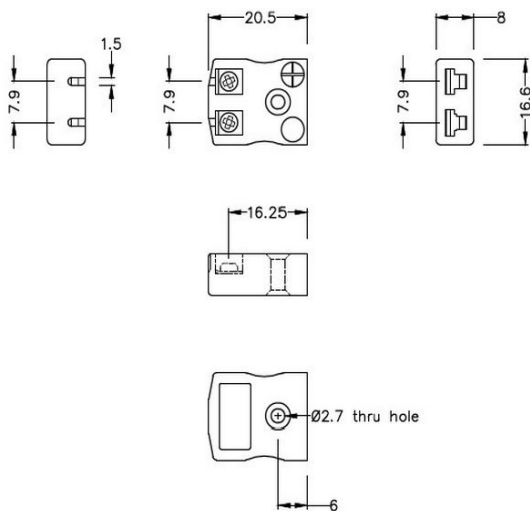

Brancheur miniature de connecteur \tilde{A} f \tilde{A} thermocouple de fil rapide miniature - Socket AM-B-MQ-FQ Type B ANSI

Miniature in-line Plug - Quick Wire
(dimensions in mm)

Miniature in-line Socket - Quick Wire
(dimensions in mm)

Spécifications**Specifications**

Product Code	XE-1025-001
General Description	Easy jab-in connection for rapid termination
Thermocouple Type	B ANSI
Connector Size	Miniature
Connector Type	Quick Wire Plug & Socket
Colour	Grey
Max. Temperature	220°C
Pins	Flat Pins
+Positive Contact	Copper
-Negative Contact	Copper
Standards Met	BS EN 50212:1997. RoHS