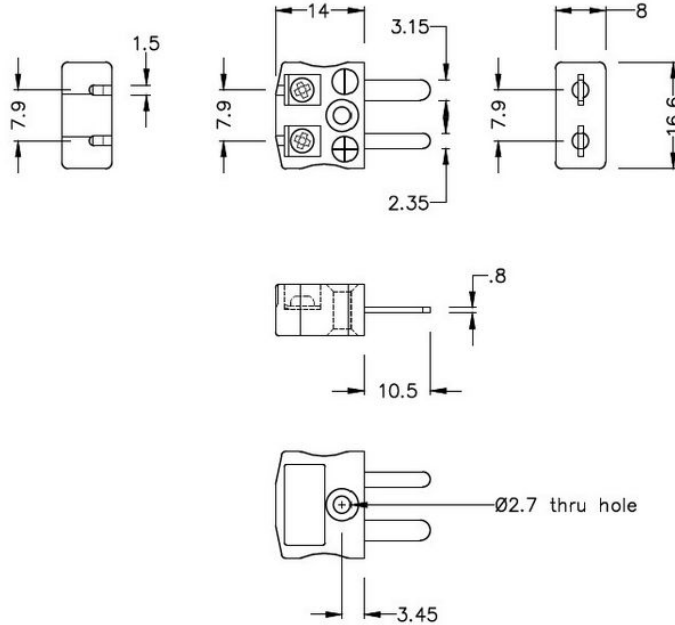

Miniature Quick Wire Thermocouple Connector Fiche & Prise AM-T-MQ + FQ Type T ANSI

Miniature in-line Plug - Quick Wire
(dimensions in mm)

Miniature in-line Socket - Quick Wire
(dimensions in mm)

Labfacility are the UK's leading manufacturer of Temperature Sensors, Thermocouple Connectors and associated Temperature Instrumentation and stockings of Thermocouple Cables. The Company has been trading since 1971 and is ISO9001 accredited.

Connecteur thermocouple miniature Quick Wire Plug & Socket AM-T-MQ + FQ Type T ANSI

Connecteur miniature avec broches plates. Connexion jab-in facile pour une terminaison rapide. Il suffit de pousser le fil et de serrer la vis.

Spcifications**Specifications**

Product Code	XE-1022-001
General Description	Easy jab-in connection for rapid termination
Thermocouple Type	T ANSI
Connector Size	Miniature
Connector Type	Quick Wire Plug & Socket
Colour	Blue
Max. Temperature	220°C
Pins	Flat Pins
+Positive Contact	Copper
-Negative Contact	Copper Nickel
Standards Met	BS EN 50212:1997. RoHS