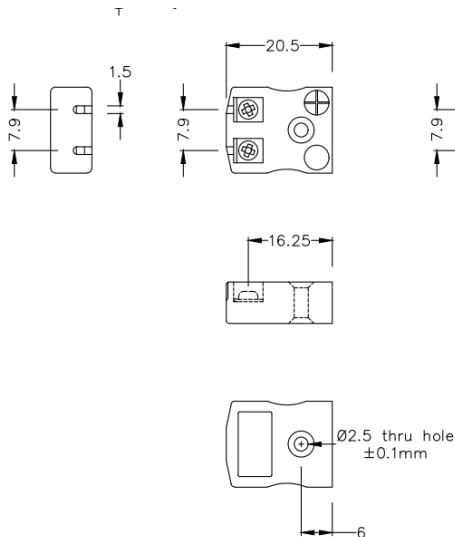

Miniature Quick Wire Thermocouple Connector Fiche & Prise AM-T-MQ + FQ Type T ANSI

Miniature in-line Plug - Quick Wire
(dimensions in mm)

Miniature in-line Socket - Quick Wire
(dimensions in mm)

Labfacility are the UK's leading manufacturer of Temperature Sensors, Thermocouple Connectors and associated Temperature Instrumentation and stockings of Thermocouple Cables. The Company has been trading since 1971 and is ISO9001 accredited.

Connecteur thermocouple miniature Quick Wire Plug & Socket AM-T-MQ + FQ Type T ANSI

Connecteur miniature avec broches plates. Connexion jab-in facile pour une terminaison rapide. Il suffit de pousser le fil et de serrer la vis.

Spcifications**Specifications**

Product Code	XE-1022-001
General Description	Easy jab-in connection for rapid termination
Thermocouple Type	T ANSI
Connector Size	Miniature
Connector Type	Quick Wire Plug & Socket
Colour	Blue
Max. Temperature	220°C
Pins	Flat Pins
+Positive Contact	Copper
-Negative Contact	Copper Nickel
Standards Met	BS EN 50212:1997. RoHS